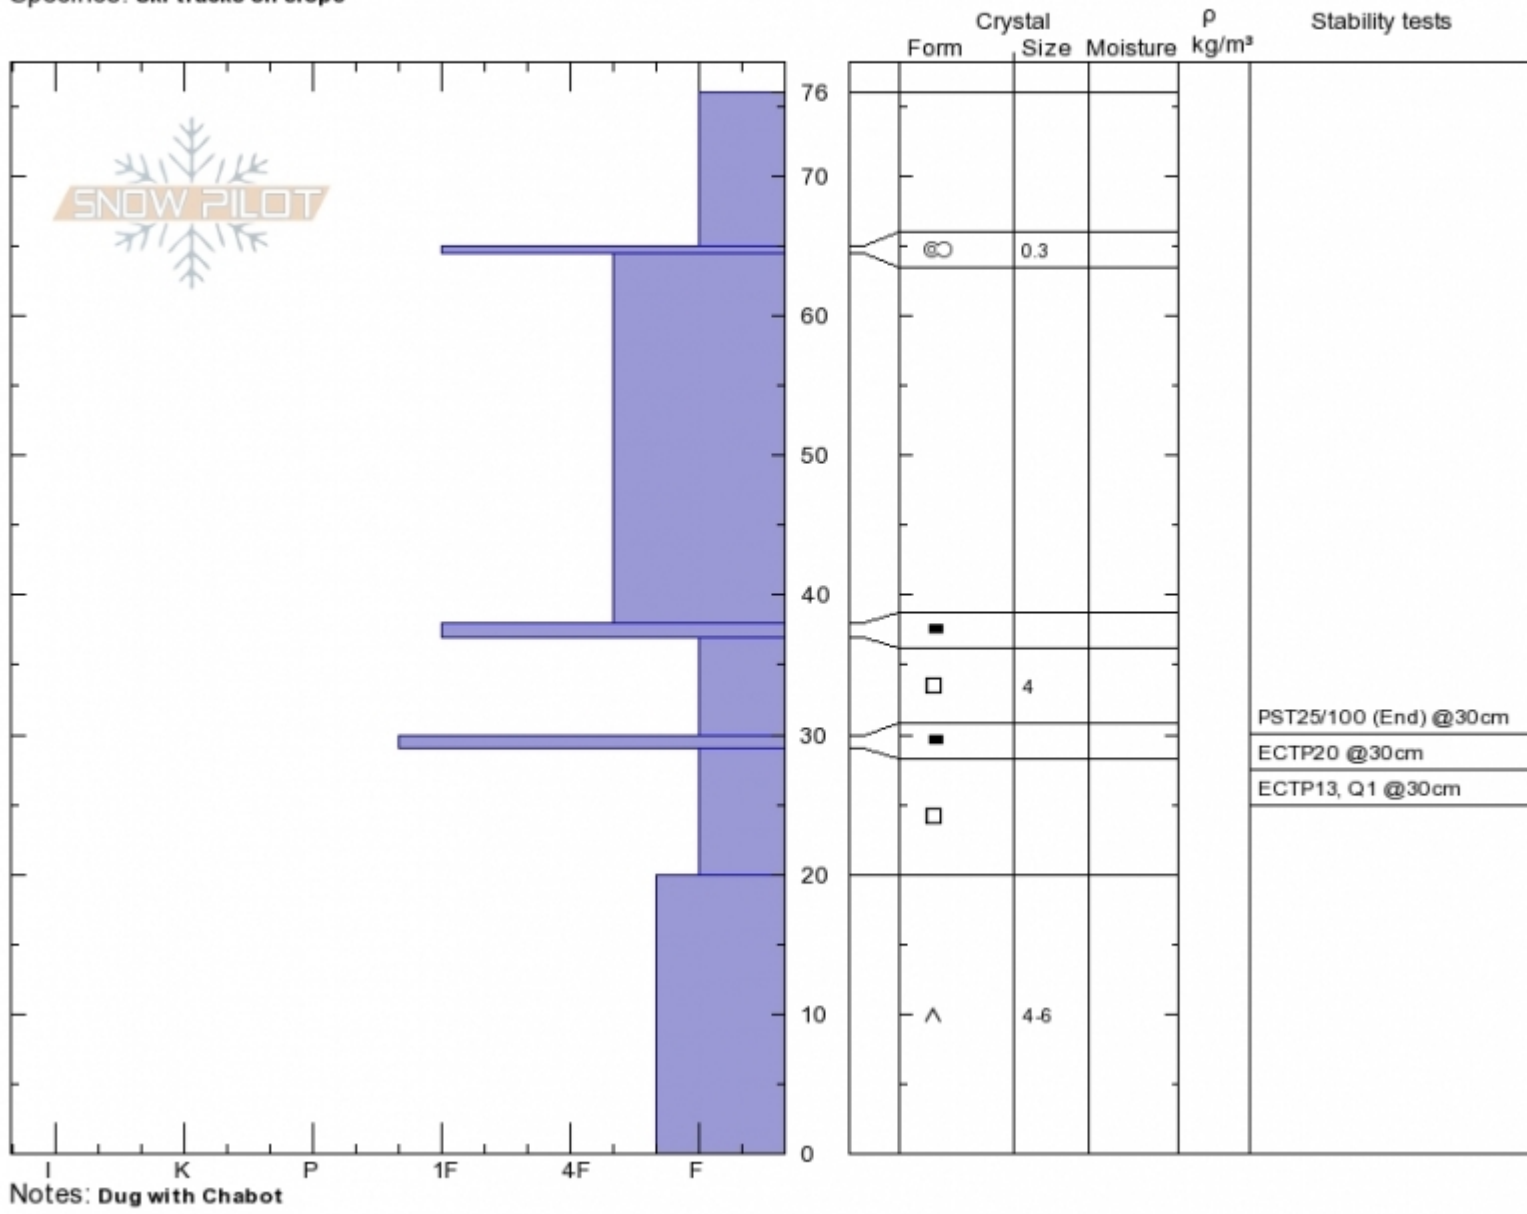

**Trapper Creek- Hebgen**  
**Lionhead Range**  
**MT**  
 Elevation: **8800 ft**  
 Aspect: **140°**  
 Specifics: **Ski tracks on slope**

**Gabrielle Antonioli**  
**Tue Jan 2 12:12 2018**  
 Co-ord: **44.83865N, -111.34218W**  
 Slope Angle: **28°**  
 Wind Loading:

Stability: **Poor**  
 Air Temperature: **2°C**  
 Sky Cover: **CLR**  
 Precipitation: **NO**  
 Wind: **Calm**

**HS76**  
**Stability Test Notes**

Layer No  
**30-37: Pr**

Advisory Region  
 Lionhead Range

**Forecast link:** [GNFAC Avalanche Forecast for Tue Jan 9, 2018](#)  
 Lionhead Range, 2018-01-03