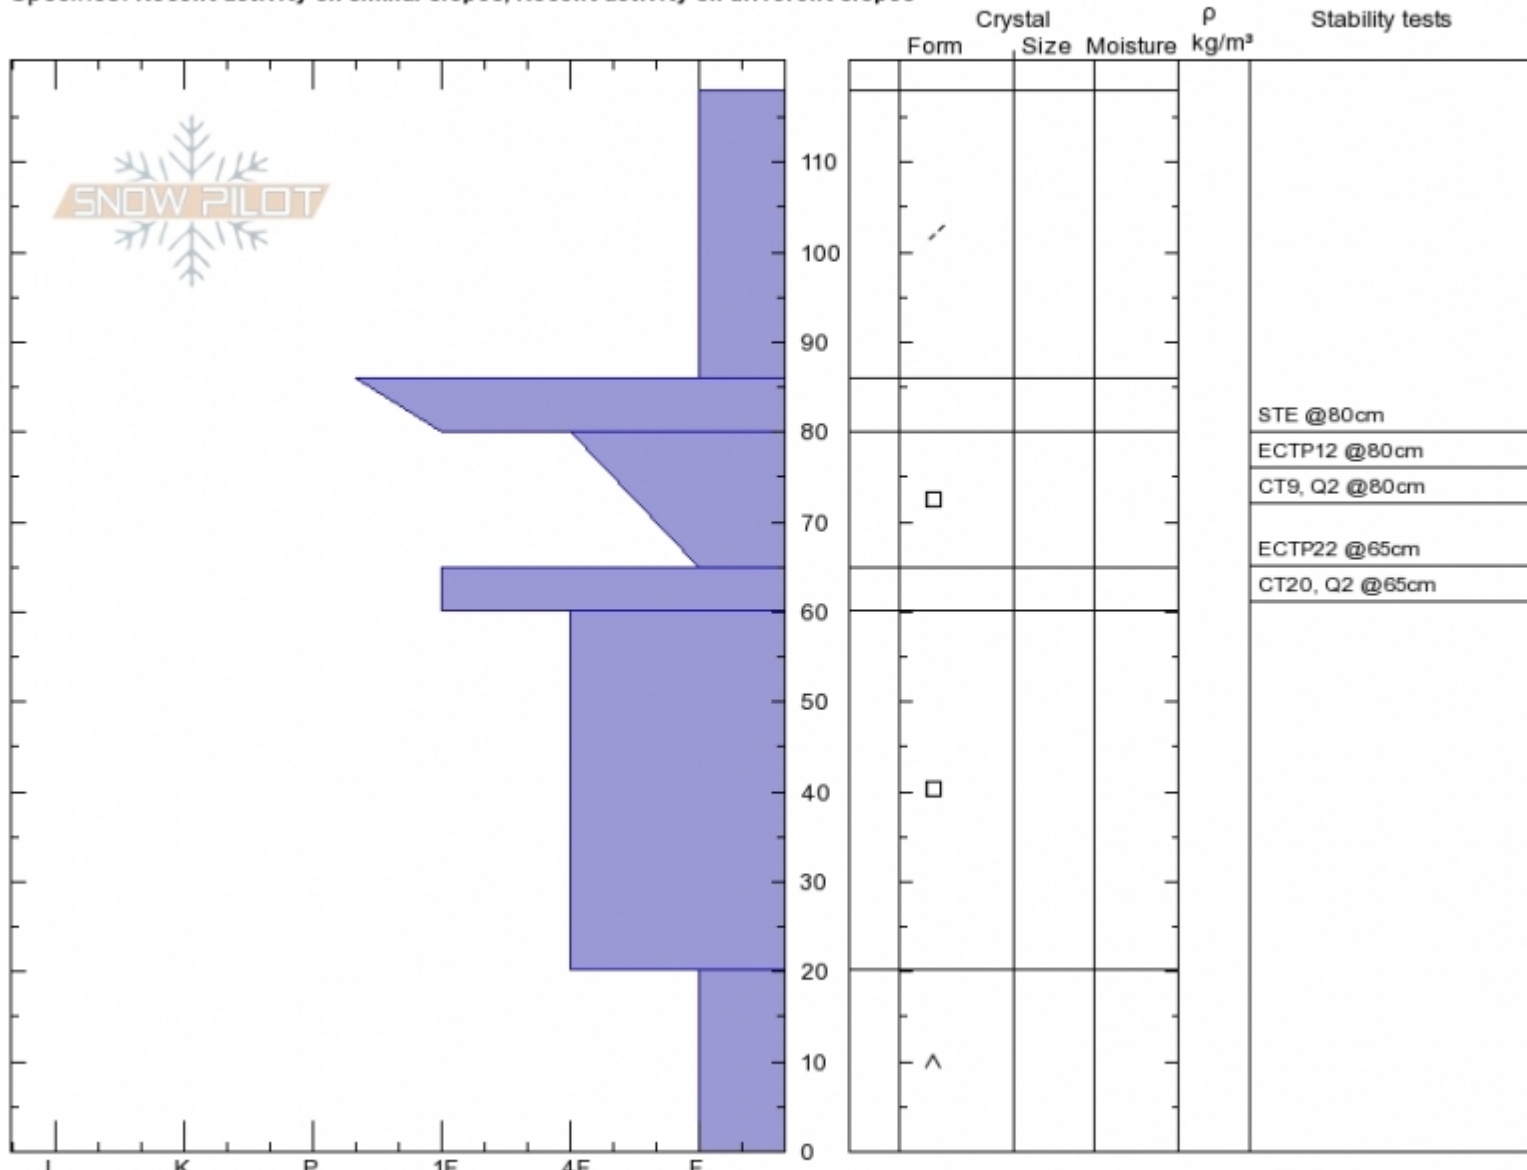

Ainger Basin
Bridger Range
MT
 Elevation: **7770 ft**
 Aspect: **130°**

Gabrielle Antonioli
Fri Jan 27 15:00 2017
 Co-ord: **45.93555N, -110.97026W**
 Slope Angle: **25°**
 Wind Loading: **yes**

Stability: **Poor**
 Air Temperature: **-2°C**
 Sky Cover: **CLR**
 Precipitation: **NO**
 Wind: **NW Strong**

HS118 SP30
Stability Test Notes

Layer No

Specifics: **Recent activity on similar slopes; Recent activity on different slopes**

Notes: Cross loading observed on many aspects; upslope winds observed on S aspects, particularly rock bound couloirs. Large natural snow patches spanned multiple aspects.