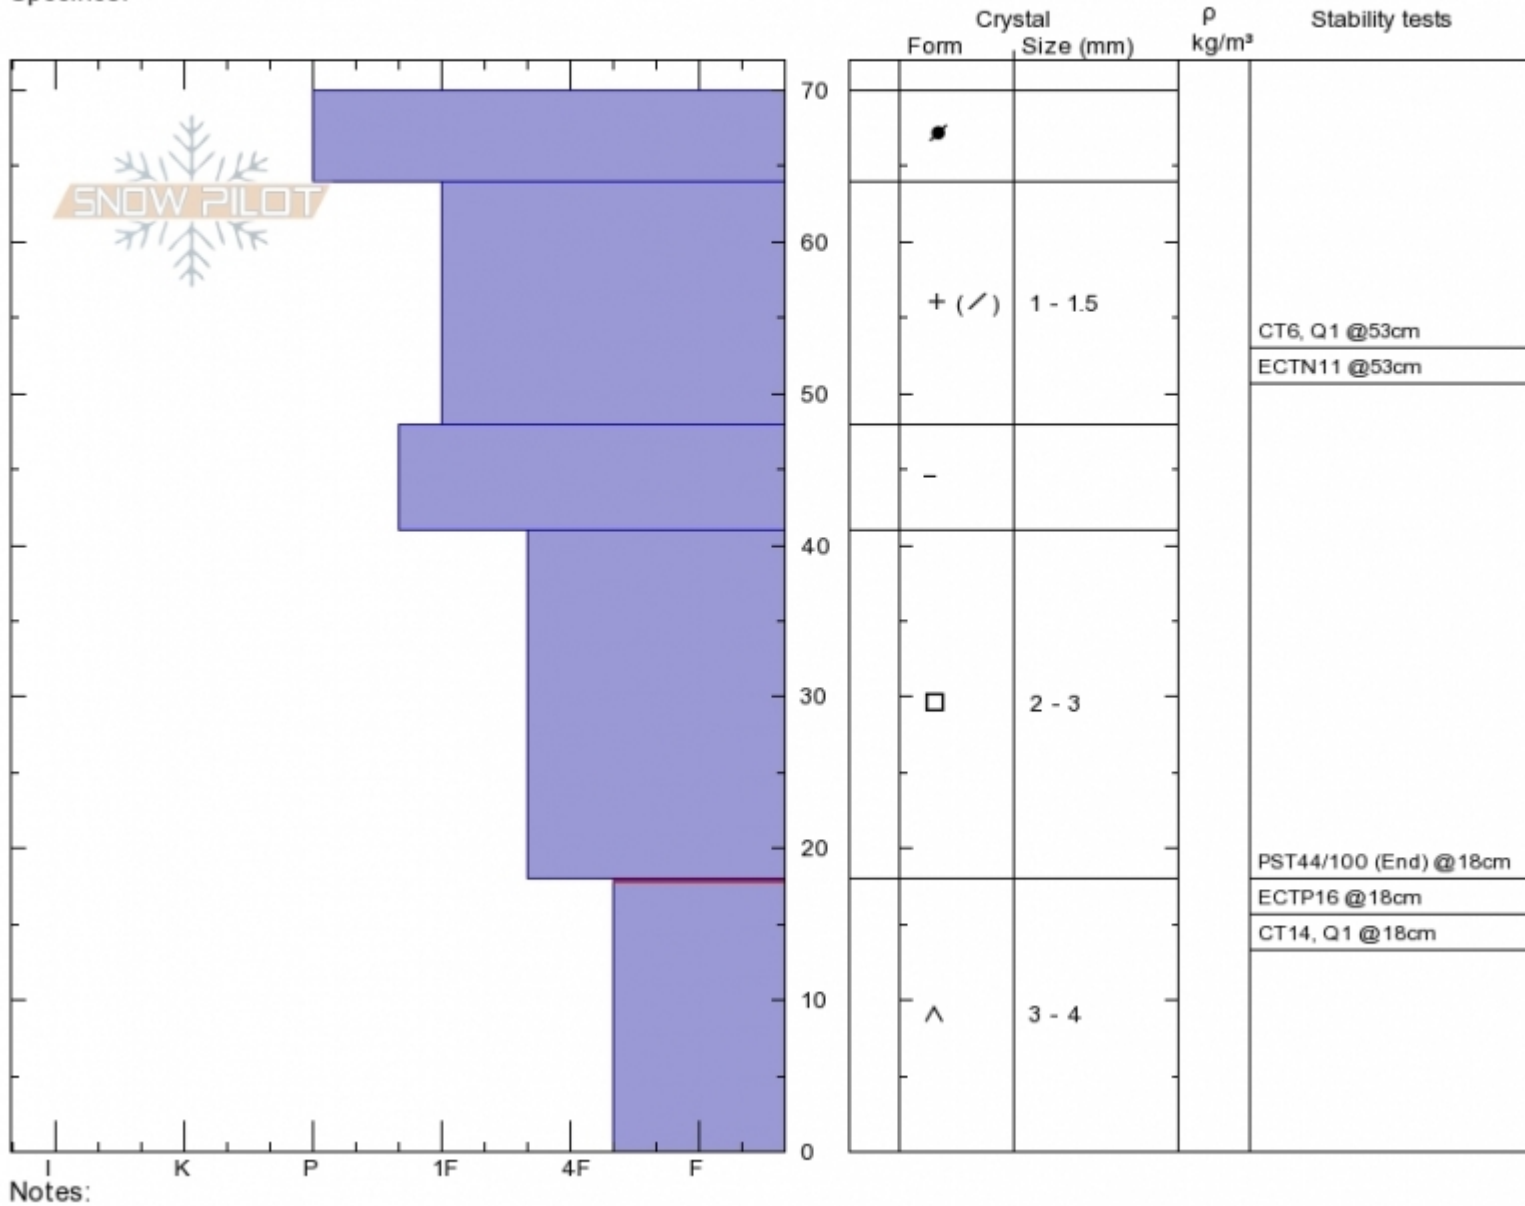

Football Field  
 Bridger Range  
 MT  
 Elevation: 8600 ft  
 Aspect: 99°  
 Specifics:

Chris Bilbrey  
 Tue Dec 20 12:30 2016 (MST)  
 Co-ord: 45.79817N, -110.93413W  
 Slope Angle: 33°  
 Wind Loading: yes

Stability: Fair  
 Air Temperature: -4°C  
 Sky Cover: 4/8 to 8/8 covered  
 Precipitation: None  
 Wind: NW Moderate

HS70  
 Stability Test Notes  
 Layer No  
 0-18: Prot

Advisory Region  
 Bridger Range