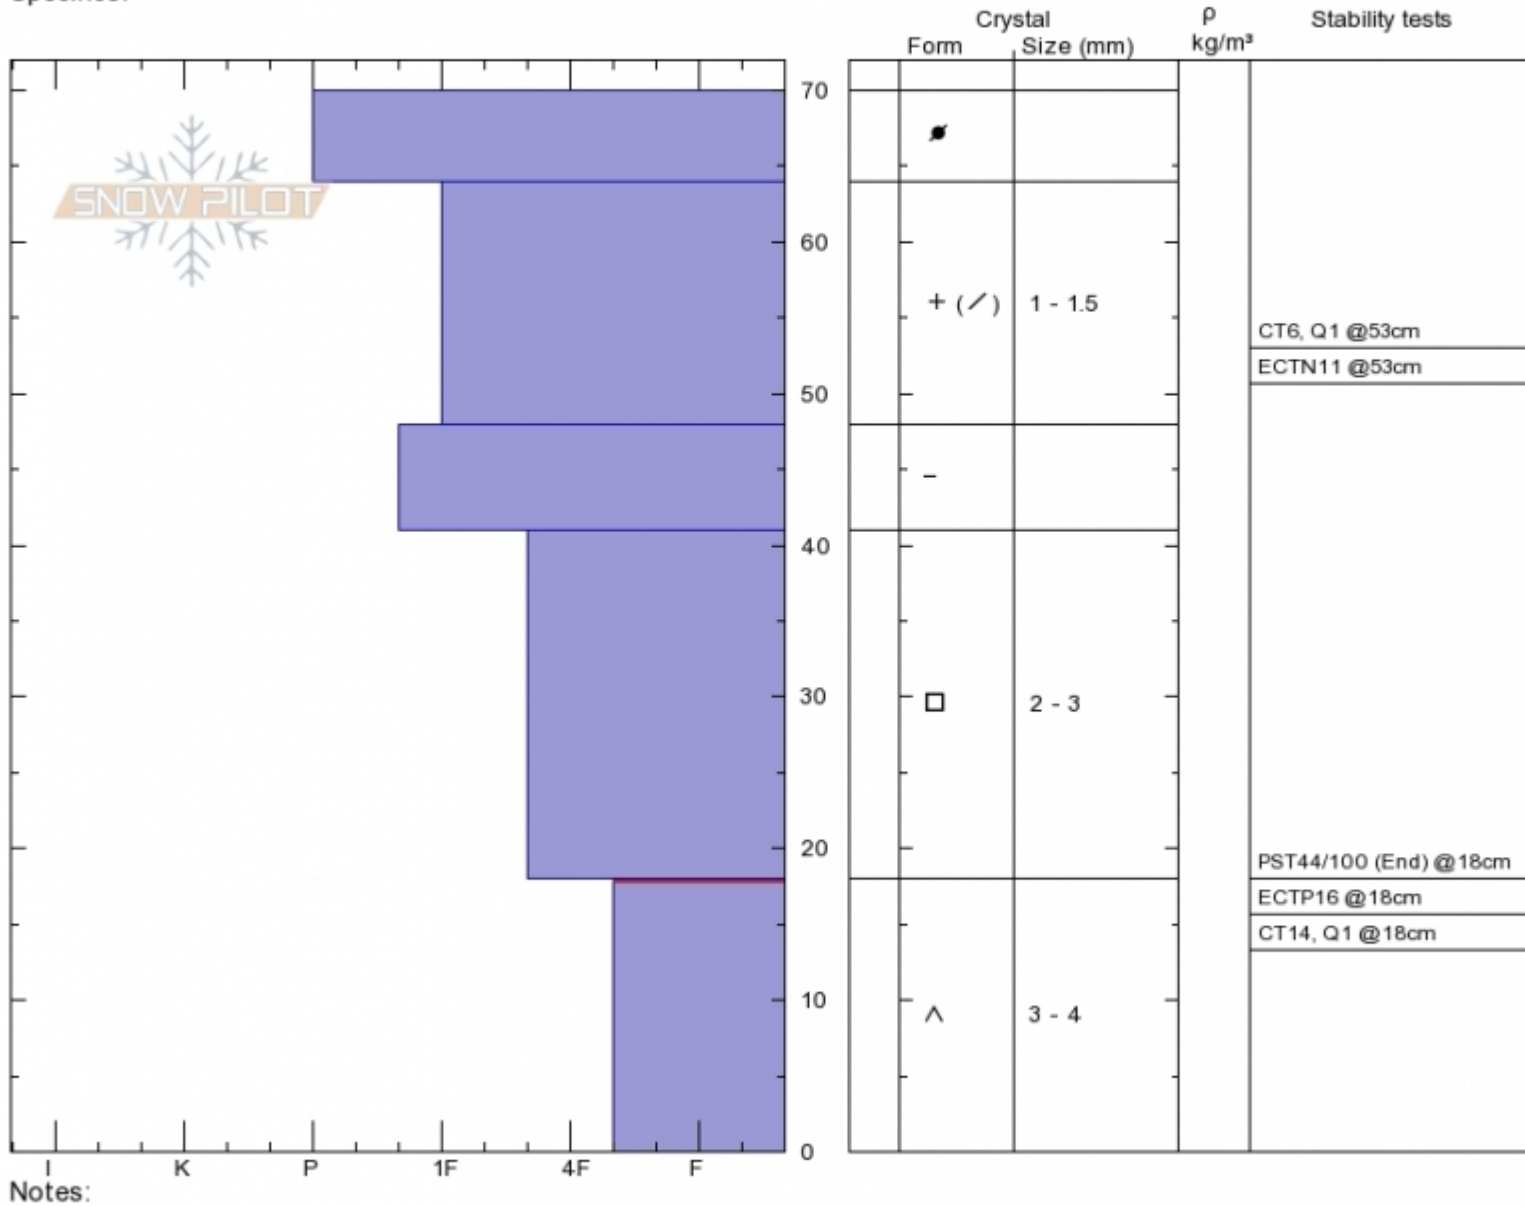

Football Field
Bridger Range
MT
Elevation: 8600 ft
Aspect: 99°
Specifics:

Chris Bilbrey
Tue Dec 20 12:30 2016 (MST)
Co-ord: 45.79817N, -110.93413W
Slope Angle: 33°
Wind Loading: yes

Stability: Fair
Air Temperature: -4°C
Sky Cover: 4/8 to 8/8 covered
Precipitation: None
Wind: NW Moderate

HS70
Stability Test Notes
Layer No
0-18: Prot

Advisory Region
Bridger Range

Forecast link: [GNFAC Avalanche Advisory for Thu Dec 22, 2016](#)
Bridger Range, 2016-12-21