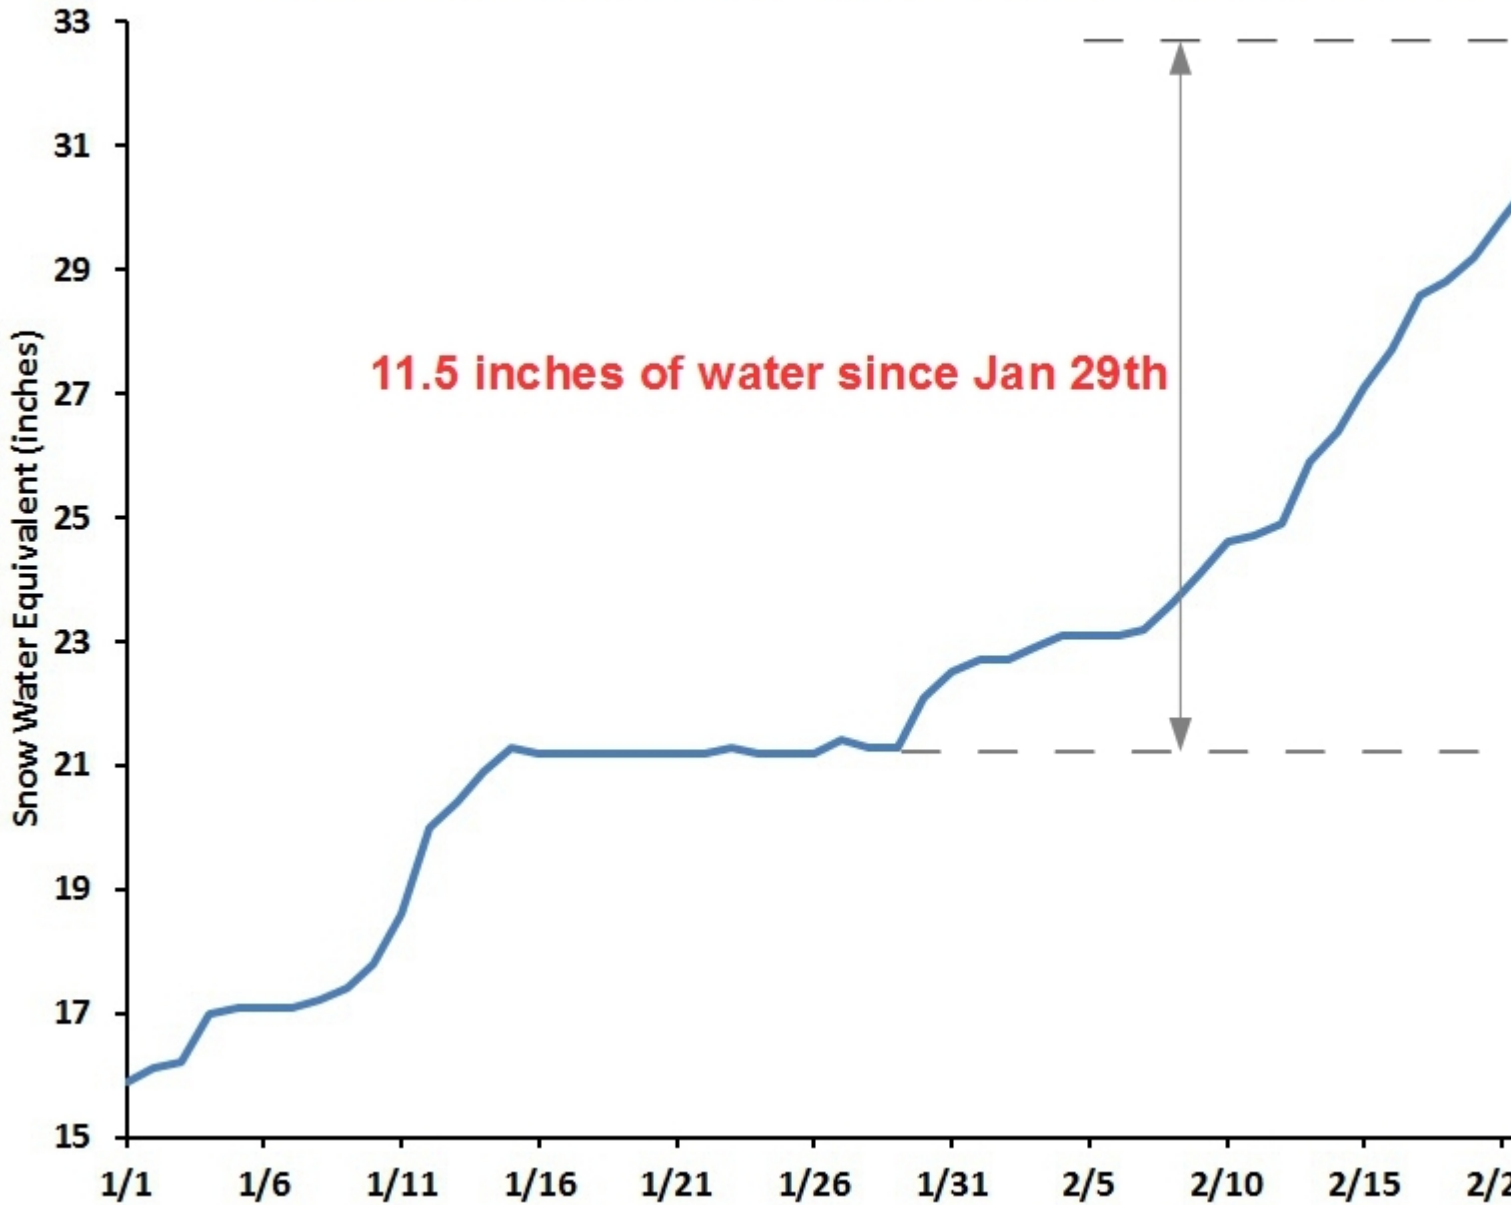

## Snow Water Equivalent at Fisher Creek SNOTEL since Jan 1st

Since a 2 week dry period in late January, the mountains near Cooke City have received 11.5 inches of snow water equivalent. Some areas north of town may have easily received much more than this amount.