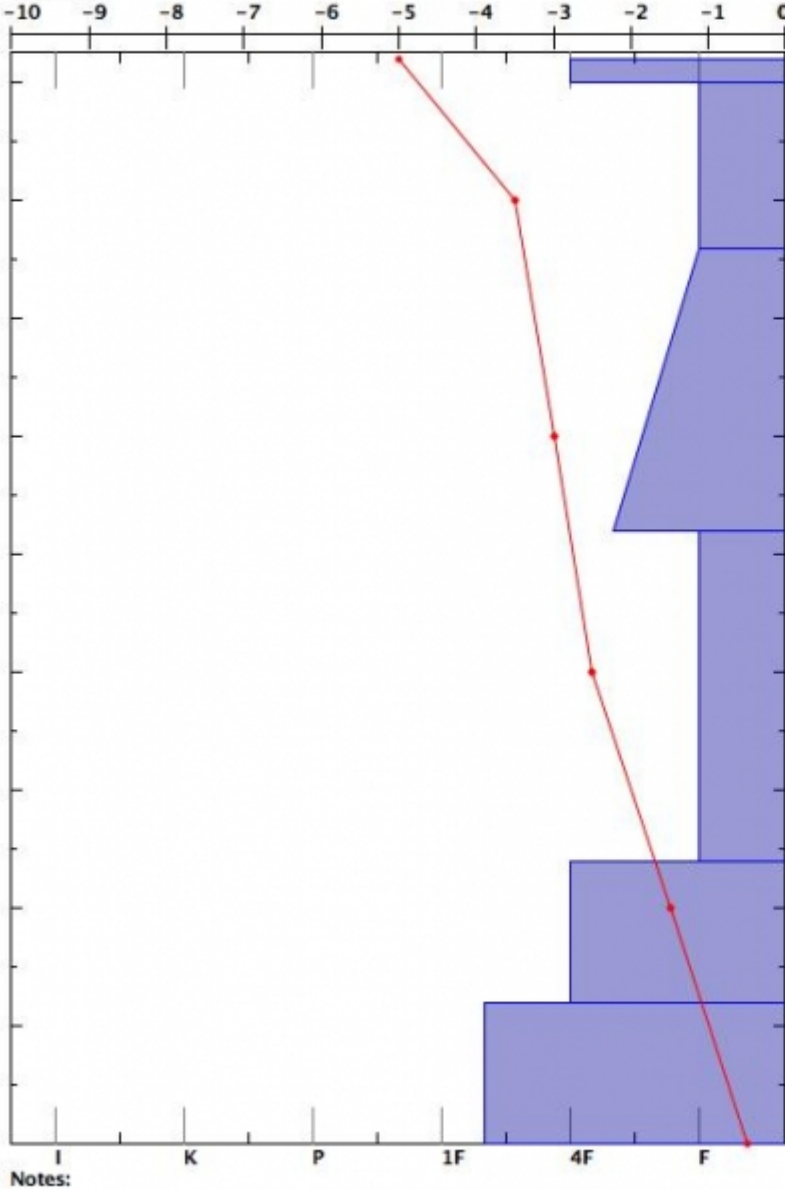

Snow Pit Profile  
 Middle Basin  
 Northern Madison, MT  
 Elevation (ft) 9300  
 Aspect: 85

Observer: Nat Grainger  
 Wed Nov 27 16:00:00 MST 2013  
 Co-ord: N W  
 Slope: 28  
 Wind loading: no

Stability on similar slopes: Good  
 Air Temperature: 0.2 C  
 Sky Cover: sky < 2/8 covered  
 Precipitation: None  
 Wind: Calm

PF46 H546  
 Stability Test Notes:  
 12: Q3 isolated area

Layer notes

Specifics:

Temp C	Crystal Form	Size (mm)	$\rho$ kg/m <sup>3</sup>	Stability Tests
46	⊙			
40	/			
35	●	< 1.0		
30				
25				
20	⊕	1.0		
15				
10	⊕	1.5		
5	⊕	1.5		
0				

ECTN 28 Depth: (cm) 12

Notes:

Advisory Region  
 Northern Madison

Forecast link: [GNFAC Avalanche Advisory for Thu Nov 28, 2013 Northern Madison, 2013-11-28](#)