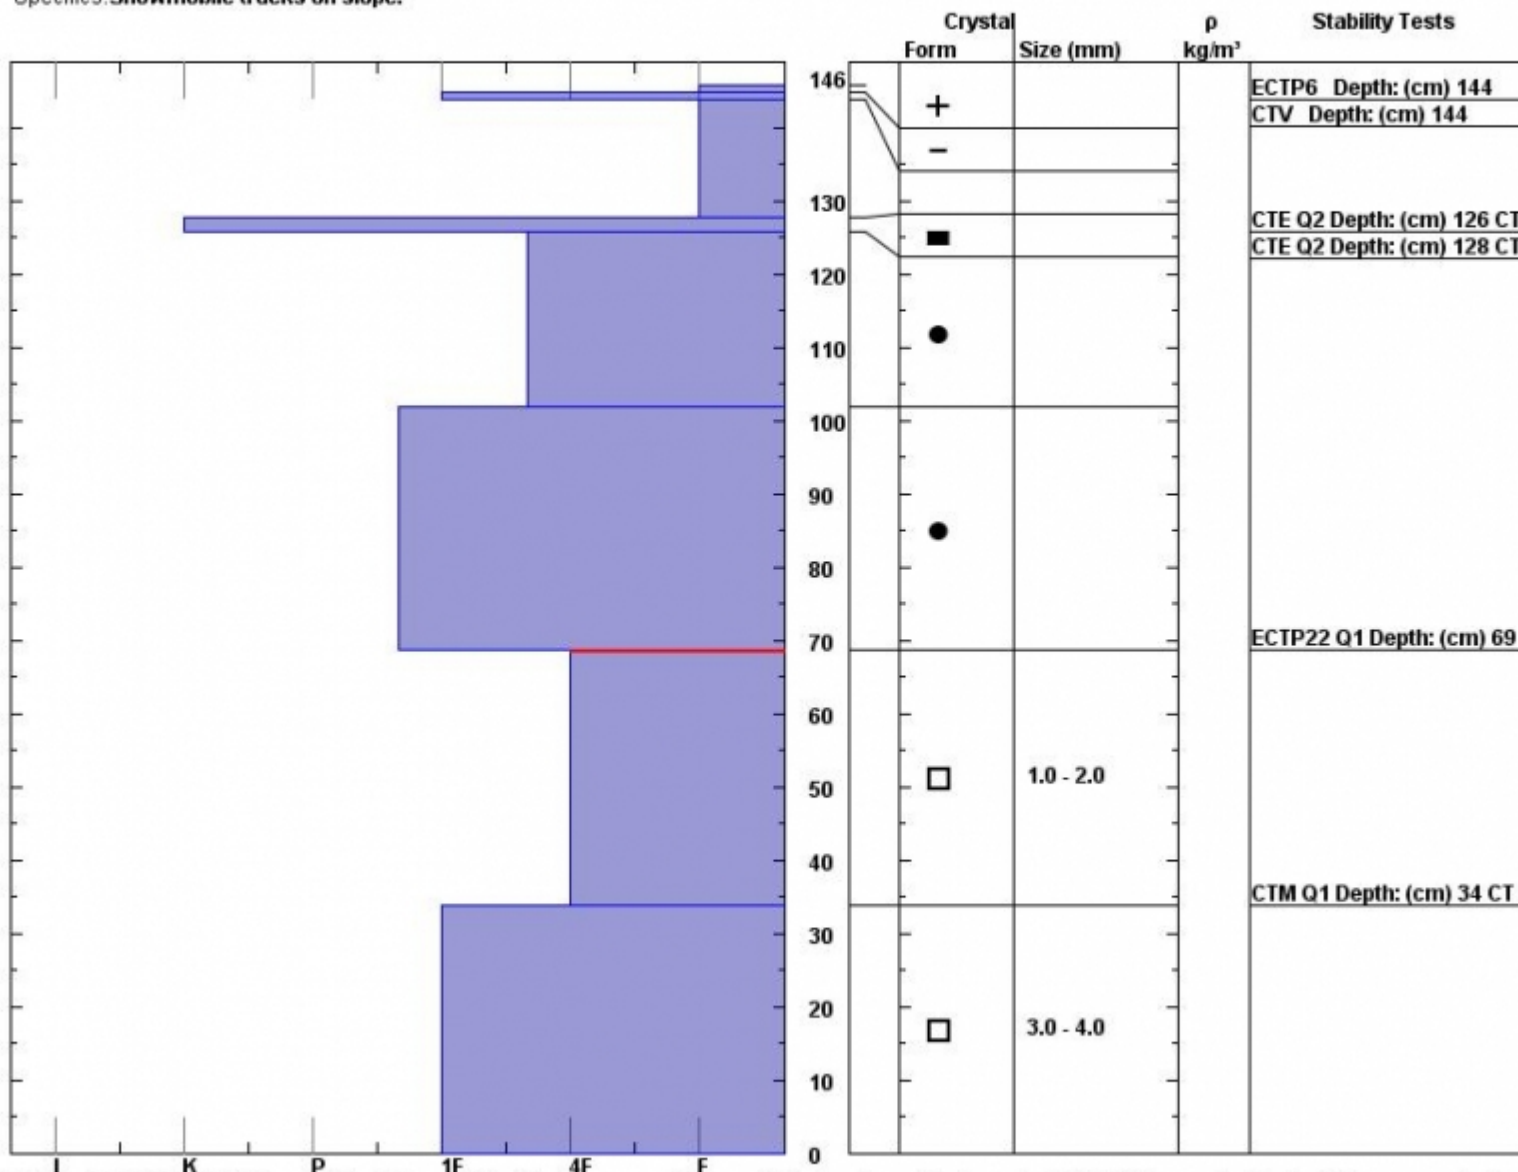

Snow Pit Profile  
**First Yellowmule**  
**N Madison, MT**  
 Elevation (ft) **9300**  
 Aspect: **150**  
 Specifics: **Snowmobile tracks on slope.**

Observer: **Mark Staples**  
**Tue Feb 19 11:50:00 MST 2013**  
 Co-ord: **45.19461 N 111.44248 W**  
 Slope: **27**  
 Wind loading: **no**

Stability on similar slopes: **Fair**  
 Air Temperature: **C**  
 Sky Cover:  
 Precipitation:  
 Wind:

Stability Test Notes:  
 Layer note:  
**34-69: Pro**

Notes: CORRECTION - this was Third YM not First. This is on one of the south facing slopes that overlook Third Yellowmule. Much of this snowpack is snow that has fallen since late January. Probably needs more of a load to activate the facets at 69 cm.