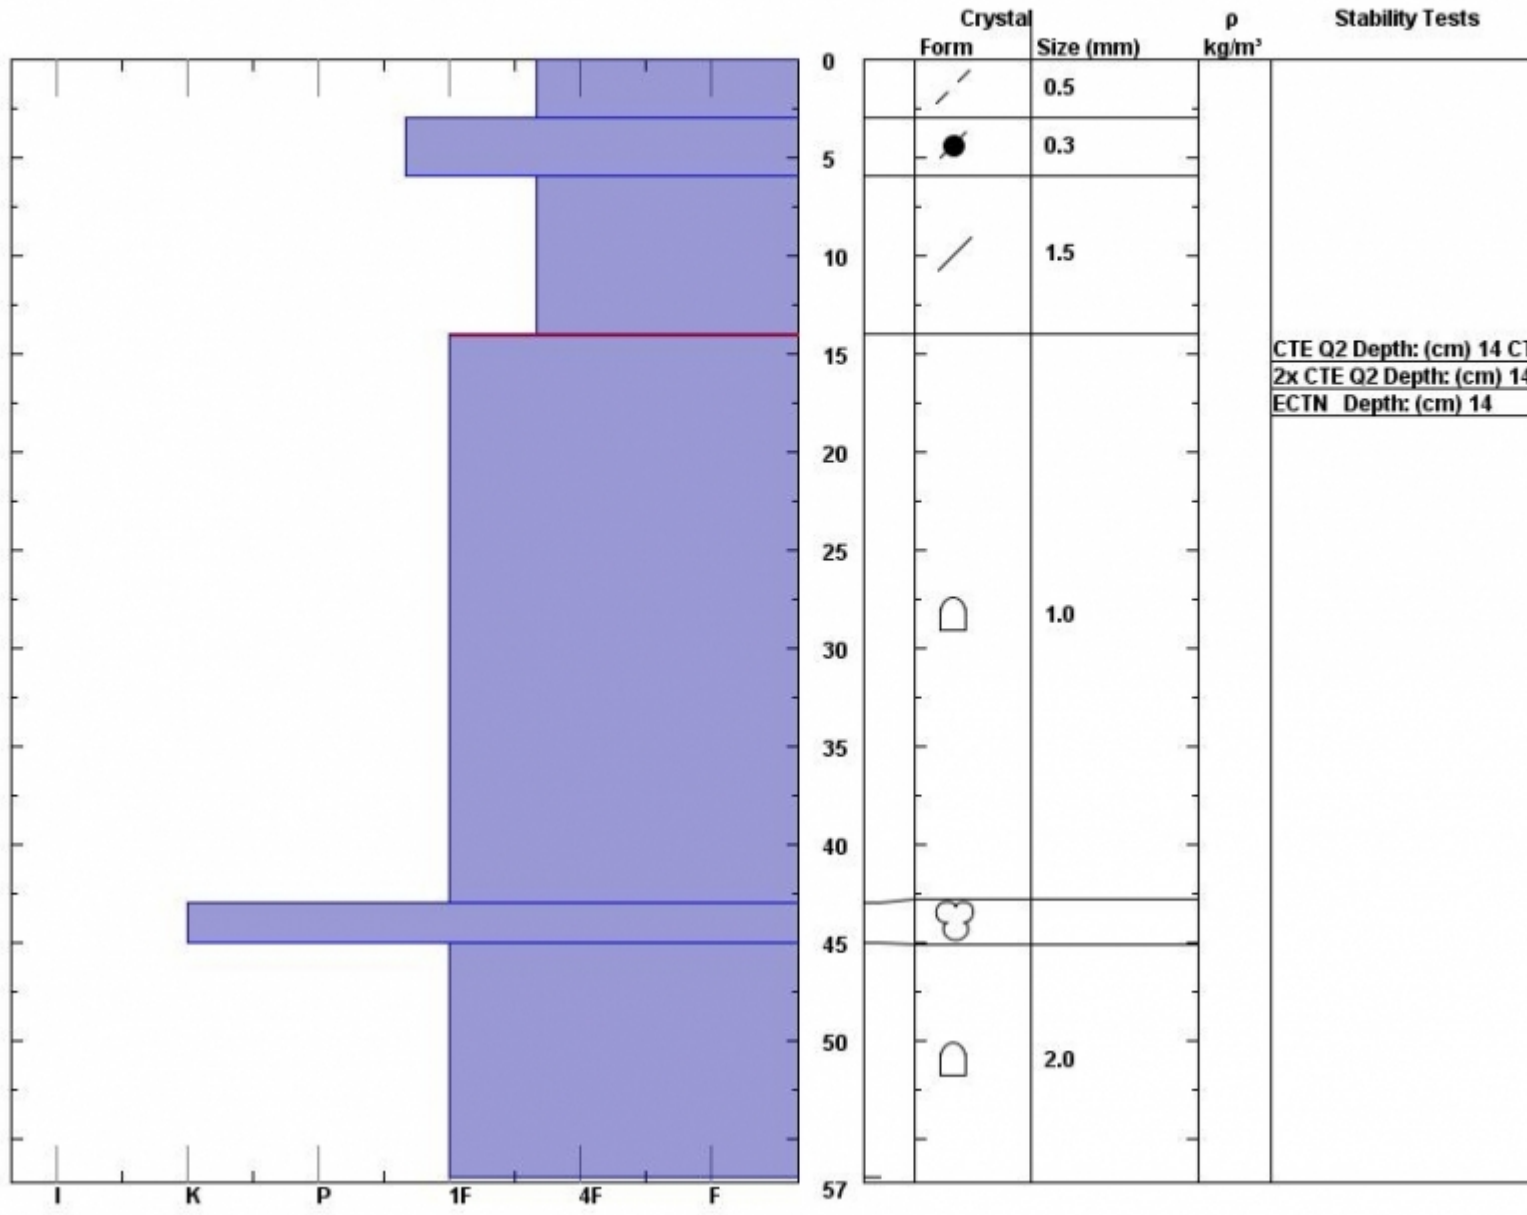

Snow Pit Profile  
**Treeline Areas**  
**Northern Madison, MT**  
 Elevation (m) **3000**  
 Aspect: **0**

Observer: **Moonlight Basin**  
**Mon Nov 19 11:07:36 MST 2012**  
 Co-ord: **W N**  
 Slope: **30**  
 Wind loading: **previous**

Stability on similar slopes: **Fair**  
 Air Temperature: **-2 C**  
 Sky Cover: **Clear**  
 Precipitation: **None**  
 Wind: **SW Light Breeze**

Stability Test Notes:

Layer n  
**6-14: P**  
**43-45: C**  
**45-57: M**

Specifics: **Ski Area Pit; BC Pit;**

Notes: **Summary profile of five separate profiles at various locations.**

Advisory Region  
 Northern Madison

**Forecast link:** [GNFAC Avalanche Forecast for Thu Nov 22, 2012](#)  
 Northern Madison, 2012-11-22