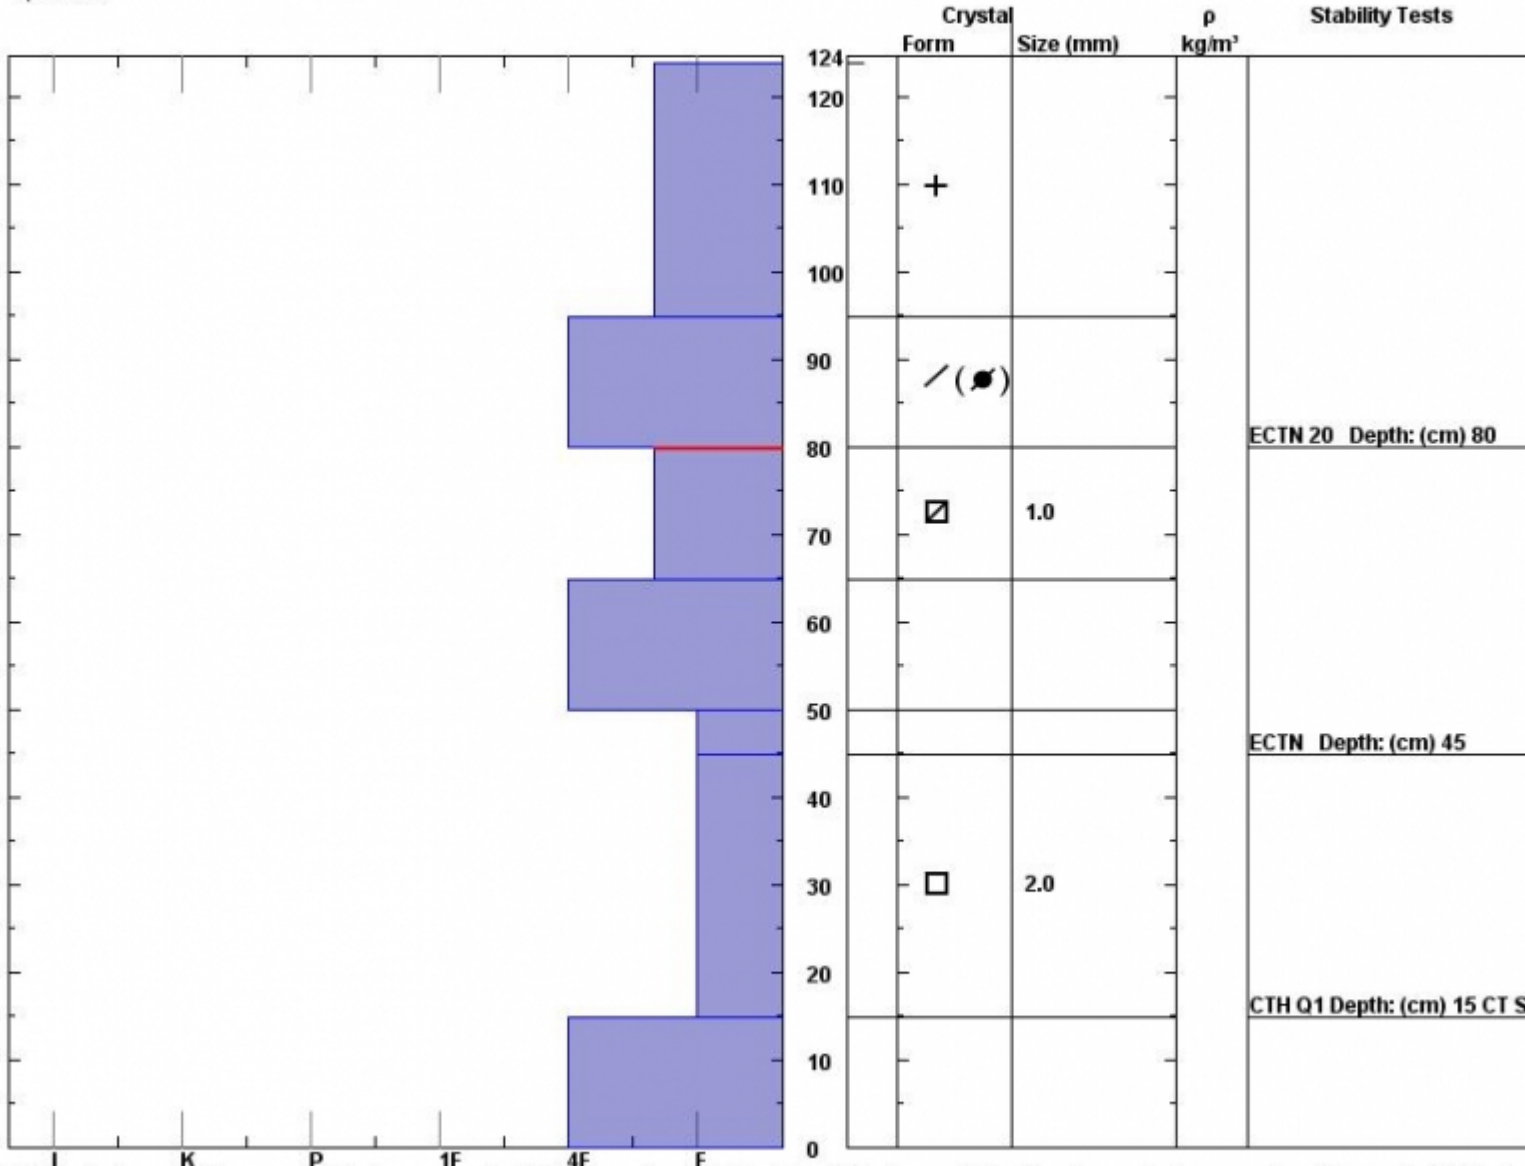

Snow Pit Profile
Yellow Mtn
Madison, MT
 Elevation (ft) **9280**
 Aspect: **60**
 Specifics:

Observer: **Mark Staples**
Thu Jan 26 12:30:00 MST 2012
 Co-ord: **45.29873 N 111.31958 W**
 Slope: **29**
 Wind loading: **no**

Stability on similar slopes: **Fair**
 Air Temperature: **C**
 Sky Cover: **Clear**
 Precipitation:
 Wind:

Stability Test Notes:
 Layer note:
65-80: Pro

Notes: Boot pen. to the ground. Weak snowpack, but lacking structure? load? both? to be unstable. Nearby on similar aspect we triggered a thick wind facets over rocks.