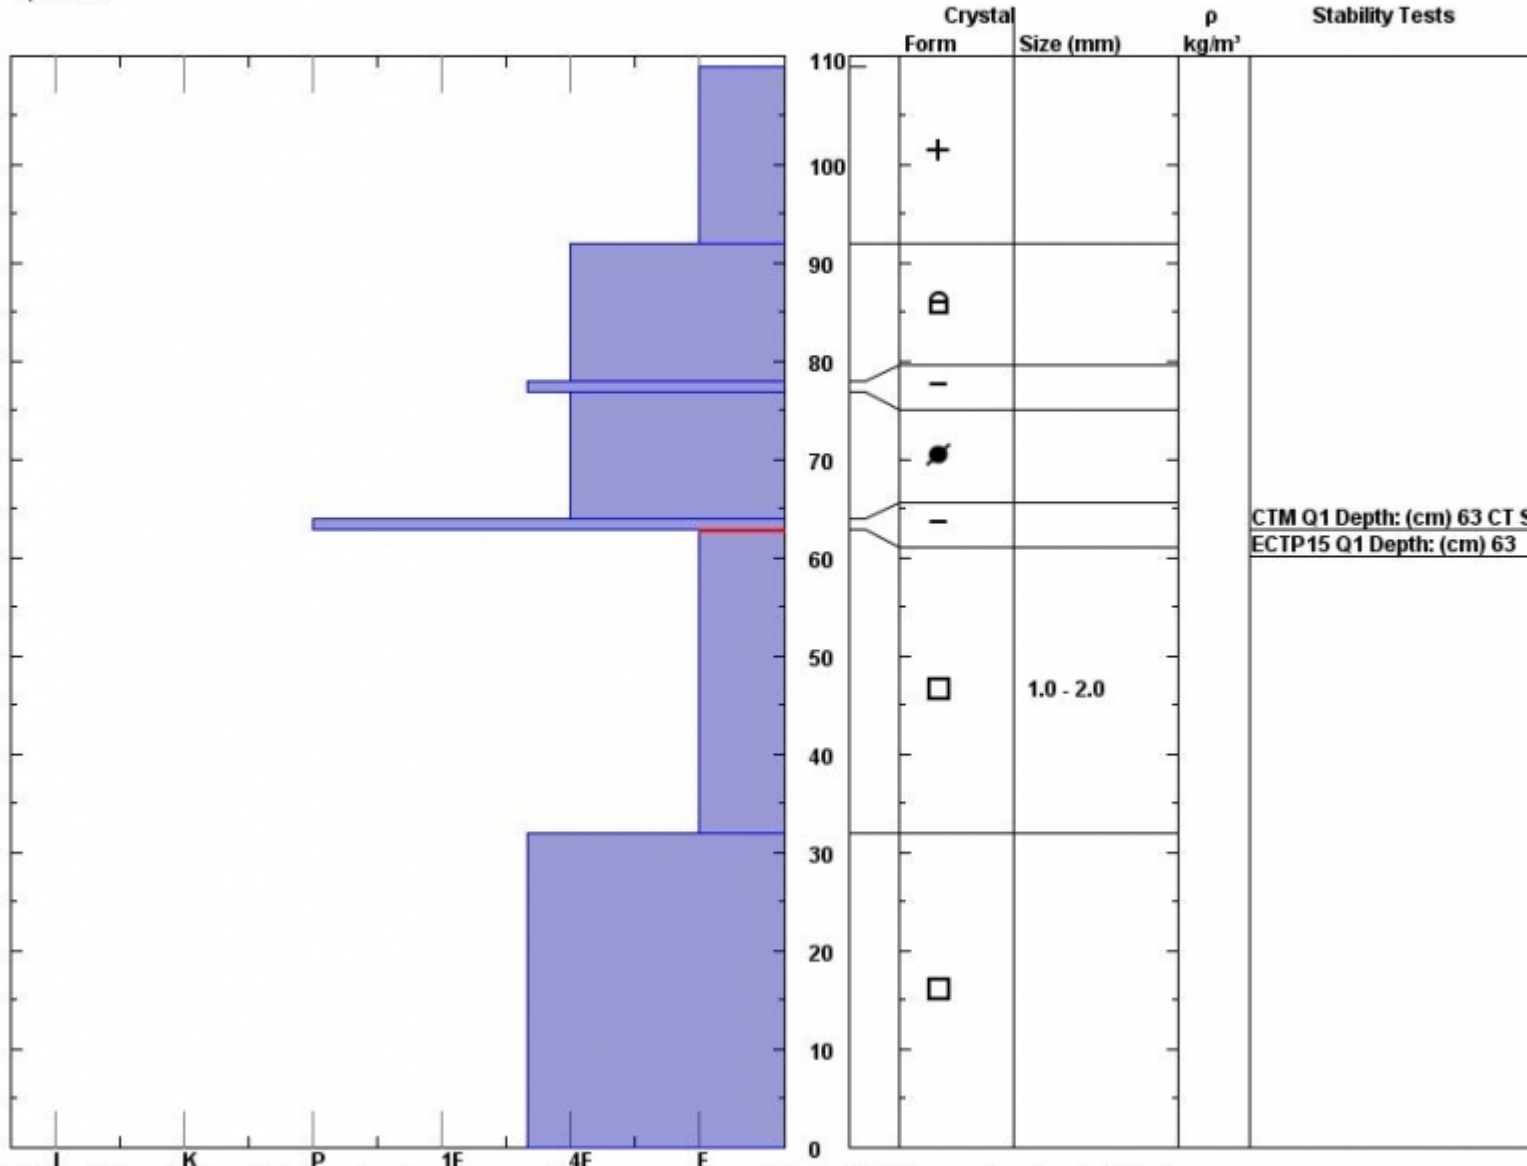

Snow Pit Profile
Cabin Creek
Southern Madions Range
 Elevation (ft) **9334**
 Aspect: **70**
 Specifics:

Observer: **Eric Knoff**
Sat Jan 14 11:18:00 MST 2012
 Co-ord: **44.88852 N 111.18284 W**
 Slope: **30**
 Wind loading: **no**

Stability on similar slopes: **Fair**
 Air Temperature: **-6.8 F**
 Sky Cover: **Clear**
 Precipitation:
 Wind: **SW Light Breeze**

Stability Test Notes:

Layer notes:
32-63: Pro

Notes: Not much of a slab, but plenty of weak snow. If this area receives .5-1 inch of SWE I expect natural activity to occur.