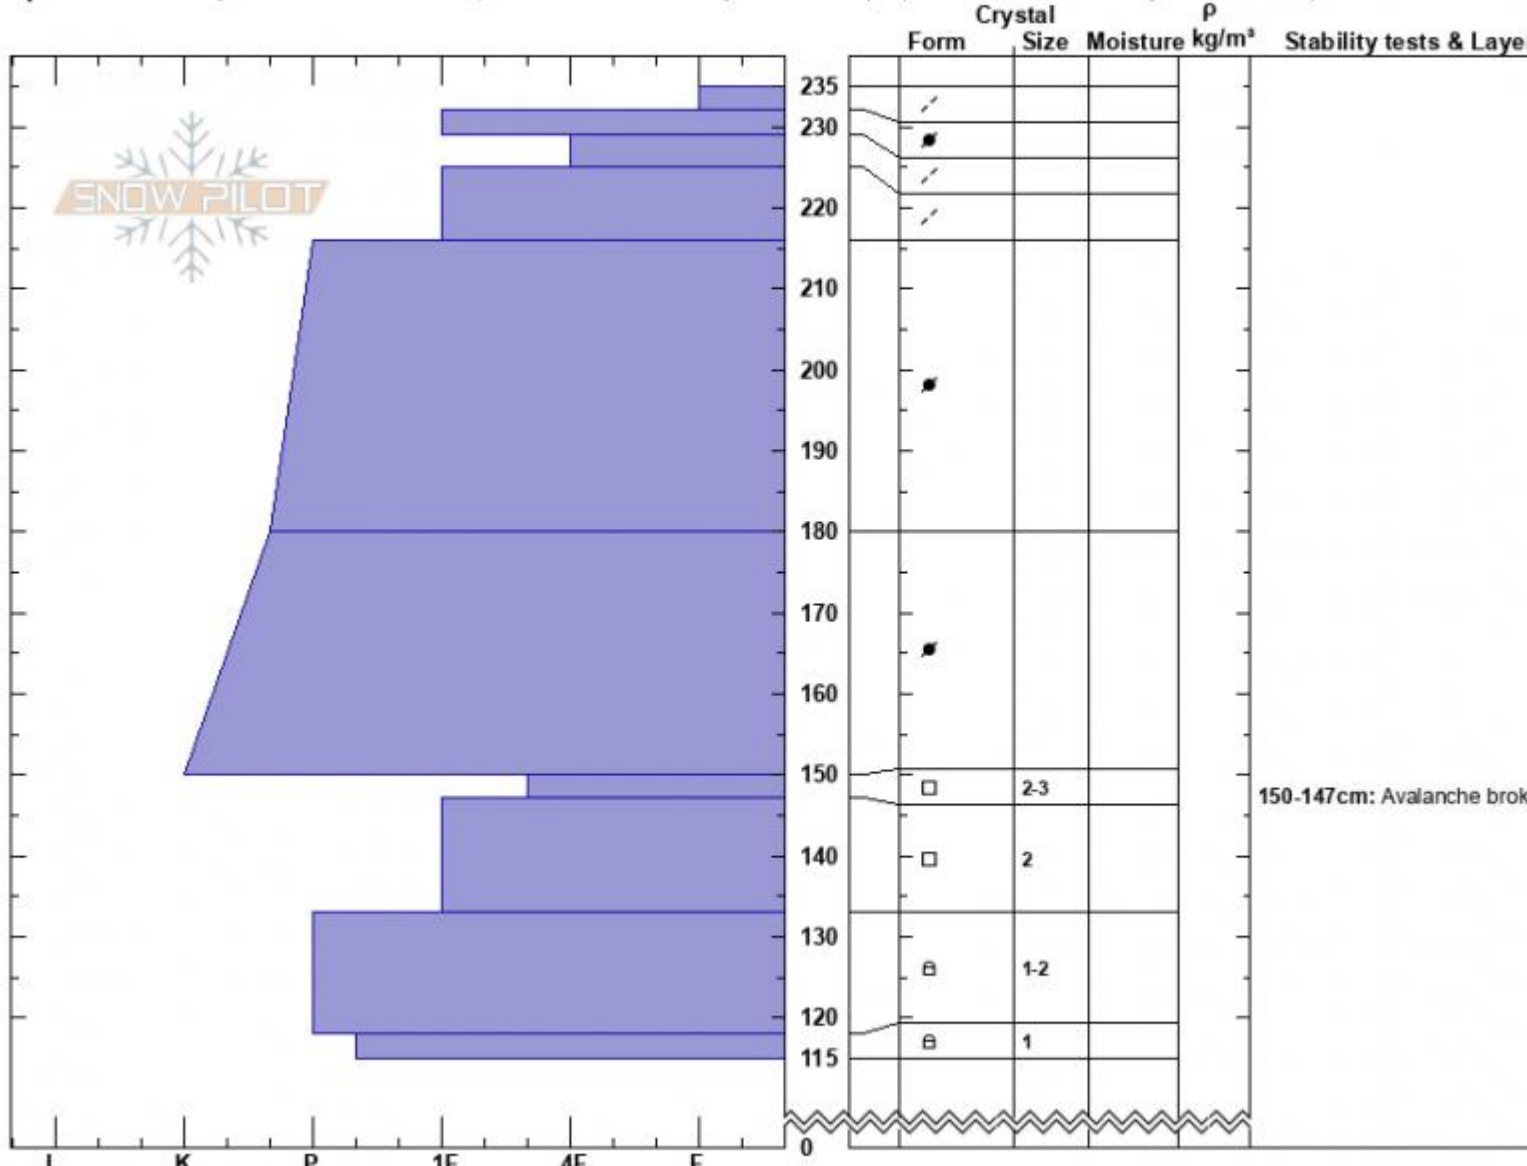

TargheeCreek AMu-R4-D3 Alex Mariantal
 Lionhead Range 02/28/2025 - 3:20pm
 MT Co-ord: 44.74083N, -111.37639W
 Elevation: 9250 ft Slope Angle: 20°
 Aspect: 5° Wind Loading: yes
 Specifics: Pit is adjacent to avalanche: crown; Recent avalanche activity on similar slopes; Recent avalanche activity on different slopes

Stability: Poor
 Air Temperature:
 Sky Cover: FEW
 Precipitation: NO
 Wind: SW Light Breeze

HS:235 Layer Notes:
 150-147cm: Avalanche broke her
 150-147cm: Problematic layer

Notes: HS-AMu-R4-D3-O

We saw this avalanche crown at 2:30 pm on a slope that had not slid when we rode by it two hours earlier. Additional Pit Specifics: Snowmobile tracks

Advisory Region
 Lionhead Range
 Longitude
 -111.37W
 Latitude
 44.74N

Avalanche Details: [Snowmobile triggered 3-5' deep hard slab at Lionhead](#)
 Lionhead Range, 2025-02-28