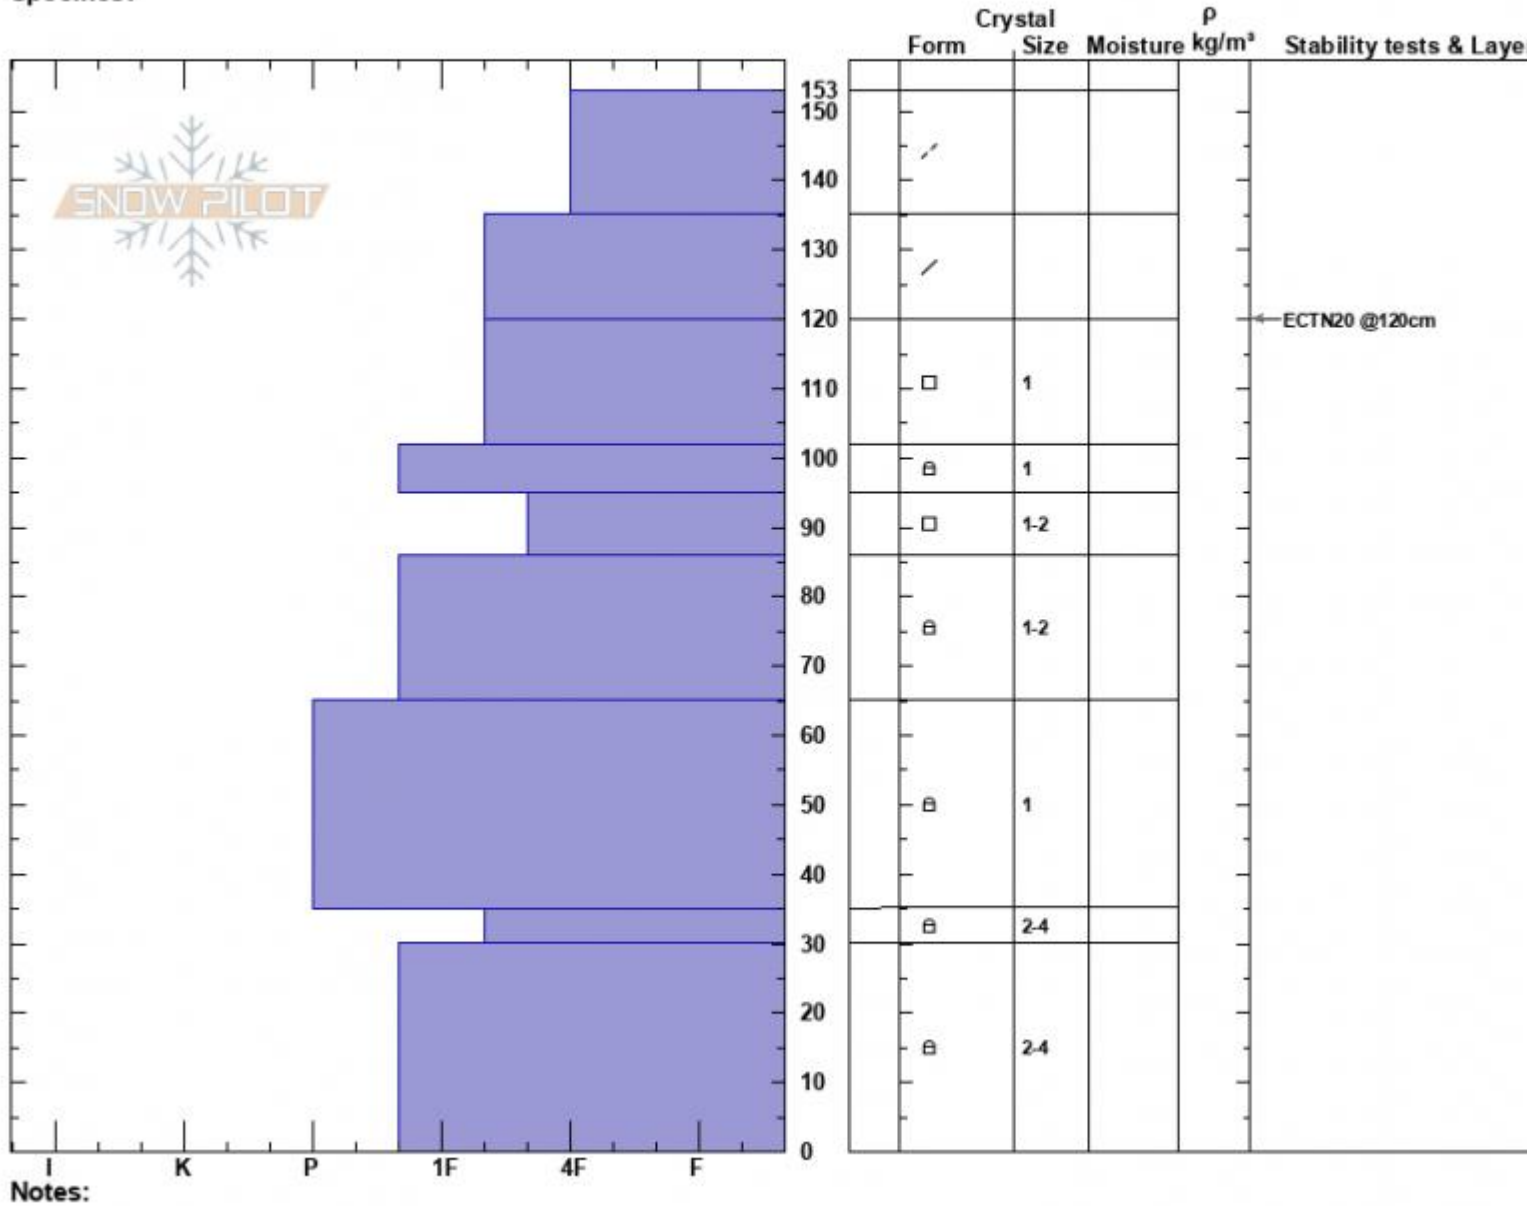

Jones Creek Rib  
 Bridger Range  
 MT  
 Elevation: 8432 ft  
 Aspect: 247°  
 Specifics:

Haylee Darby  
 02/25/2025 - 11:50pm  
 Co-ord: 45.82384N, -110.93298W  
 Slope Angle: 27°  
 Wind Loading:

Stability:  
 Air Temperature:  
 Sky Cover: BKN  
 Precipitation: NO  
 Wind: W Moderate

HS:153 Layer Notes:

Advisory Region  
 Bridger Range  
 Longitude  
 -110.95W  
 Latitude  
 45.85N  
 Bridger Range, 2025-02-25