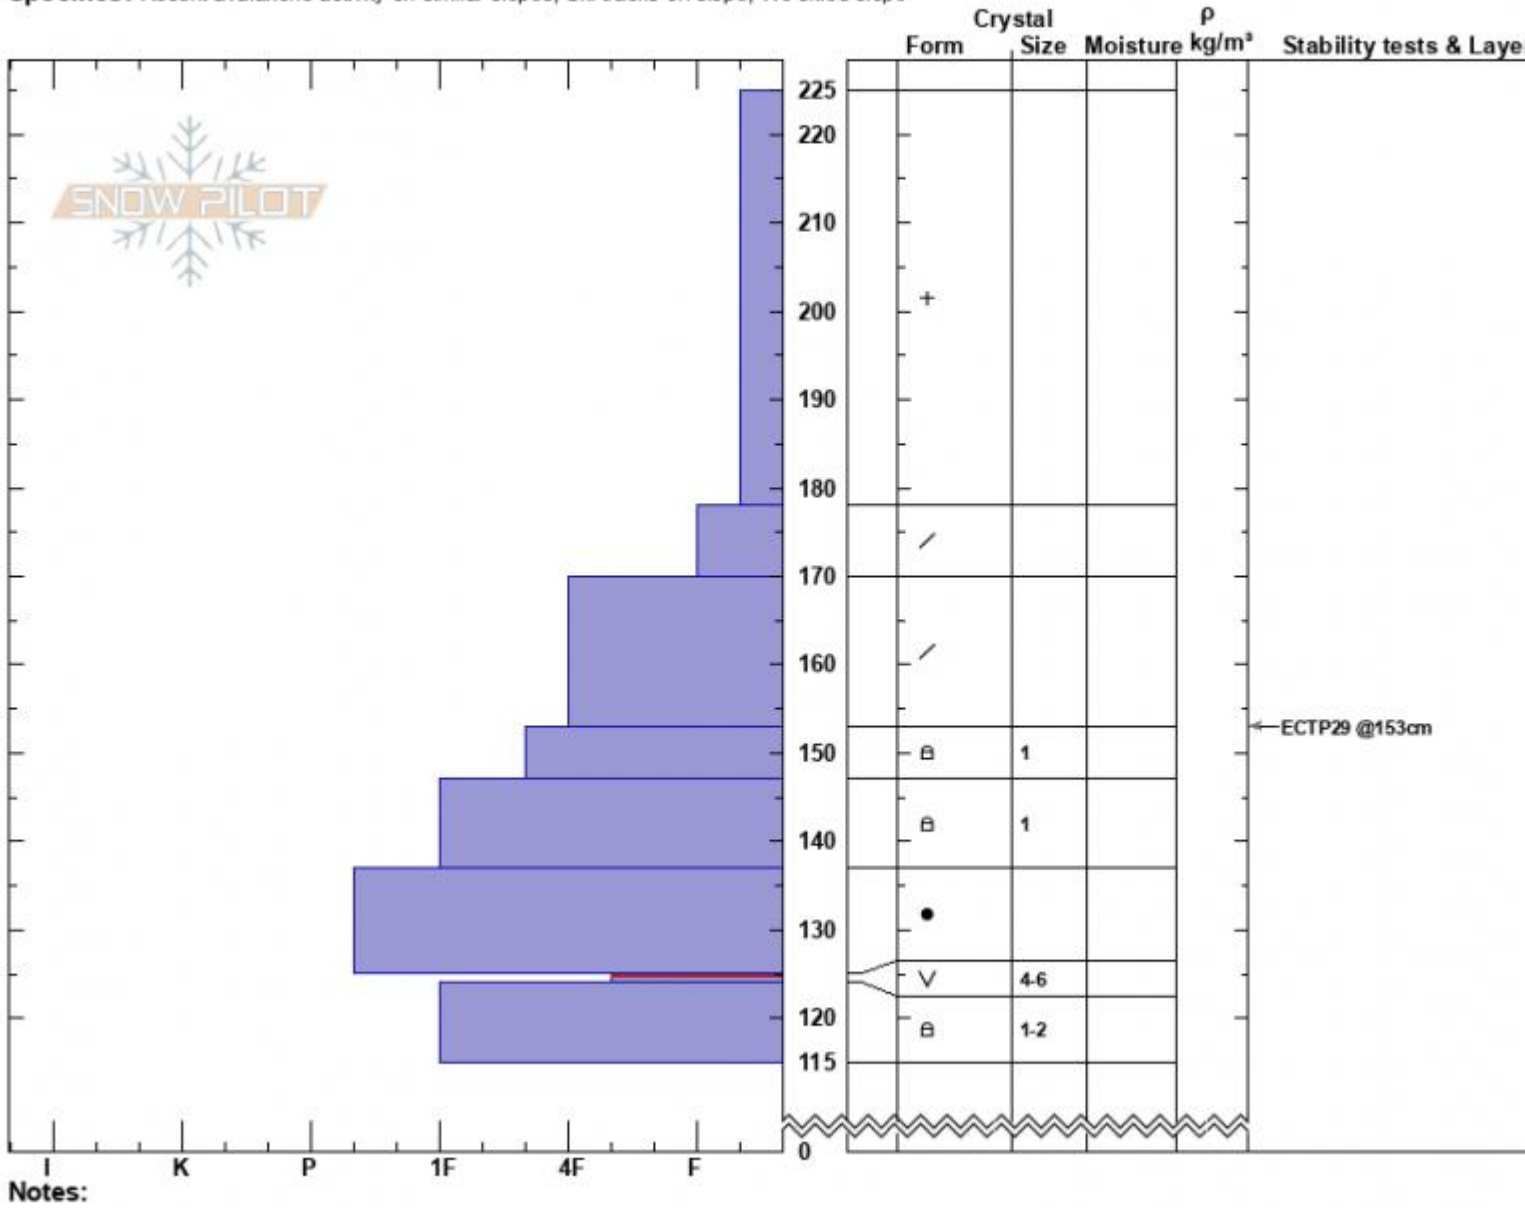

Bear Spankys
Madison Range-N
MT
Elevation: 9150 ft
Aspect: 80°
Specifics: Recent avalanche activity on similar slopes; Ski tracks on slope; We skied slope

Dave Zinn
02/16/2025 - 12:30pm
Co-ord: 45.32419N, -111.38117W
Slope Angle: 22°
Wind Loading: no

Stability: Good
Air Temperature:
Sky Cover: OVC
Precipitation: S1
Wind: Calm

HS:225
PF:75
Layer Notes:
125-124cm: Problematic layer

Advisory Region
Northern Madison
Longitude
-111.38W
Latitude
45.35N
Northern Madison, 2025-02-16