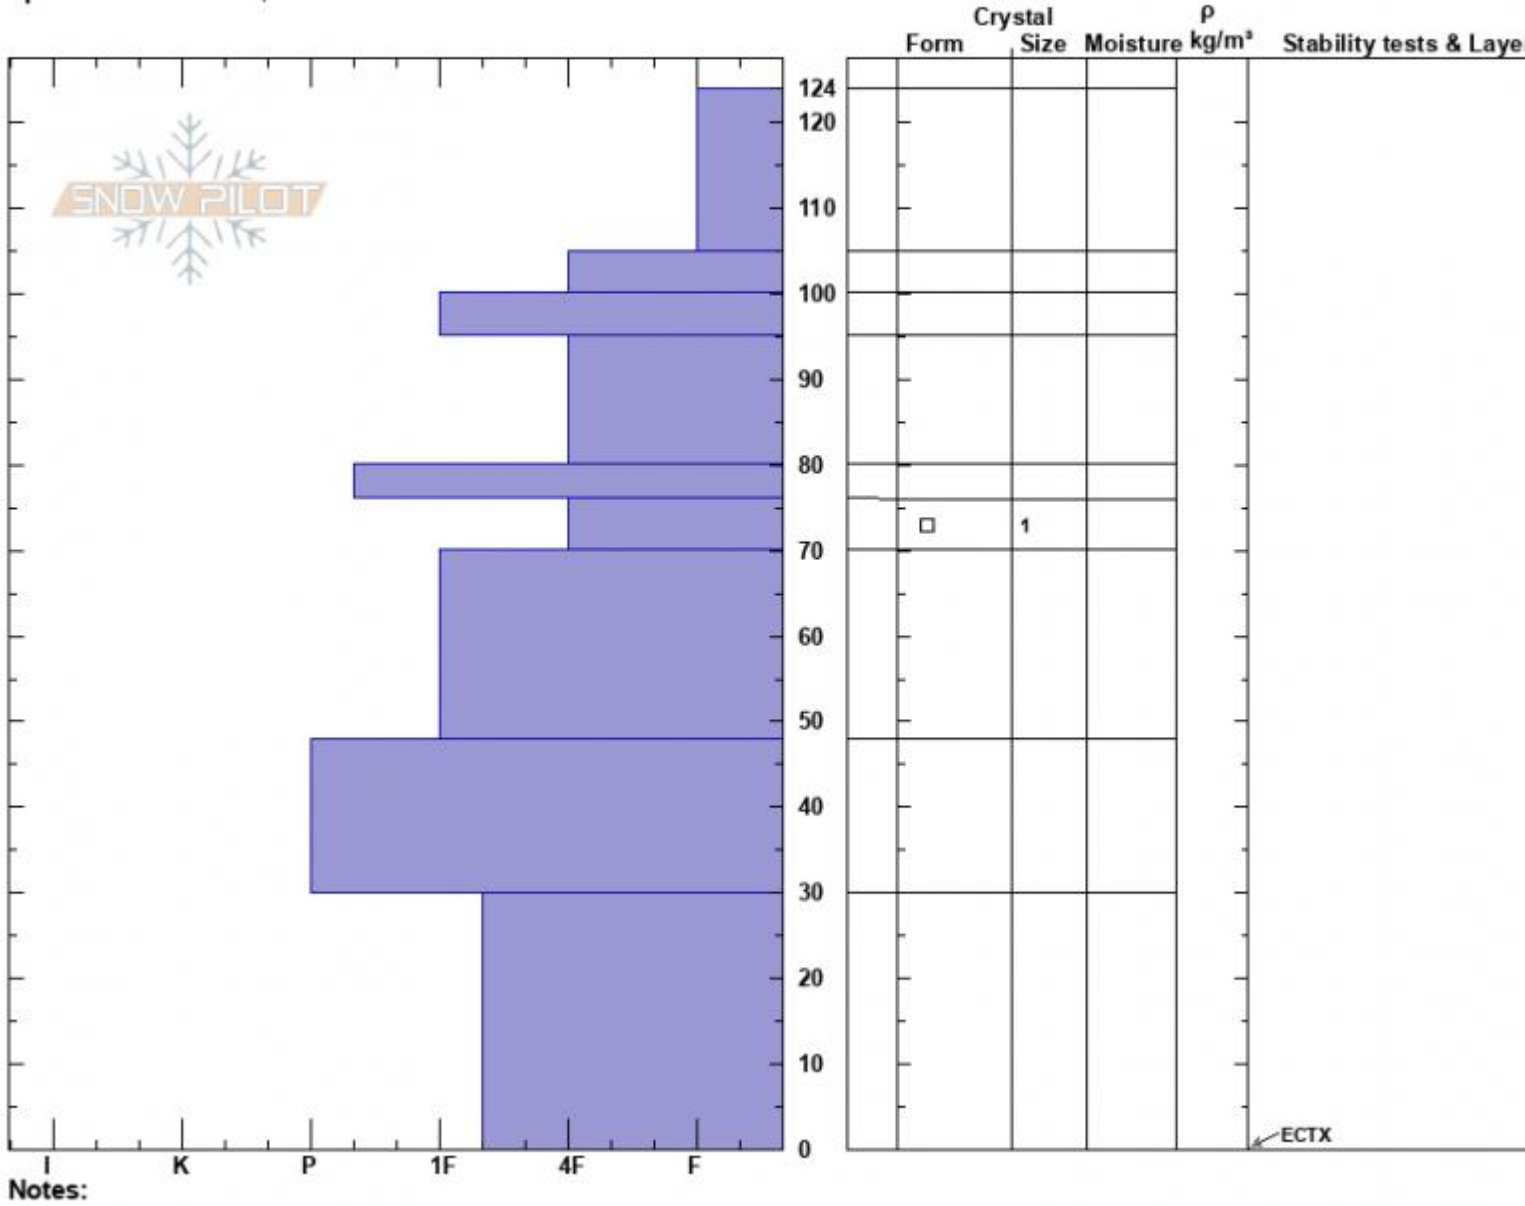

Gallatin Canyon  
 Madison Range-N  
 MT

Elevation: 7846 ft  
 Aspect: 114°

Specifics: We skied slope

Mark Staples  
 02/16/2025 - 11:20am

Co-ord: 45.32816N, -111.20183W

Slope Angle: 20°

Wind Loading: no

Stability: Very Good

Air Temperature:

Sky Cover: OVC

Precipitation: S1

Wind: S Light Breeze

HS:124

Layer Notes:

76-70cm: Problematic layer

Advisory Region  
 Northern Madison  
 Longitude  
 -111.41W

Latitude

45.30N

Northern Madison, 2025-02-16