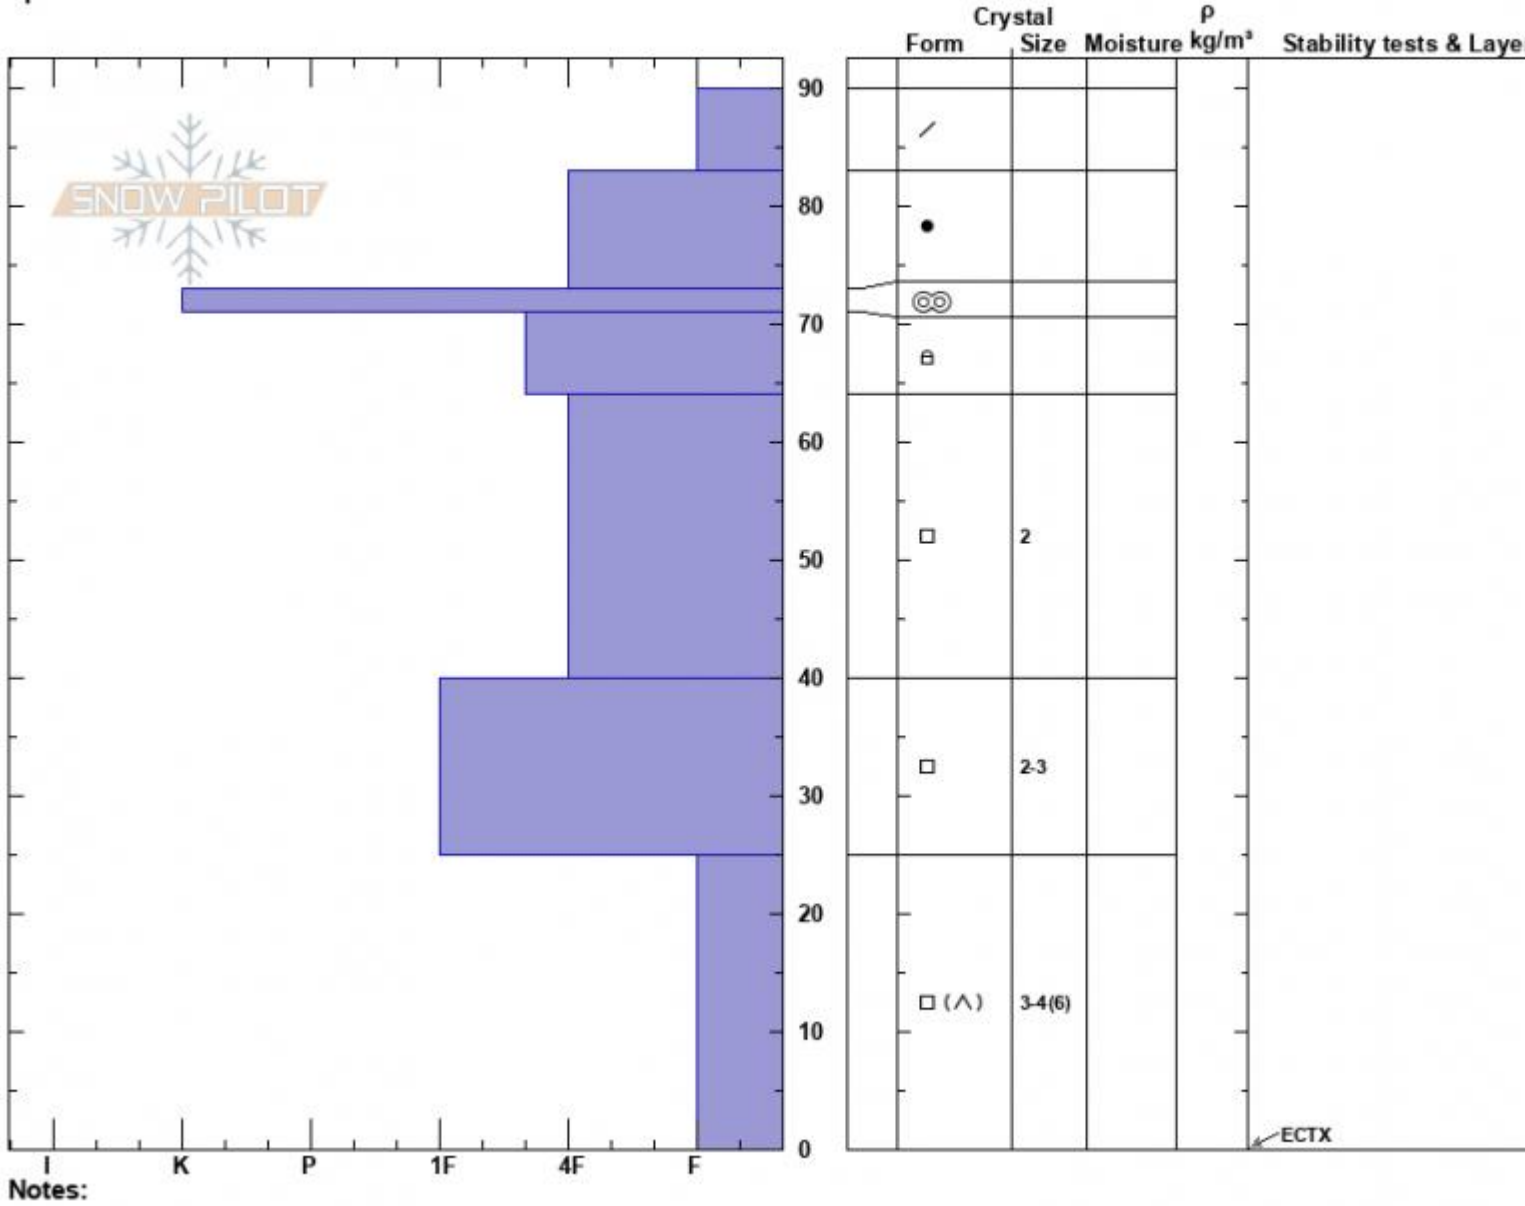

Specimen Creek
 Gallatin Range-S
 MT
 Elevation: 8100 ft
 Aspect: 275°
 Specifics:

Haylee Darby
 02/14/2025 - 2:00pm
 Co-ord: 45.03233N, -111.06006W
 Slope Angle: 20°
 Wind Loading: no

Stability:
 Air Temperature: -1°C
 Sky Cover: BKN
 Precipitation: NO
 Wind: S Light Breeze

HS:90
 PF:80
 PS:15
 Layer Notes:

Advisory Region
 Southern Gallatin
 Longitude
 -111.05W
 Latitude
 45.03N
 Southern Gallatin, 2025-02-14