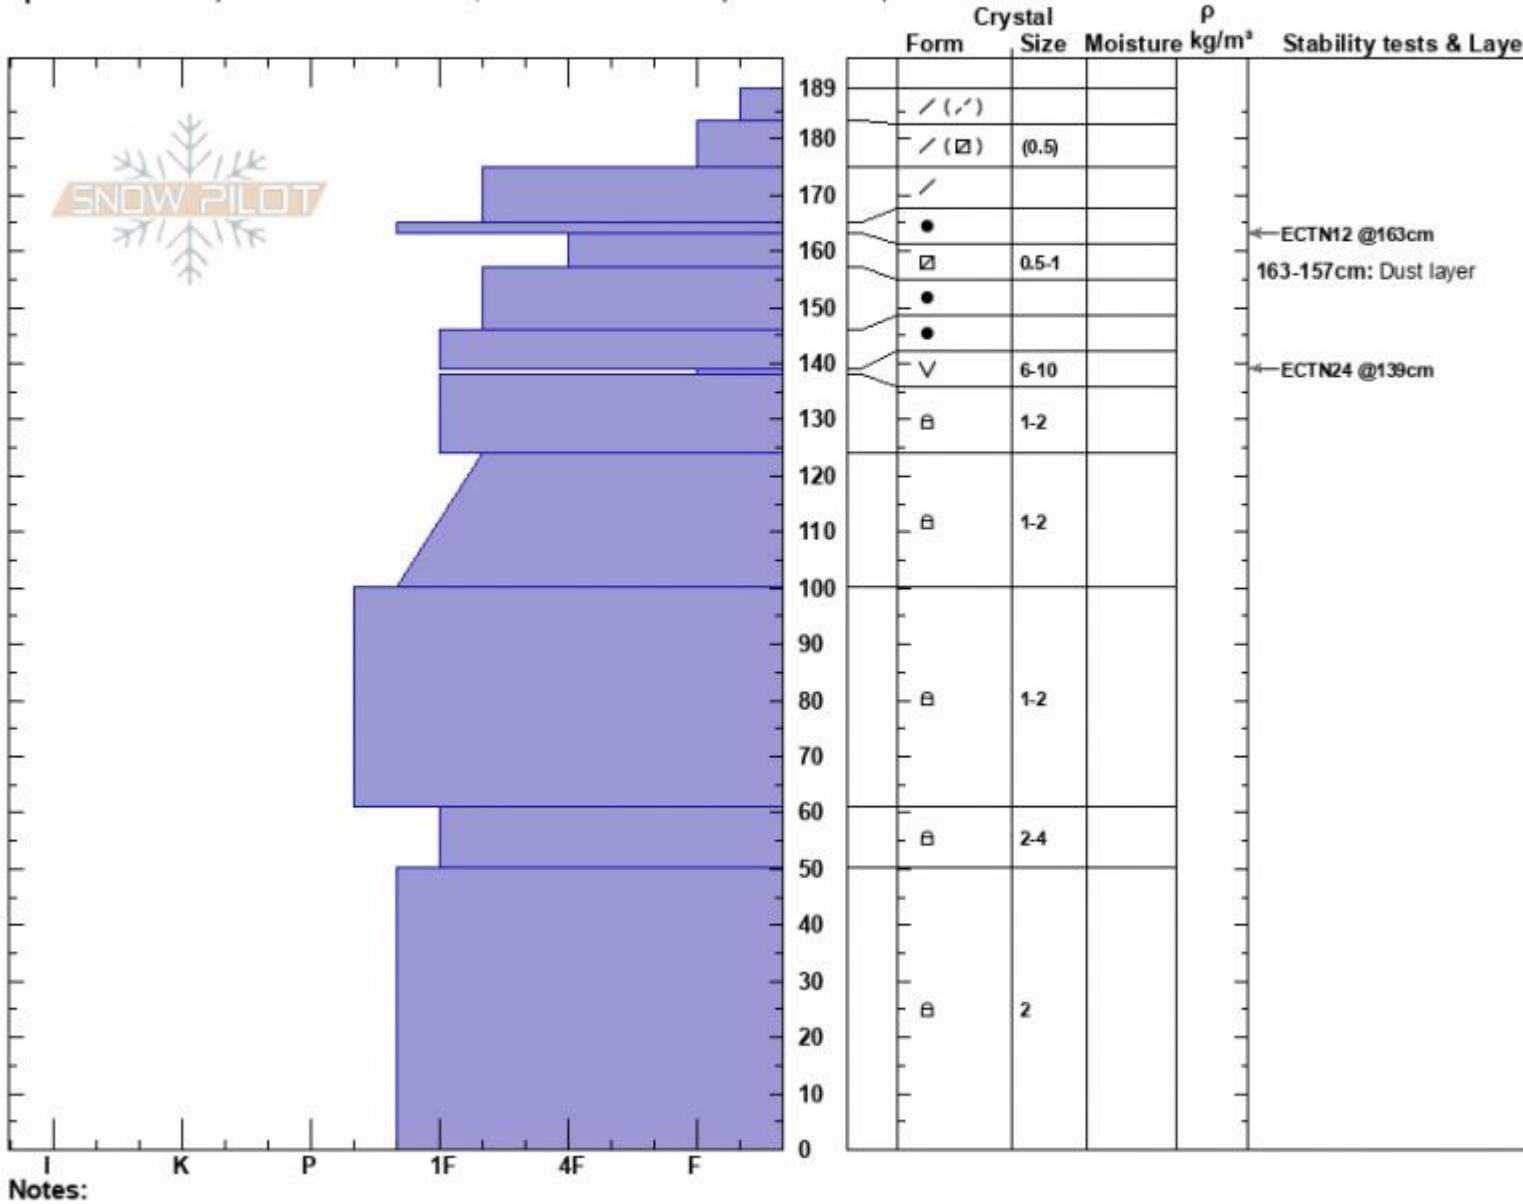

Sunlight Avalanche  
 Madison Range-S  
 MT  
 Elevation: 9130 ft  
 Aspect: 80°  
 Specifics: Pit is adjacent to avalanche: crown; Recent avalanche activity on different slopes

Dave Zinn  
 02/13/2025 - 11:30am  
 Co-ord: 44.96913N, -111.30240W  
 Slope Angle: 35°  
 Wind Loading: previous

Stability: Fair  
 Air Temperature: -14°C  
 Sky Cover: SCT  
 Precipitation: NO  
 Wind: SW Light Breeze

HS:189  
 PF:80  
 Layer Notes:  
 163-157cm: Dust layer  
 139-138cm: Problematic layer

Advisory Region  
 Southern Madison  
 Longitude  
 -111.27W  
 Latitude  
 45.06N

**Avalanche Details:** [Persistent Slab Avalanches in Taylor Fork Southern Madison, 2025-02-13](#)