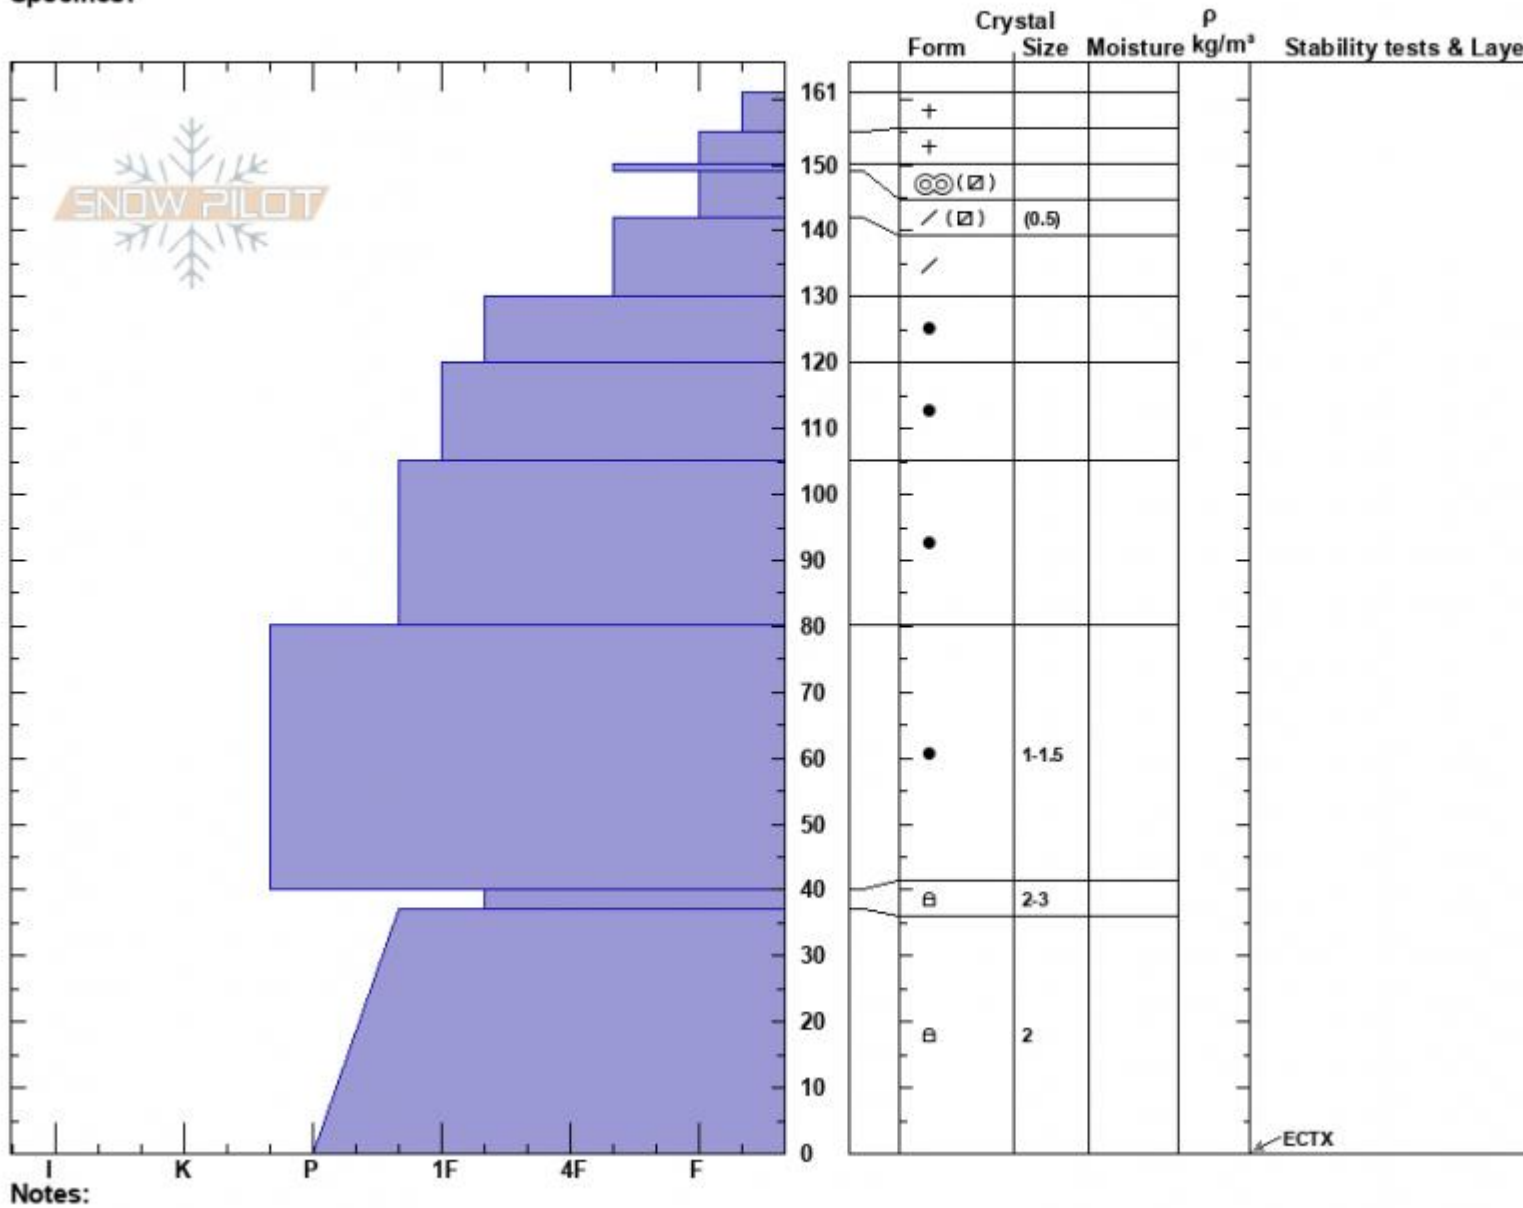

Refrigerator Chutes
 Bridger Range
 MT
 Elevation: 8323 ft
 Aspect: 2°
 Specifics:

Haylee Darby
 01/19/2025 - 11:50am
 Co-ord: 45.82880N, -110.93216W
 Slope Angle: 25°
 Wind Loading: no

Stability:
 Air Temperature: -14°C
 Sky Cover: OVC
 Precipitation: S1
 Wind: W Calm

HS:161 Layer Notes:

Advisory Region
 Bridger Range
 Longitude
 -110.93W
 Latitude
 45.83N
 Bridger Range, 2025-01-19