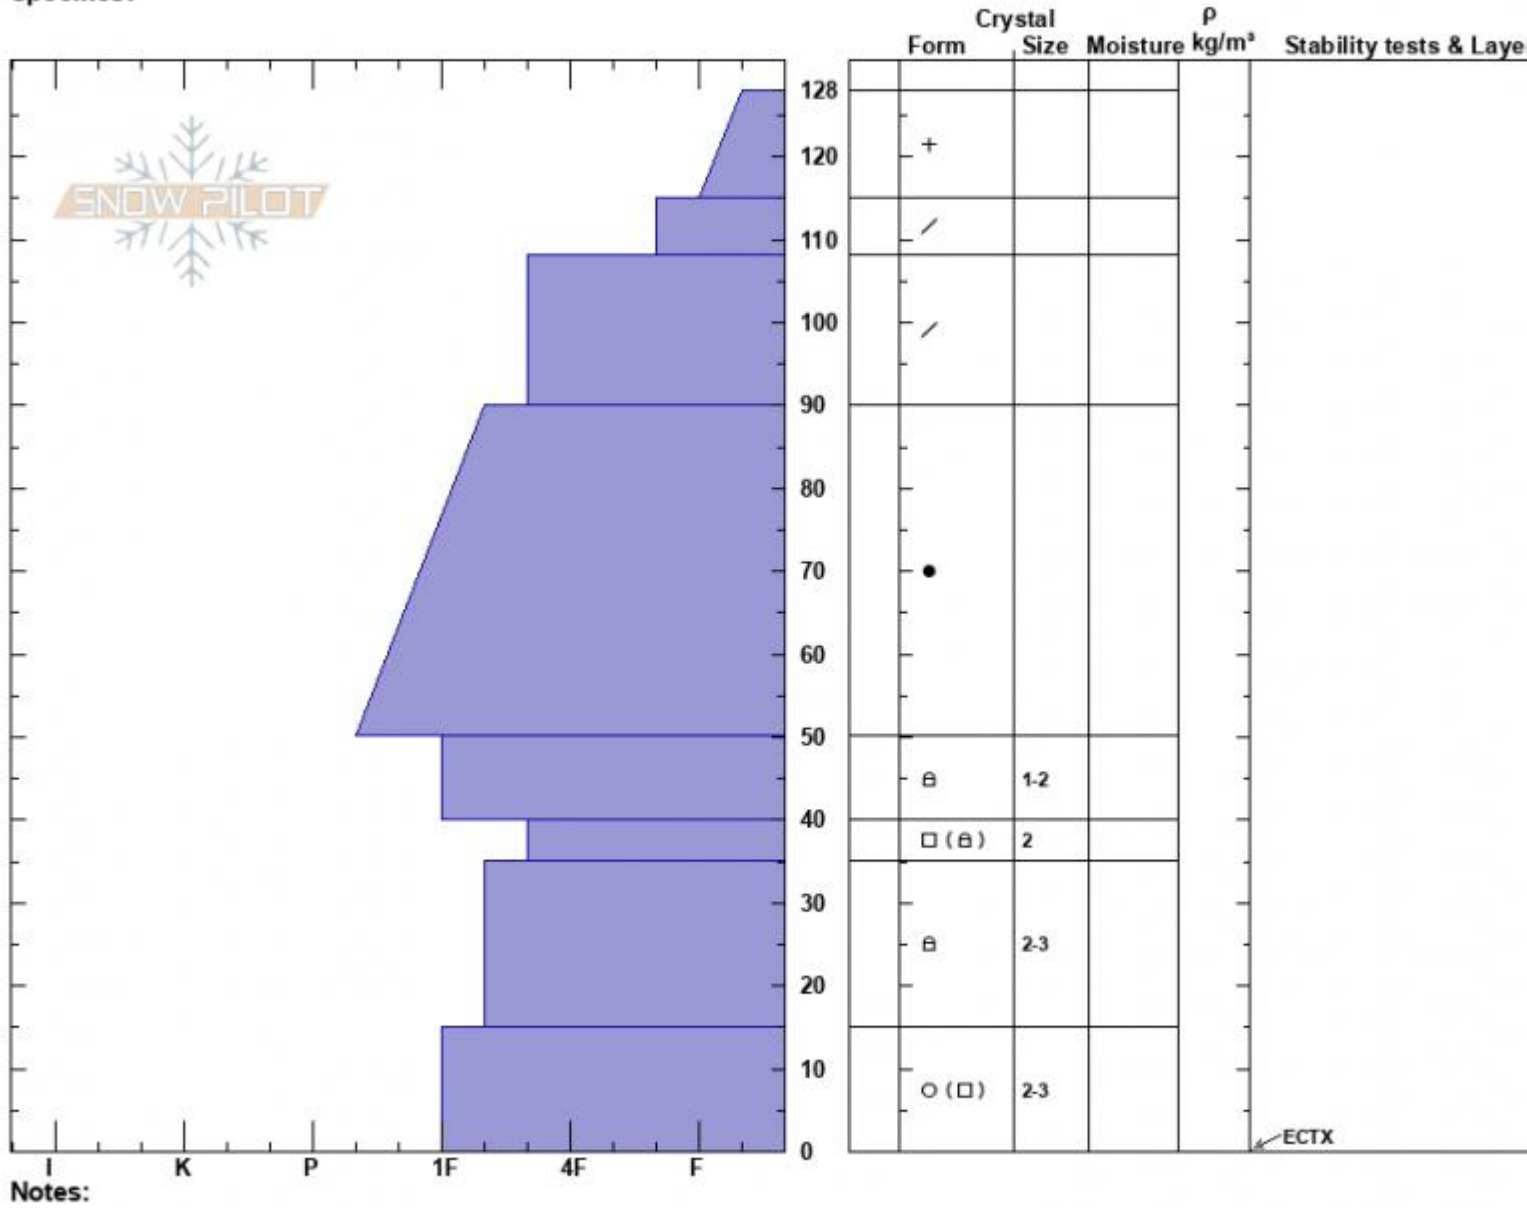

Mt. Ellis - Ridge  
 Gallatin Range-N  
 MT  
 Elevation: 7780 ft  
 Aspect: 60°  
 Specifics:

Alex Marienthal  
 01/17/2025 - 11:15am  
 Co-ord: 45.58444N, -110.95833W  
 Slope Angle: 22°  
 Wind Loading: yes

Stability: Good  
 Air Temperature: -12.5°C  
 Sky Cover: OVC  
 Precipitation:  
 Wind: W Light Breeze

HS:128  
 Layer Notes:  
 128-115cm: Problematic layer

Advisory Region  
 Northern Gallatin  
 Longitude  
 -110.96W  
 Latitude  
 45.58N  
 Northern Gallatin, 2025-01-17