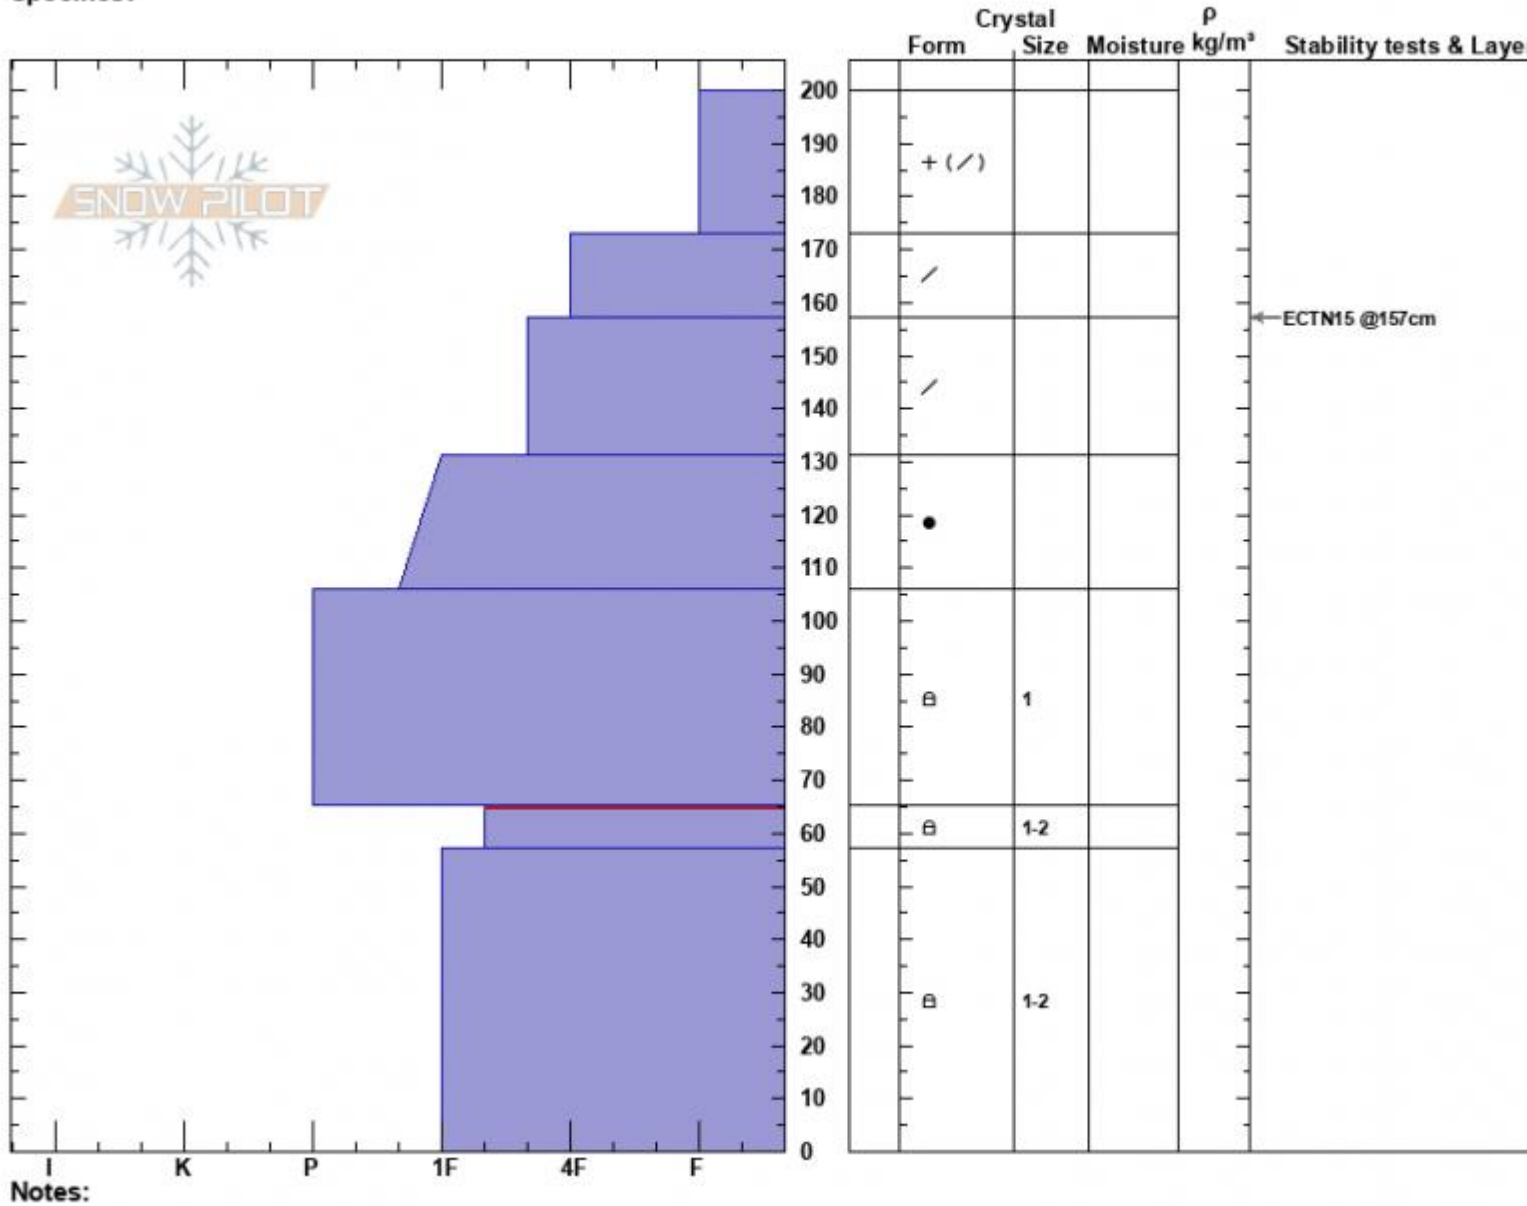

Below Windy Pass
 Gallatin Range-N
 MT
 Elevation: 8640 ft
 Aspect: 230°
 Specifics:

Dave Zinn
 01/14/2025 - 1:00pm
 Co-ord: 45.24063N, -111.11333W
 Slope Angle: 27°
 Wind Loading: no

Stability: Good
 Air Temperature:
 Sky Cover: CLR
 Precipitation: NO
 Wind: Calm

HS:200 Layer Notes:
 PF:75 65-57cm:Problematic layer

Notes:
 Advisory Region
 Northern Gallatin
 Longitude
 -111.14W
 Latitude
 45.29N
 Northern Gallatin, 2025-01-14