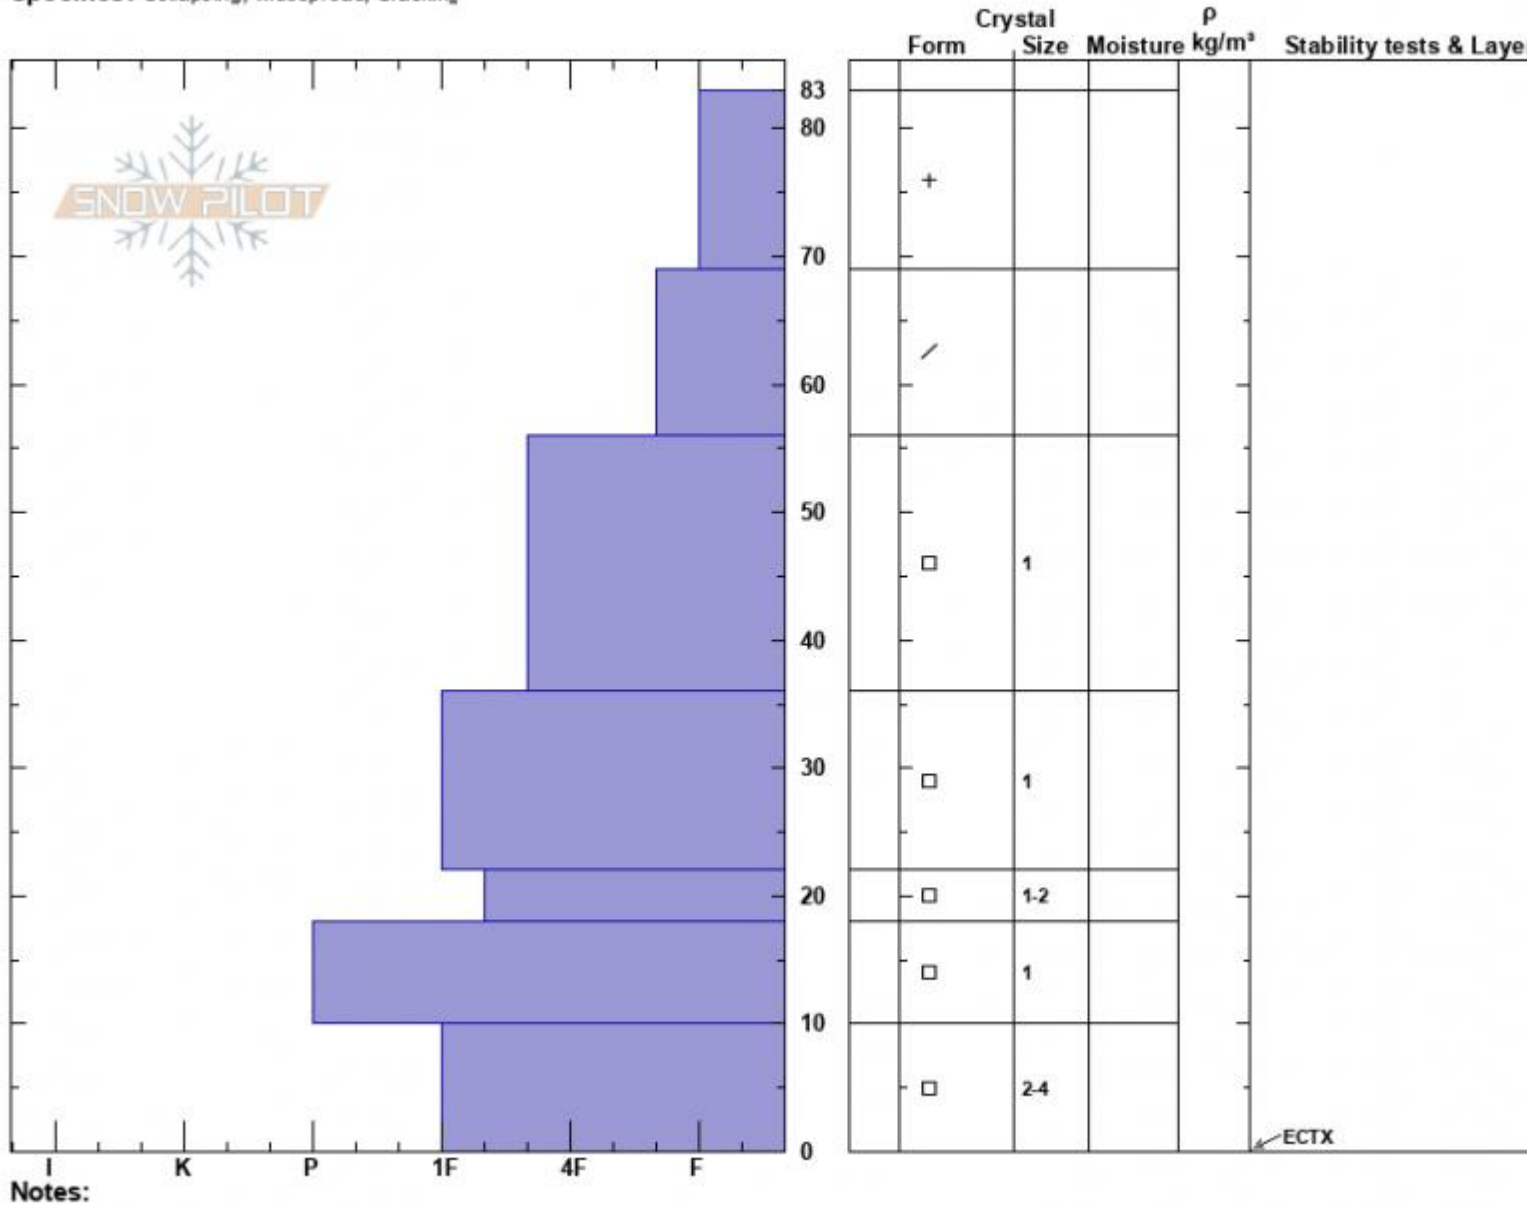

Bacon Rind South  
Madison Range-S  
MT

Elevation: 8665 ft  
Aspect: 144°

Specifics: Collapsing, widespread, Cracking

Haylee Darby  
01/13/2025 - 12:00pm

Co-ord: 44.96908N, -111.09440W

Slope Angle: 18°

Wind Loading: no

Stability:

Air Temperature: -11°C

Sky Cover: OVC

Precipitation: S-1

Wind: W Calm

HS:83

PF:83

Layer Notes:

Advisory Region  
Southern Madison

Longitude  
-111.10W

Latitude  
44.96N

Southern Madison, 2025-01-13