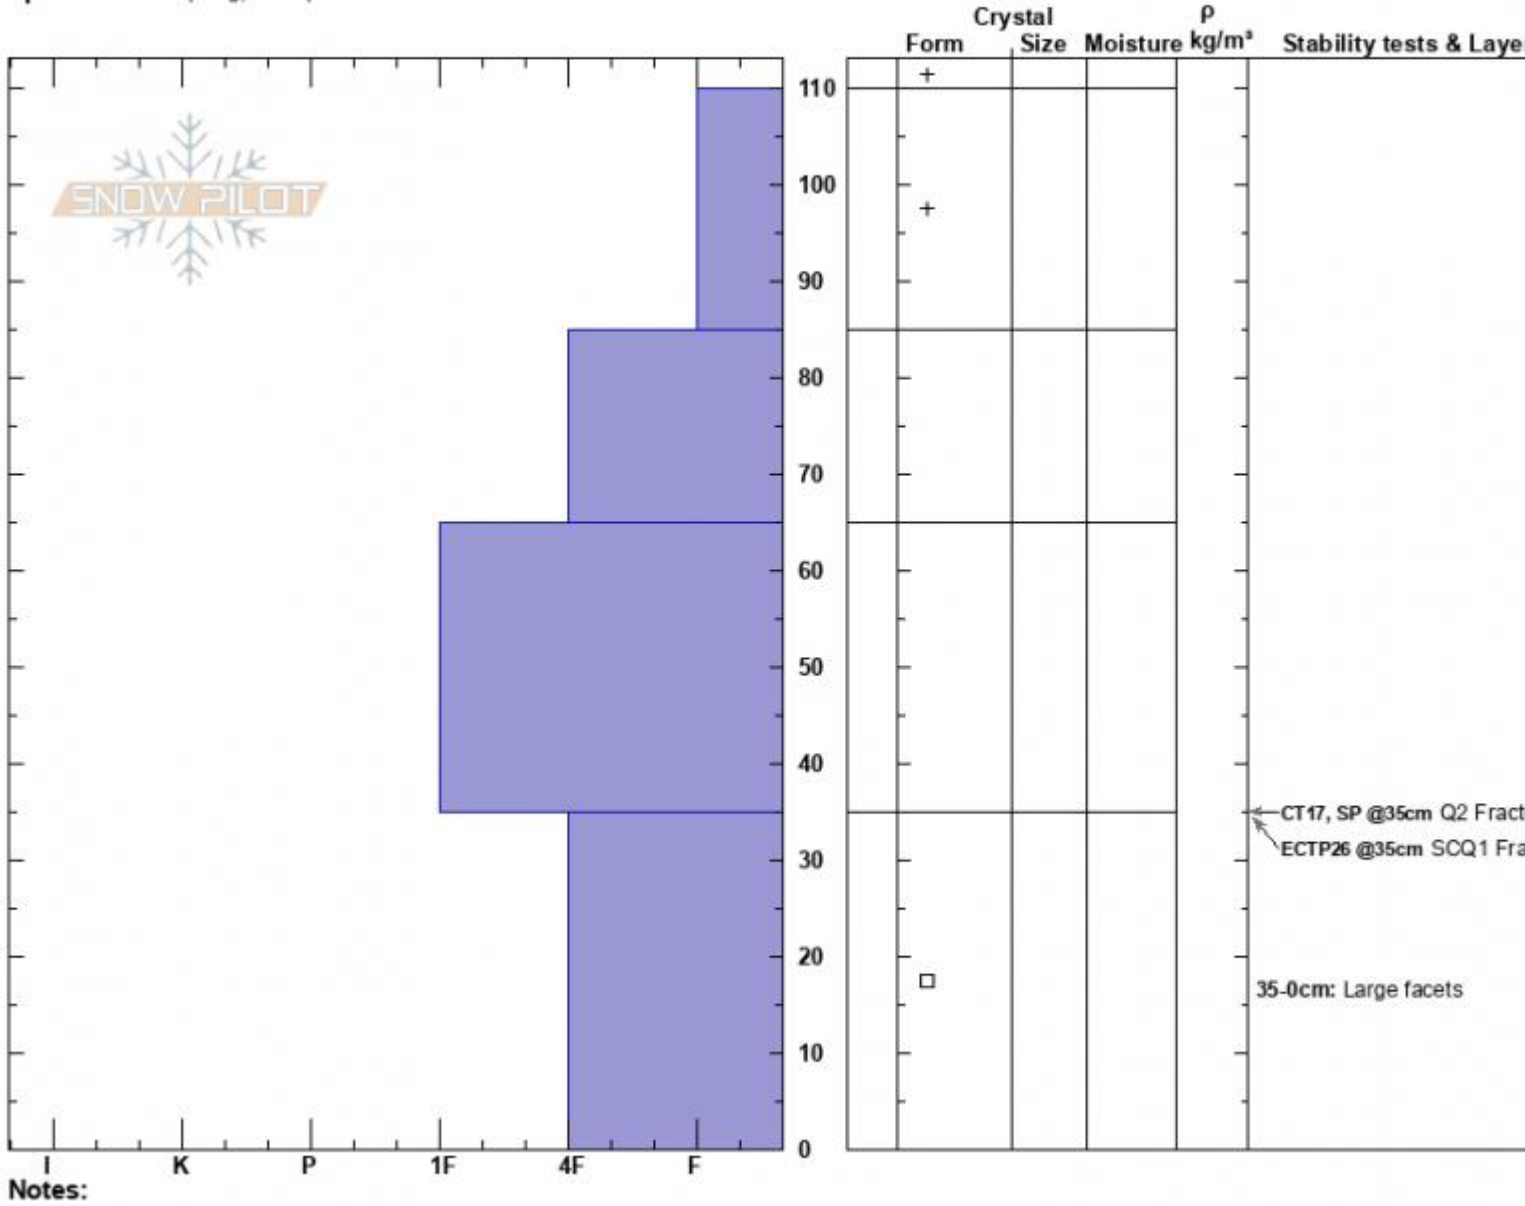

Sheep Creek  
 Lionhead Range  
 MT  
 Elevation: 7652 ft  
 Aspect: E  
 Specifics: Collapsing, widespreac

Connor Culver  
 01/11/2025 - 1:00pm  
 Co-ord: 44.79968N, -111.39103W  
 Slope Angle: 15°  
 Wind Loading:

Stability: Poor  
 Air Temperature: 20°F  
 Sky Cover: SCT  
 Precipitation: NO  
 Wind: W Light Breeze

HS:110 **Layer Notes:**  
 35-0cm: Large facets  
 35-0cm: Problematic layer

Advisory Region  
 Lionhead Range  
 Longitude  
 -111.39W  
 Latitude  
 44.80N  
 Lionhead Range, 2025-01-12