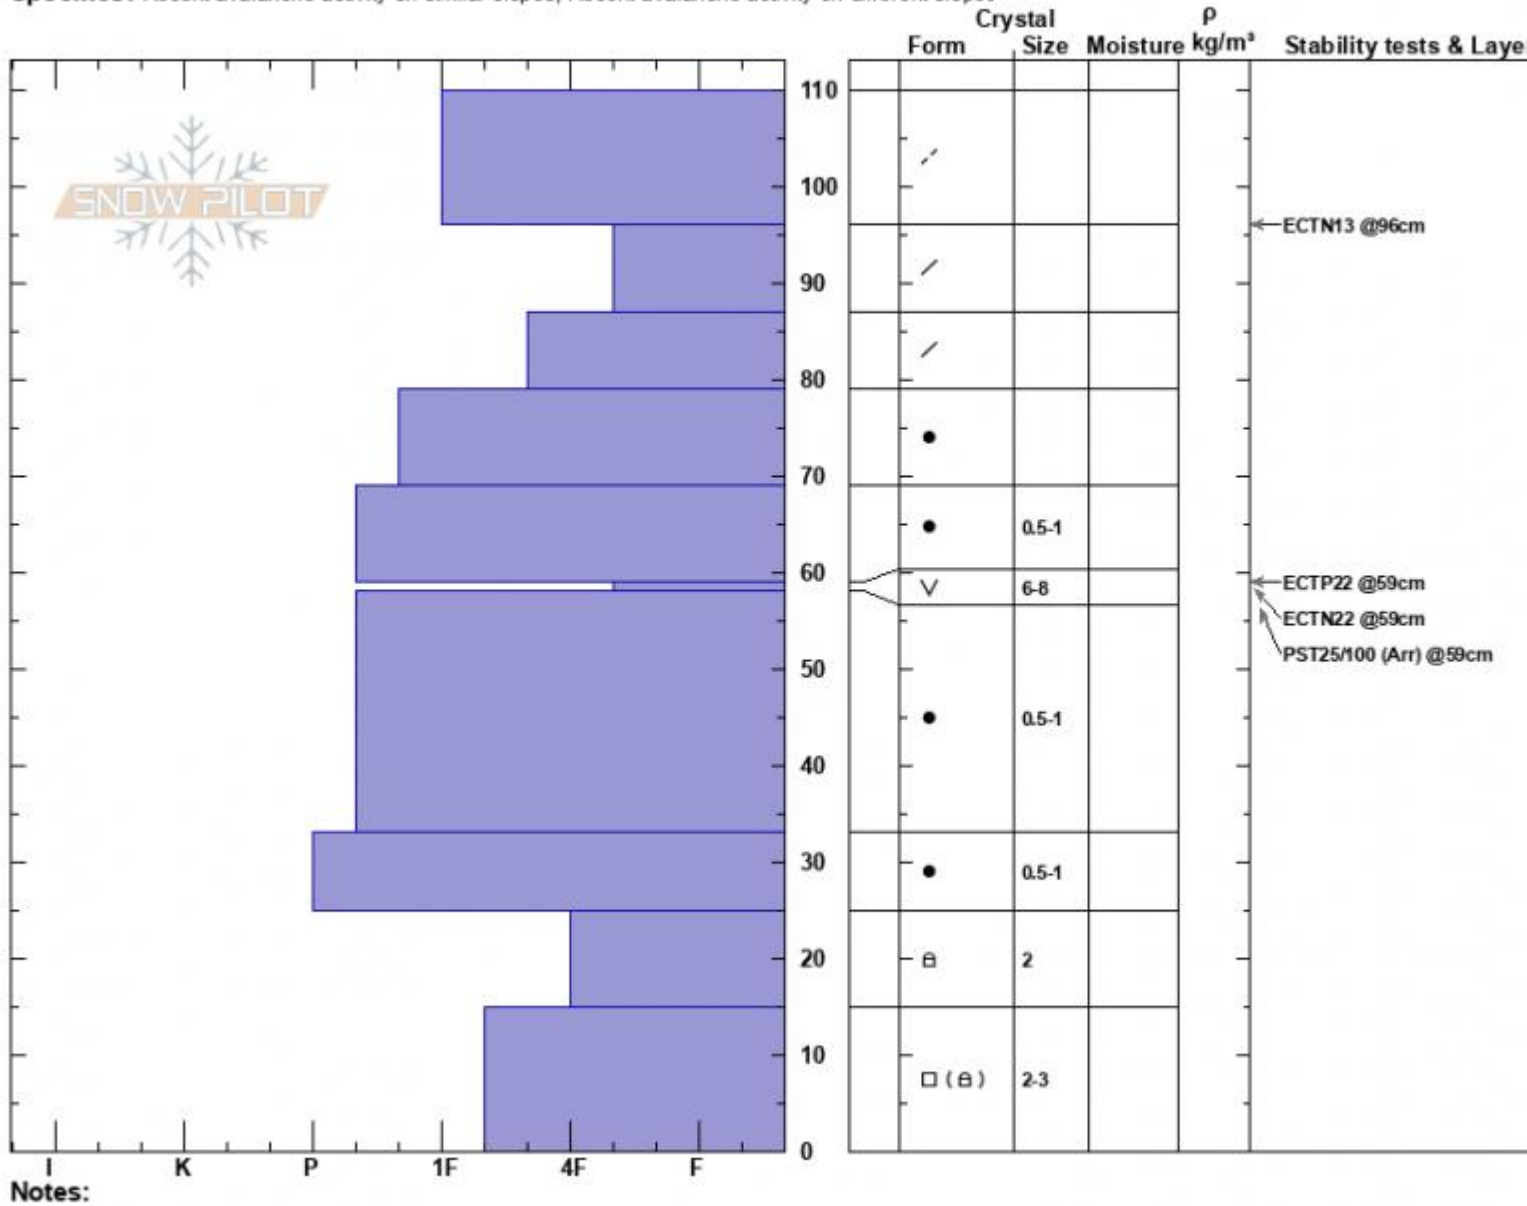

Robs Knob  
 Cooke City  
 MT  
 Elevation: 9562 ft  
 Aspect: 23°  
 Specifics: Recent avalanche activity on similar slopes; Recent avalanche activity on different slopes

Alex Marienthal  
 12/20/2024 - 2:20pm  
 Co-ord: 45.06775N, -109.95294W  
 Slope Angle: 15°  
 Wind Loading: previous

Stability: Poor  
 Air Temperature:  
 Sky Cover: FEW  
 Precipitation: NO  
 Wind: SW Light Breeze

HS:110    Layer Notes:  
 59-58cm:Problematic layer

Advisory Region  
 Cooke City  
 Longitude  
 -109.96W  
 Latitude  
 45.07N  
 Cooke City, 2024-12-20