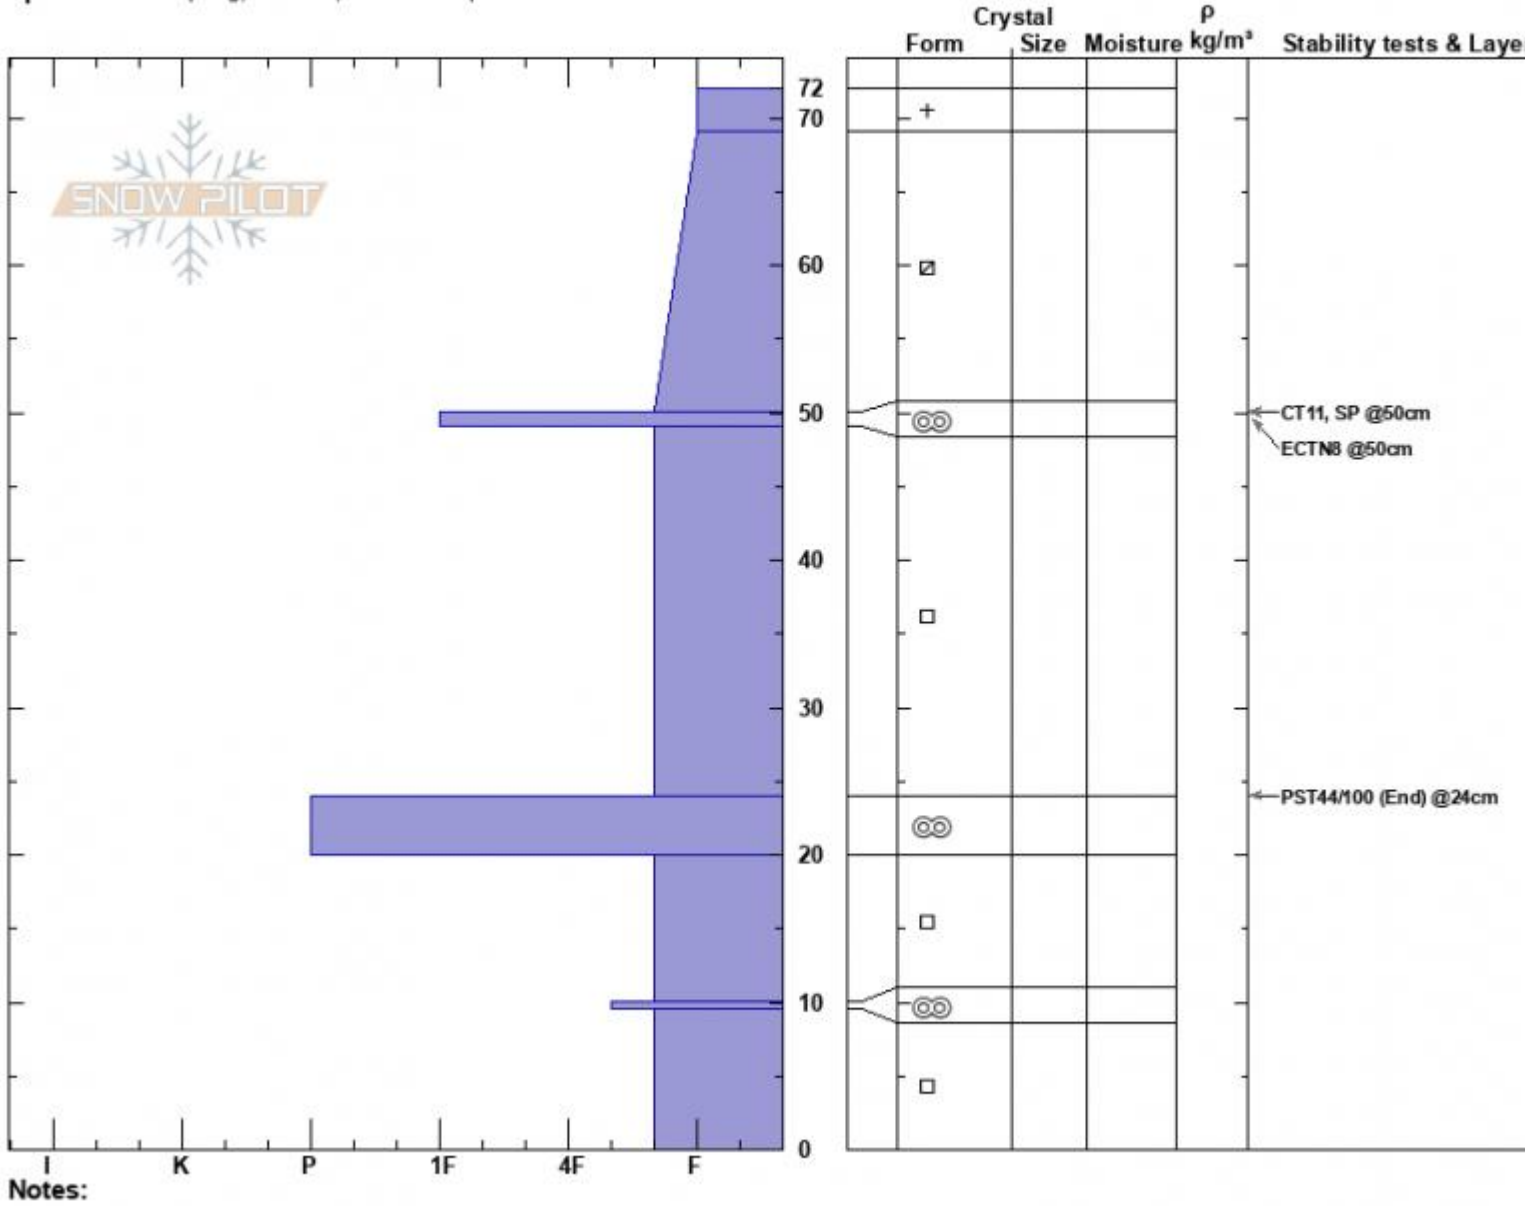

Flanders SE Face  
 Gallatin Range-N  
 MT  
 Elevation: 9530 ft  
 Aspect: 137°  
 Specifics: Collapsing, localized; We skied slope

Eddie Webb  
 12/19/2024 - 11:30am  
 Co-ord: 45.43612N, -110.94119W  
 Slope Angle: 29°  
 Wind Loading:

Stability:  
 Air Temperature: -6°C  
 Sky Cover: CLR  
 Precipitation: NO  
 Wind: W Light Breeze

HS:72  
 PF:40  
 PS:25  
 Layer Notes:

Advisory Region  
 Northern Gallatin  
 Longitude  
 -110.94W  
 Latitude  
 45.44N  
 Northern Gallatin, 2024-12-19