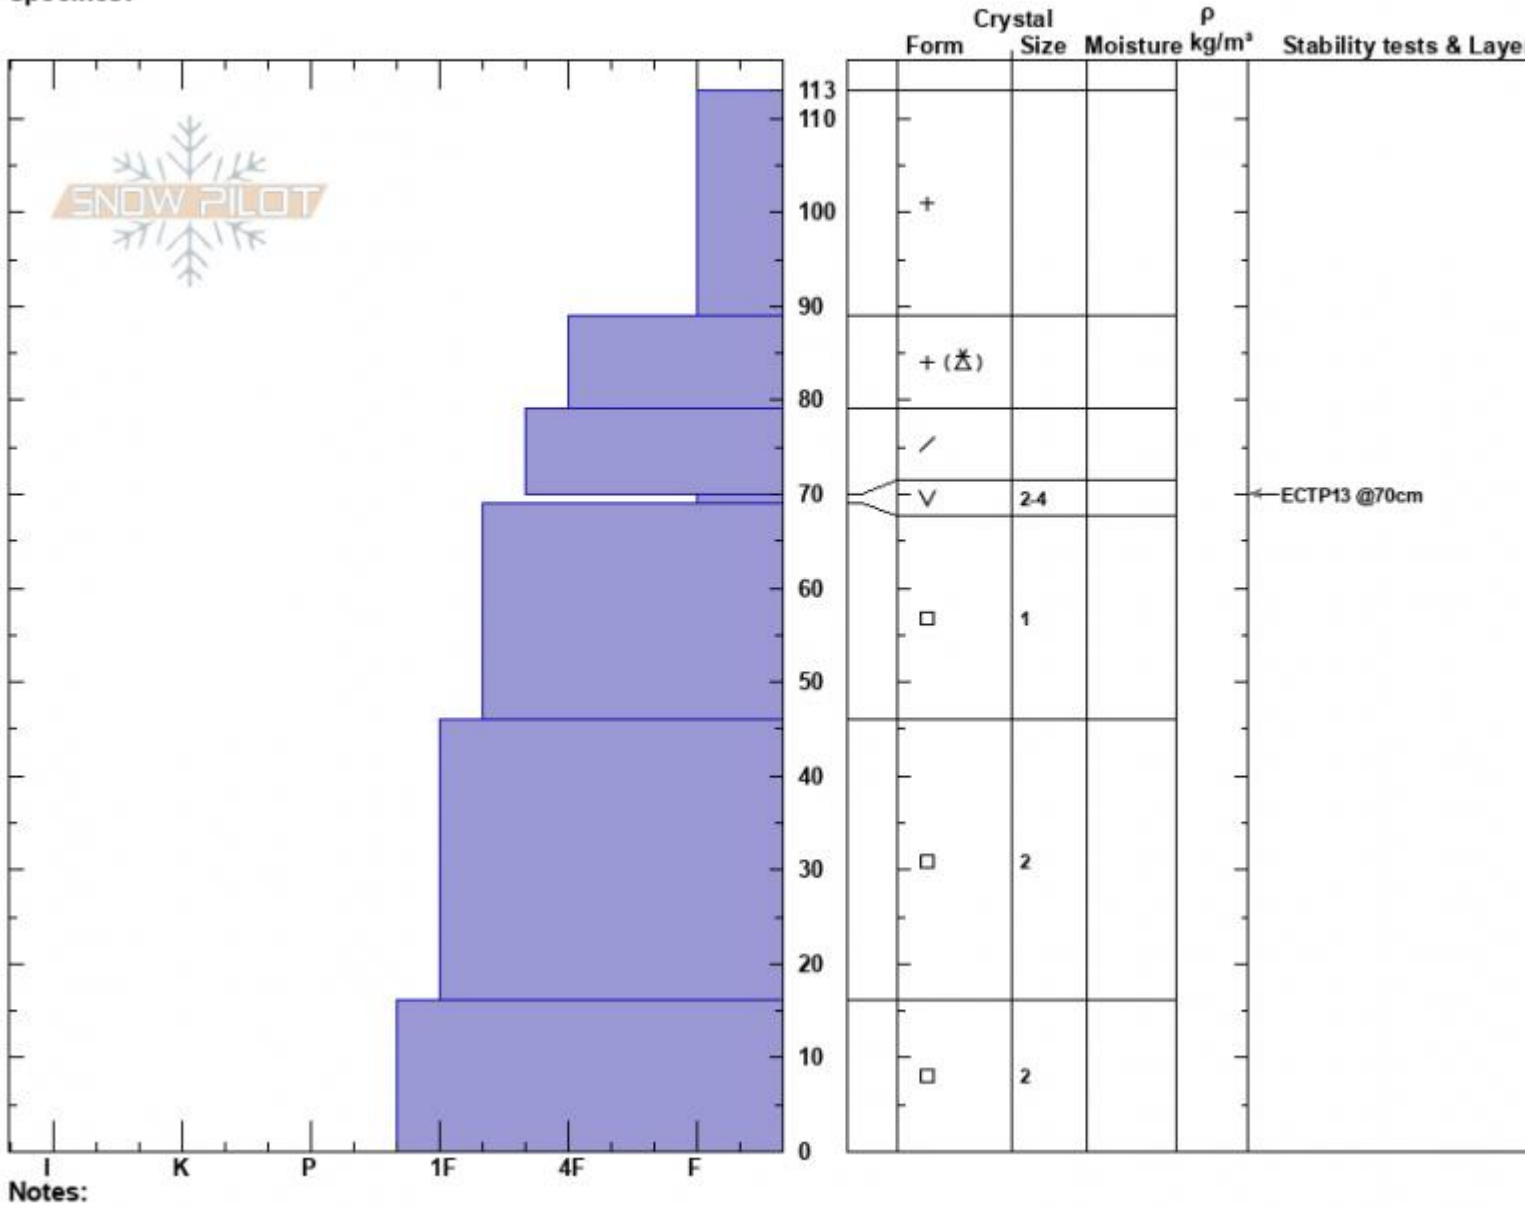

Almost Died
 Cooke City
 MT
 Elevation: 9420 ft
 Aspect: 12°
 Specifics:

Haylee Darby
 12/16/2024 - 2:44pm
 Co-ord: 45.04994N, -109.92896W
 Slope Angle: 25°
 Wind Loading:

Stability:
 Air Temperature: -7°C
 Sky Cover: OVC
 Precipitation: S1
 Wind: W Calm

HS:113 Layer Notes:

Notes:
 Advisory Region
 Cooke City
 Longitude
 -109.95W
 Latitude
 45.06N
 Cooke City, 2024-12-16