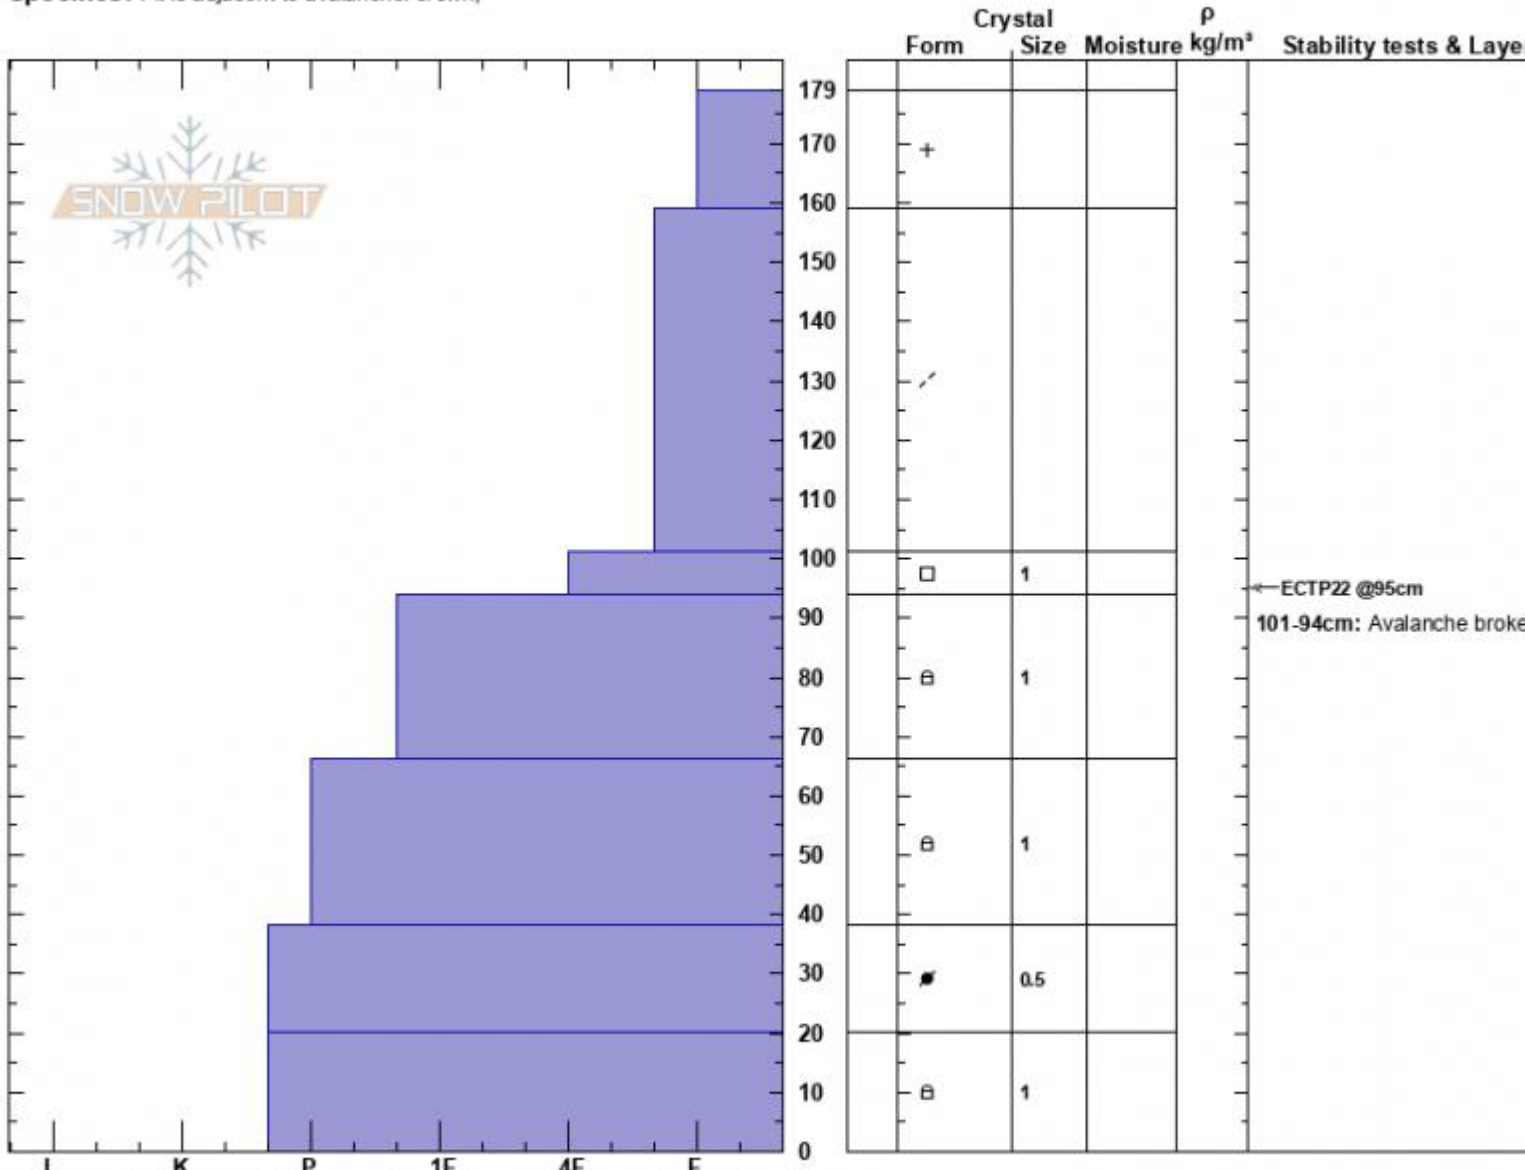

Henderson Crown ASr
 Cooke City
 MT
 Elevation: 8997 ft
 Aspect: 86°
 Specifics: Pit is adjacent to avalanche: crown;

Haylee Darby
 12/16/2024 - 12:45pm
 Co-ord: 45.04595N, -109.92256W
 Slope Angle: 38°
 Wind Loading: yes

Stability:
 Air Temperature: -7°C
 Sky Cover: OVC
 Precipitation: S2
 Wind: W Light Breeze

HS:179 Layer Notes:
 101-94cm: Avalanche broke here

Notes: SS-ASr-R3-D1-I, 100' wide, 50' vertical run. Skier remote triggered from 50' away.

Advisory Region
 Cooke City
 Longitude
 -109.95W
 Latitude
 45.06N
 Cooke City, 2024-12-16