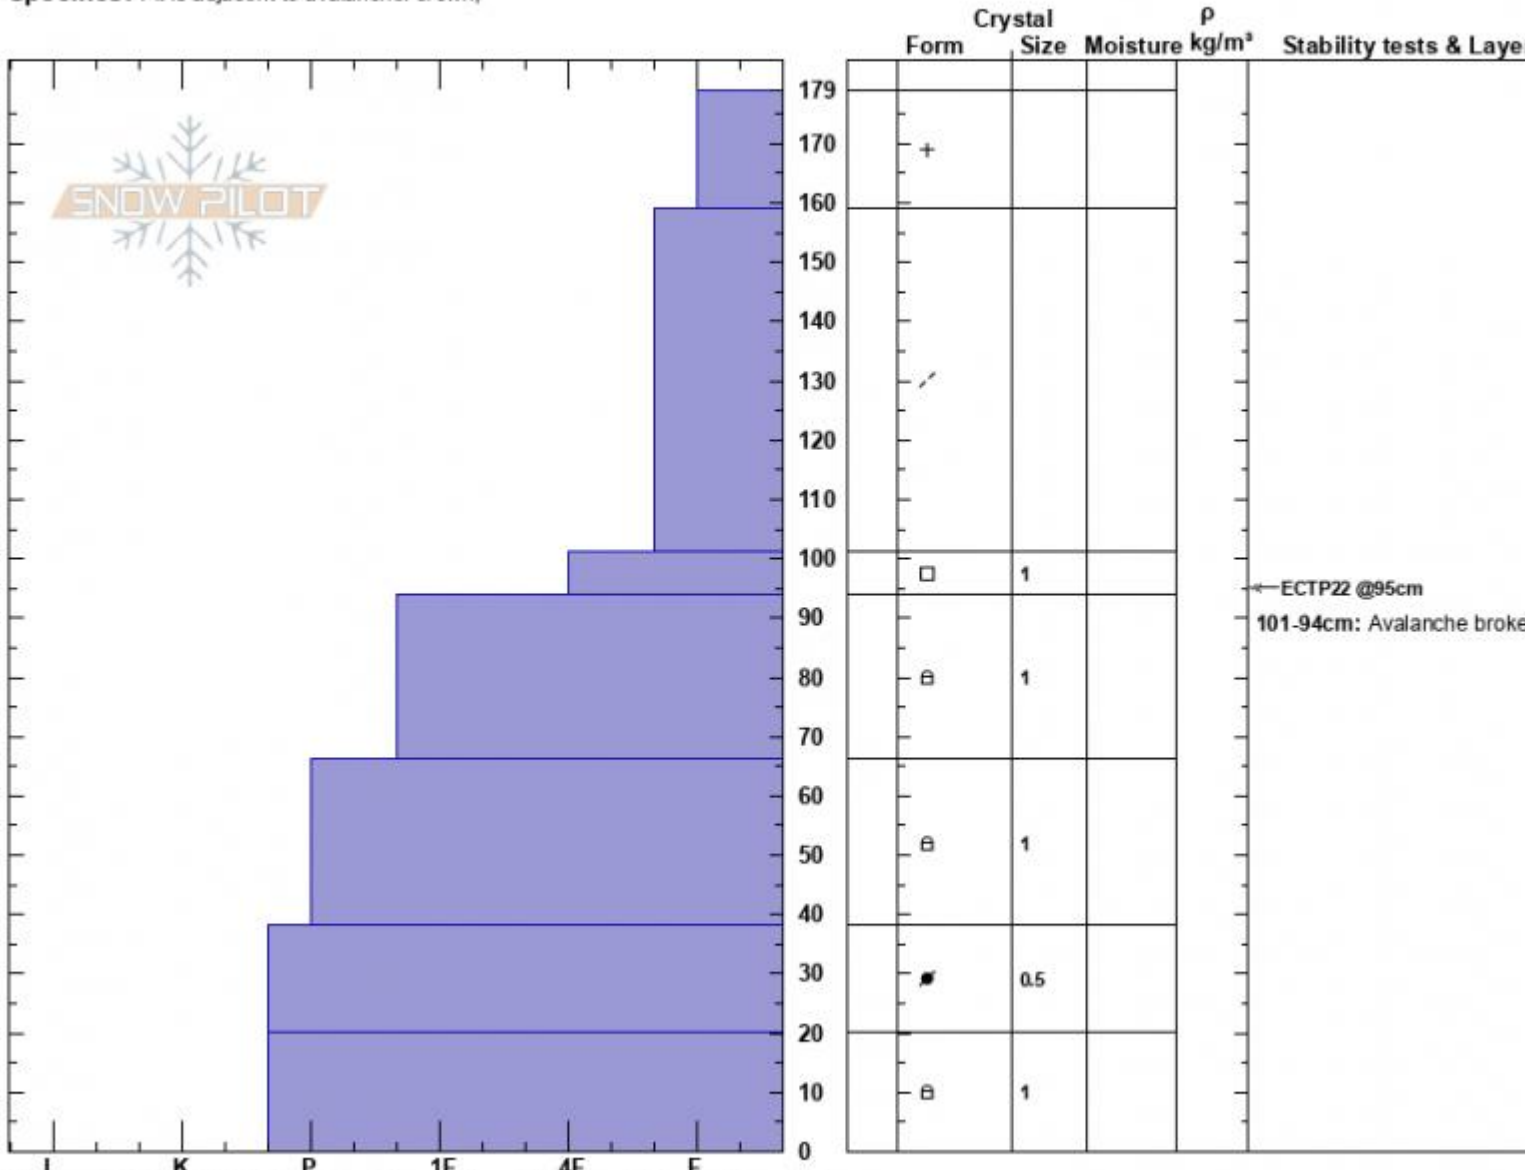

Henderson Crown ASr
 Cooke City
 MT
 Elevation: 8997 ft
 Aspect: 86°
 Specifics: Pit is adjacent to avalanche: crown;

Haylee Darby
 12/16/2024 - 12:45pm
 Co-ord: 45.04595N, -109.92256W
 Slope Angle: 38°
 Wind Loading: yes

Stability:
 Air Temperature: -7°C
 Sky Cover: OVC
 Precipitation: S2
 Wind: W Light Breeze

HS:179 **Layer Notes:**
 101-94cm: Avalanche broke here

Notes: SS-ASr-R3-D1-I, 100' wide, 50' vertical run. Skier remote triggered from 50' away.

Advisory Region
 Cooke City
 Longitude
 -109.95W
 Latitude
 45.06N
 Cooke City, 2024-12-16