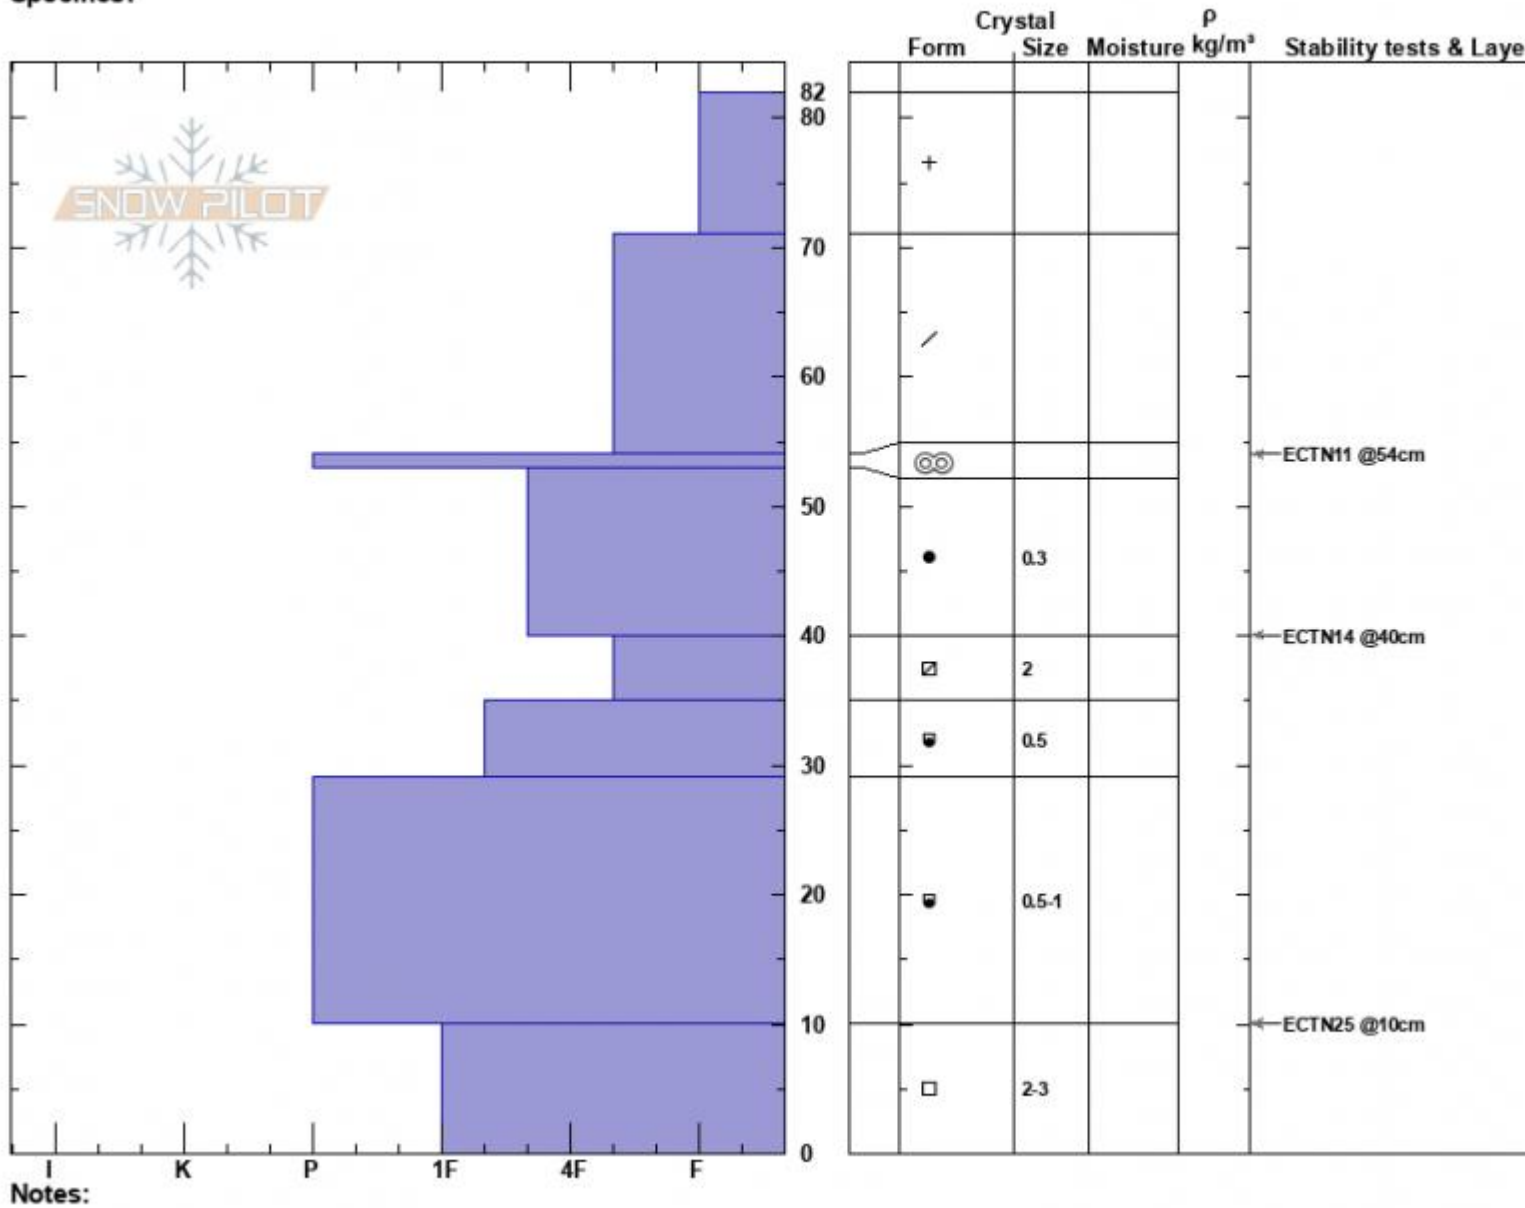

Henderson West  
 Cooke City  
 MT  
 Elevation: 9405 ft  
 Aspect: 277°  
 Specifics:

Haylee Darby  
 12/17/2024 - 10:00am  
 Co-ord: 45.04308N, -109.94364W  
 Slope Angle: 28°  
 Wind Loading: no

Stability:  
 Air Temperature: 0°C  
 Sky Cover: FEW  
 Precipitation: NO  
 Wind: NW Calm

HS:82  
 PF:55  
 PS:39  
 Layer Notes:

Advisory Region  
 Cooke City  
 Longitude  
 -109.95W  
 Latitude  
 45.05N  
 Cooke City, 2024-12-17