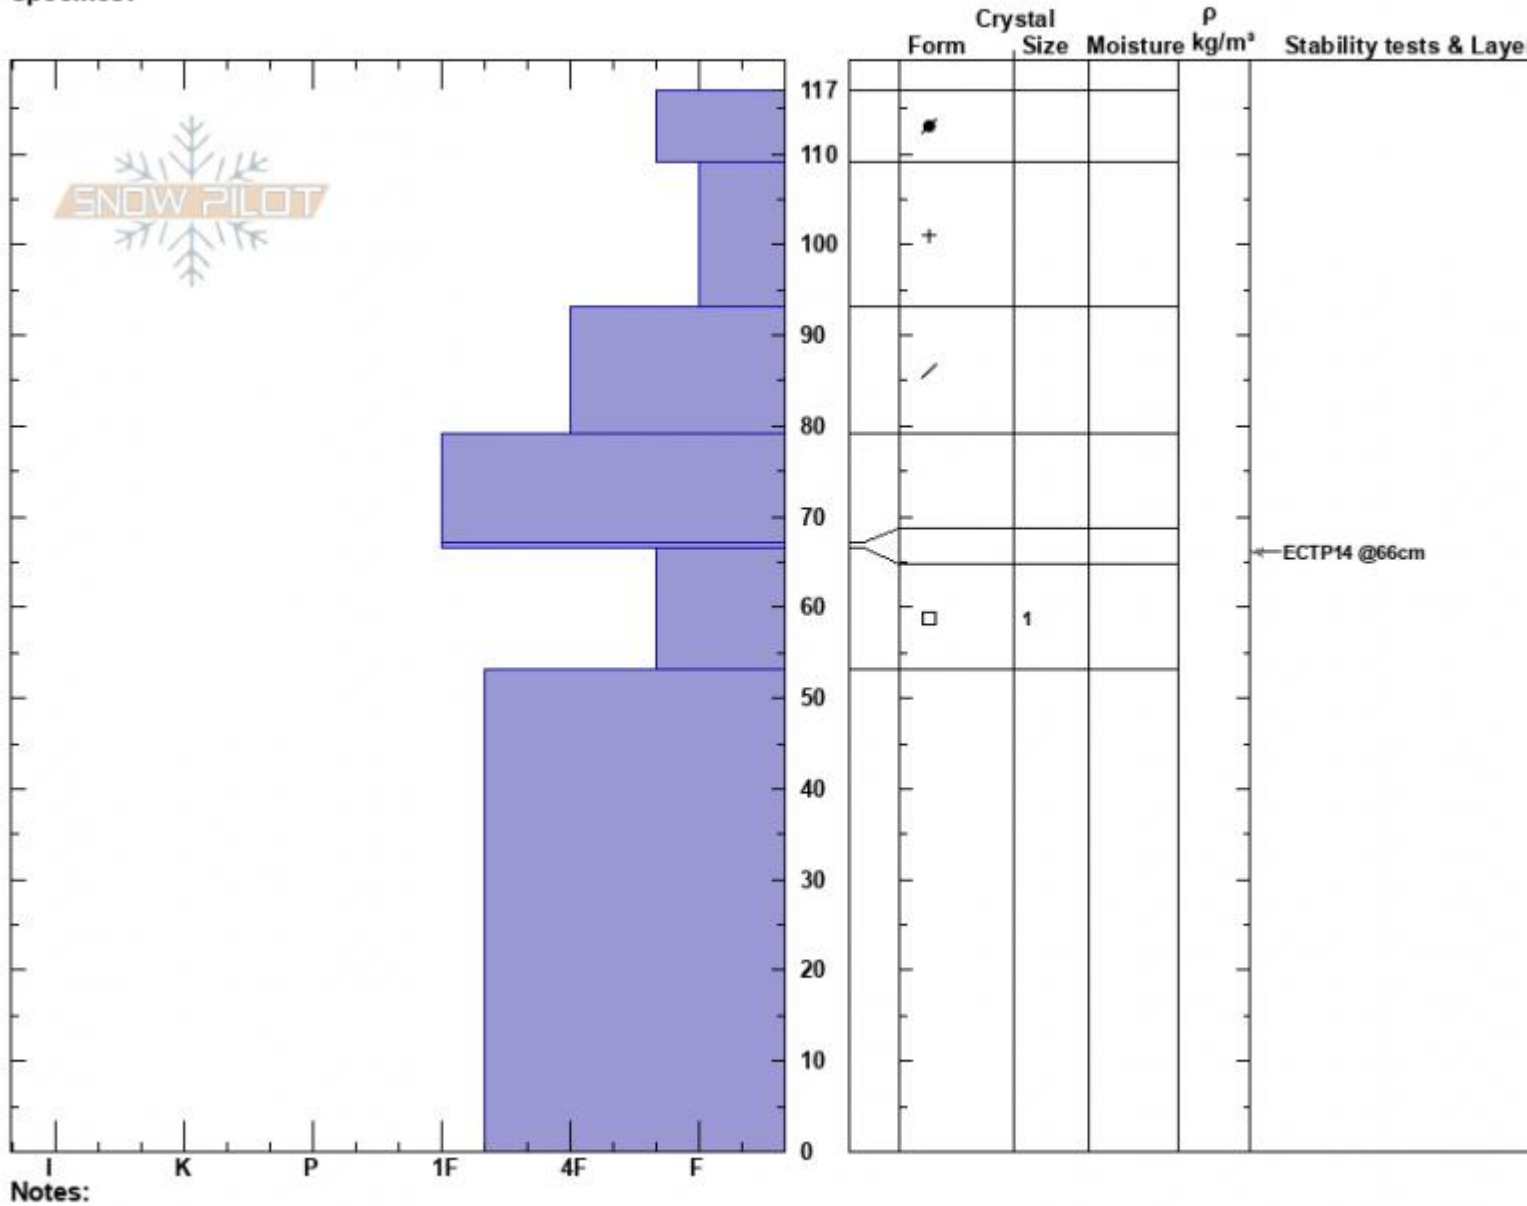

Middle Basin
 Madison Range-N
 MT
 Elevation: 9300 ft
 Aspect: 75°
 Specifics:

Ian Hoyer
 12/18/2024 - 12:00pm
 Co-ord: 45.32954N, -111.38143W
 Slope Angle: 31°
 Wind Loading: previous

Stability: Poor
 Air Temperature:
 Sky Cover: OVC
 Precipitation: S-1
 Wind: S Strong

HS:117
 PF:75
 PS:15
 Layer Notes:

Notes:

Advisory Region
 Northern Madison
 Longitude
 -111.39W
 Latitude
 45.34N
 Northern Madison, 2024-12-18