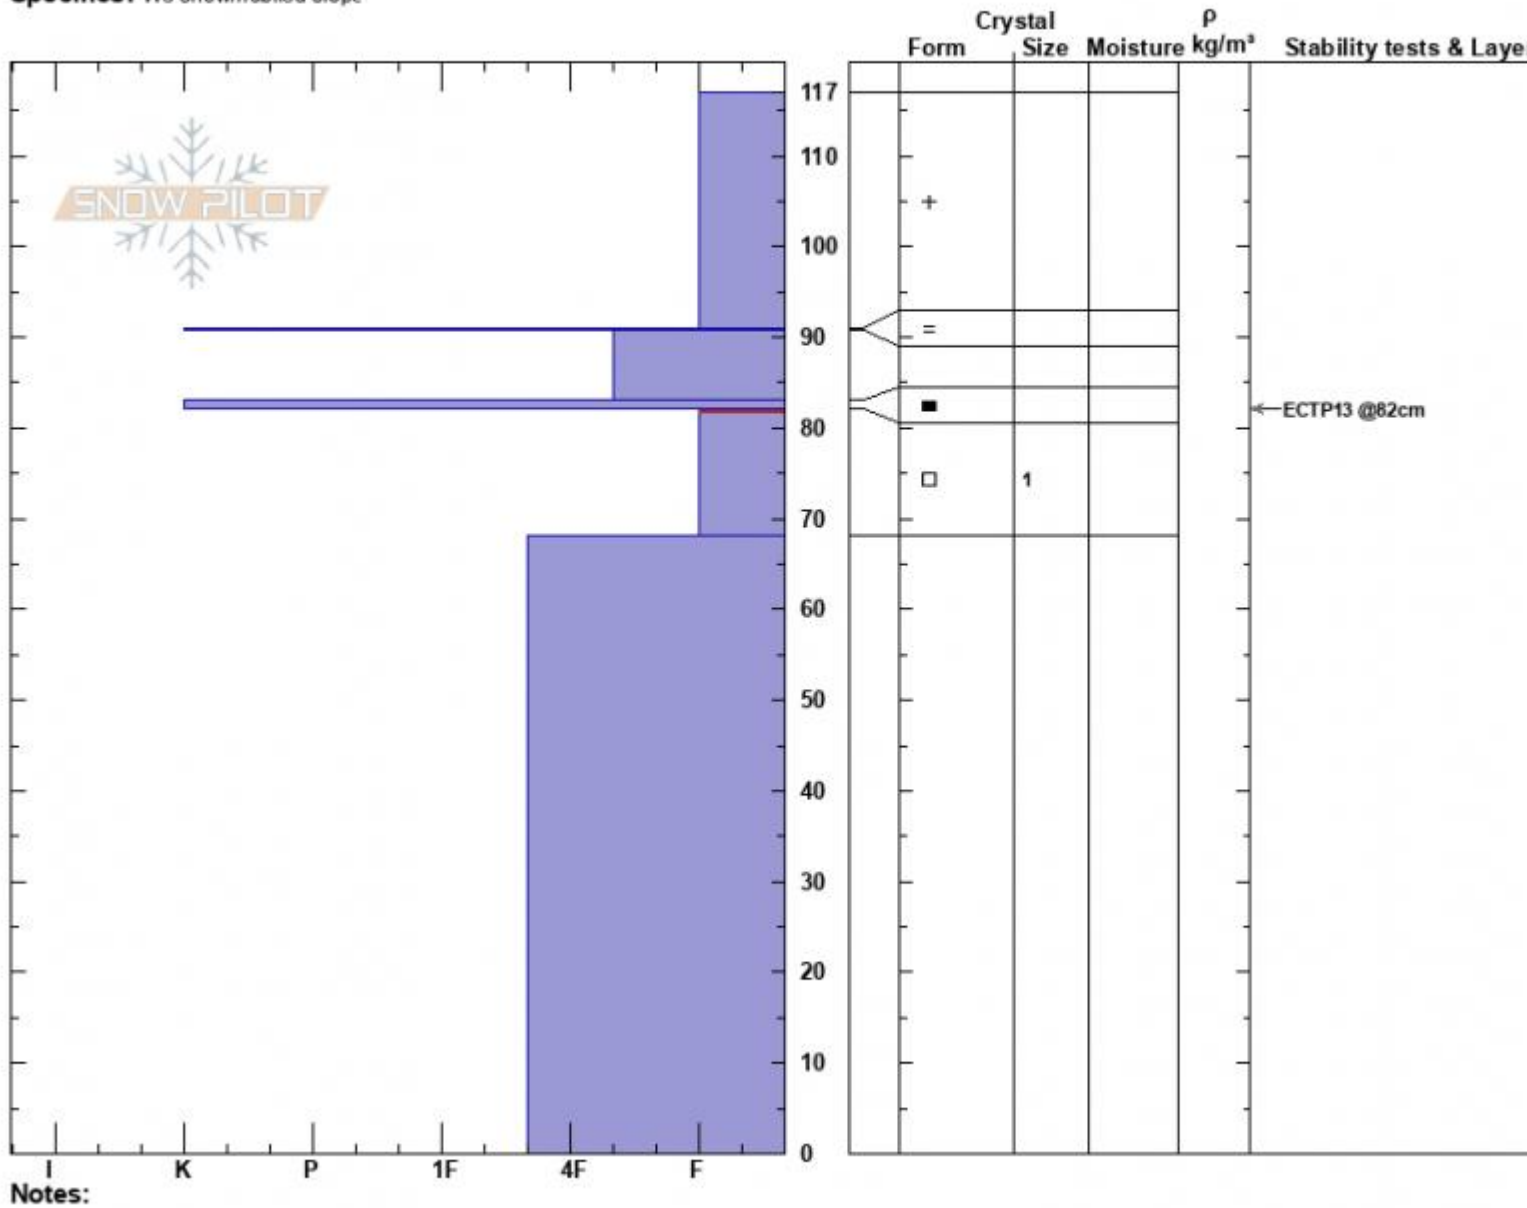

Top of Yale Ck  
 Centennial Range  
 ID  
 Elevation: 9053 ft  
 Aspect: 26°  
 Specifics: We snowmobiled slope

Mark Staples  
 12/17/2024 - 1:00pm  
 Co-ord: 44.55396N, -111.46487W  
 Slope Angle: 19°  
 Wind Loading: no

Stability:  
 Air Temperature:  
 Sky Cover:  
 Precipitation:  
 Wind:

HS:117 Layer Notes:  
 82-68cm: Problematic layer

NE facing IP profile

Advisory Region  
 Island Park  
 Longitude  
 -111.46W  
 Latitude  
 44.55N