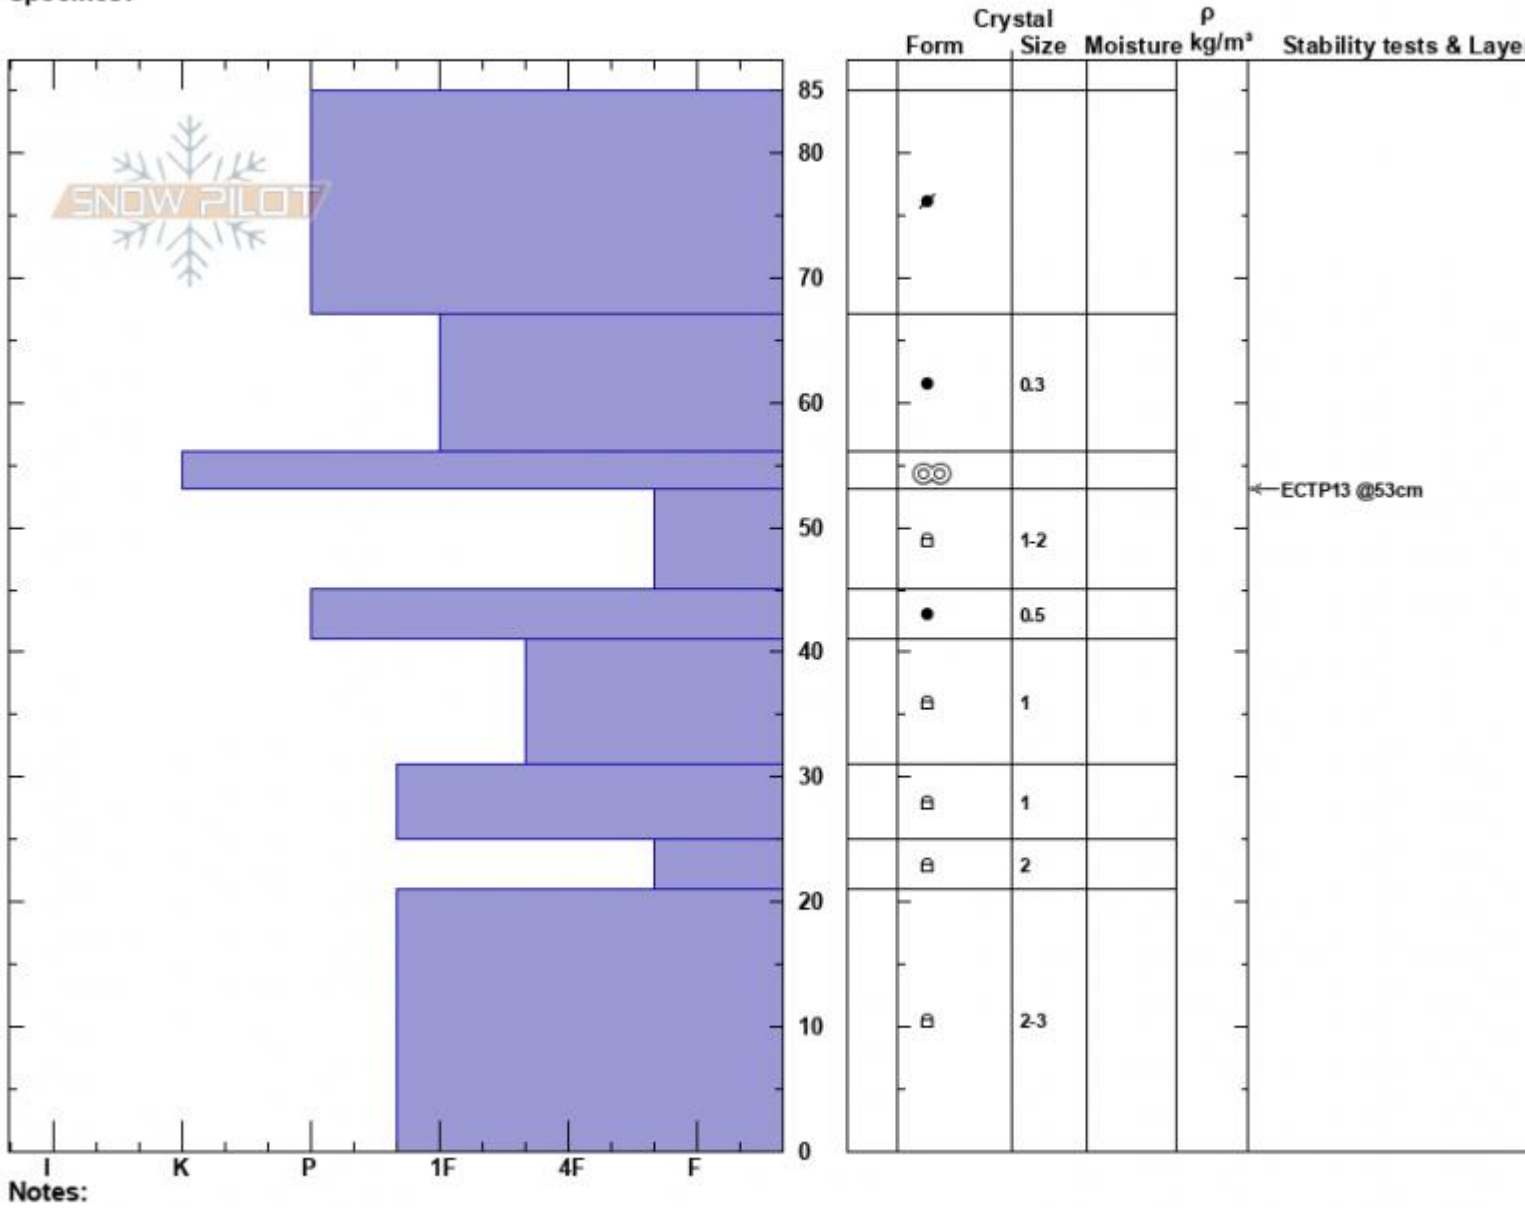

Saddle - Skyline  
 Bridger Range  
 MT  
 Elevation: 9072 ft  
 Aspect: 74°  
 Specifics:

Haylee Darby  
 12/14/2024 - 11:15am  
 Co-ord: 45.79359N, -110.93564W  
 Slope Angle: 32°  
 Wind Loading: previous

Stability:  
 Air Temperature: 0°C  
 Sky Cover: BKN  
 Precipitation: NO  
 Wind: W Moderate

HS:85  
 PF:30  
 PS:1  
 Layer Notes:

Advisory Region  
 Bridger Range  
 Longitude  
 -110.94W  
 Latitude  
 45.79N  
 Bridger Range, 2024-12-14