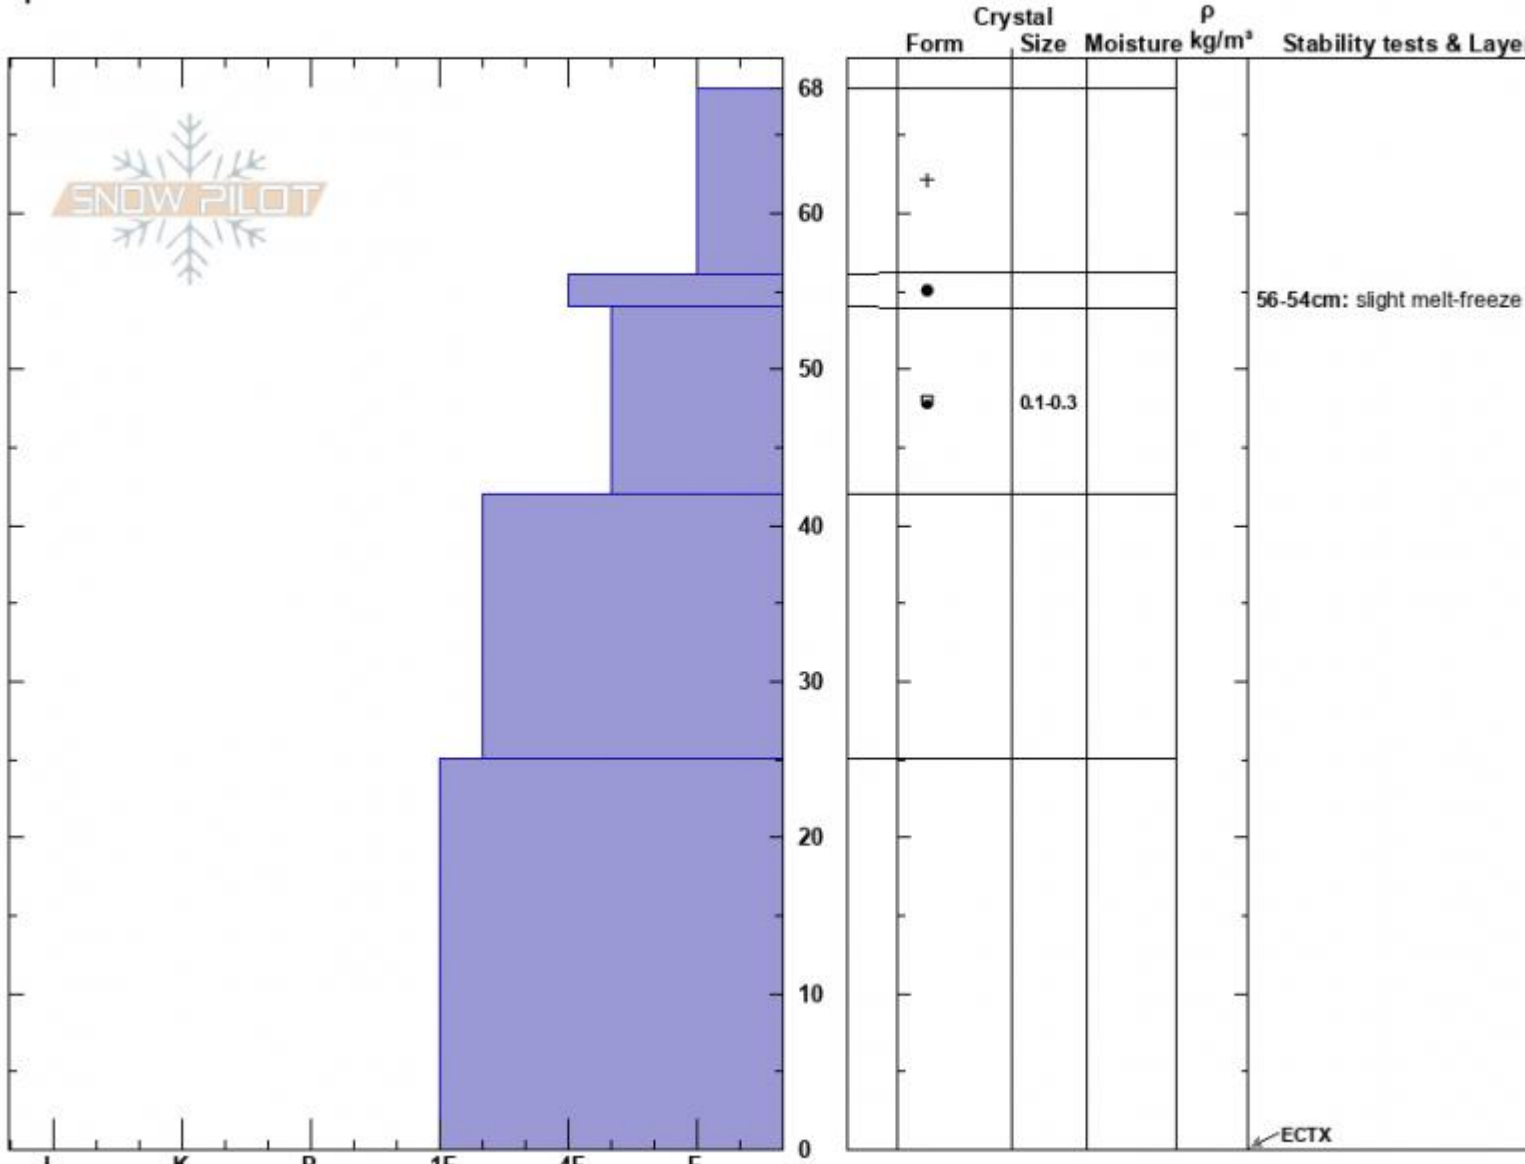

Texas Meadows north  
Bridger Range  
MT  
Elevation: 7860 ft  
Aspect: 307°  
Specifics:

Mark Staples  
12/10/2024 - 11:30am  
Co-ord: 45.84041N, -110.93538W  
Slope Angle: 19°  
Wind Loading: no

Stability: Good  
Air Temperature:  
Sky Cover: FEW  
Precipitation:  
Wind: NW Moderate

HS:68  
Layer Notes:  
56-54cm: slight melt-freeze  
54-42cm: Problematic layer

Notes: Overall surprisingly supportable snowpack. Faceting of the old snow surface that was just buried is evident but generally minimal. The bridgers experience more melt than other areas due to lower elevations.

Snow profile N facing by Texas Meadow

Advisory Region  
Bridger Range  
Longitude  
-110.94W

Latitude

45.84N

Bridger Range, 2024-12-10