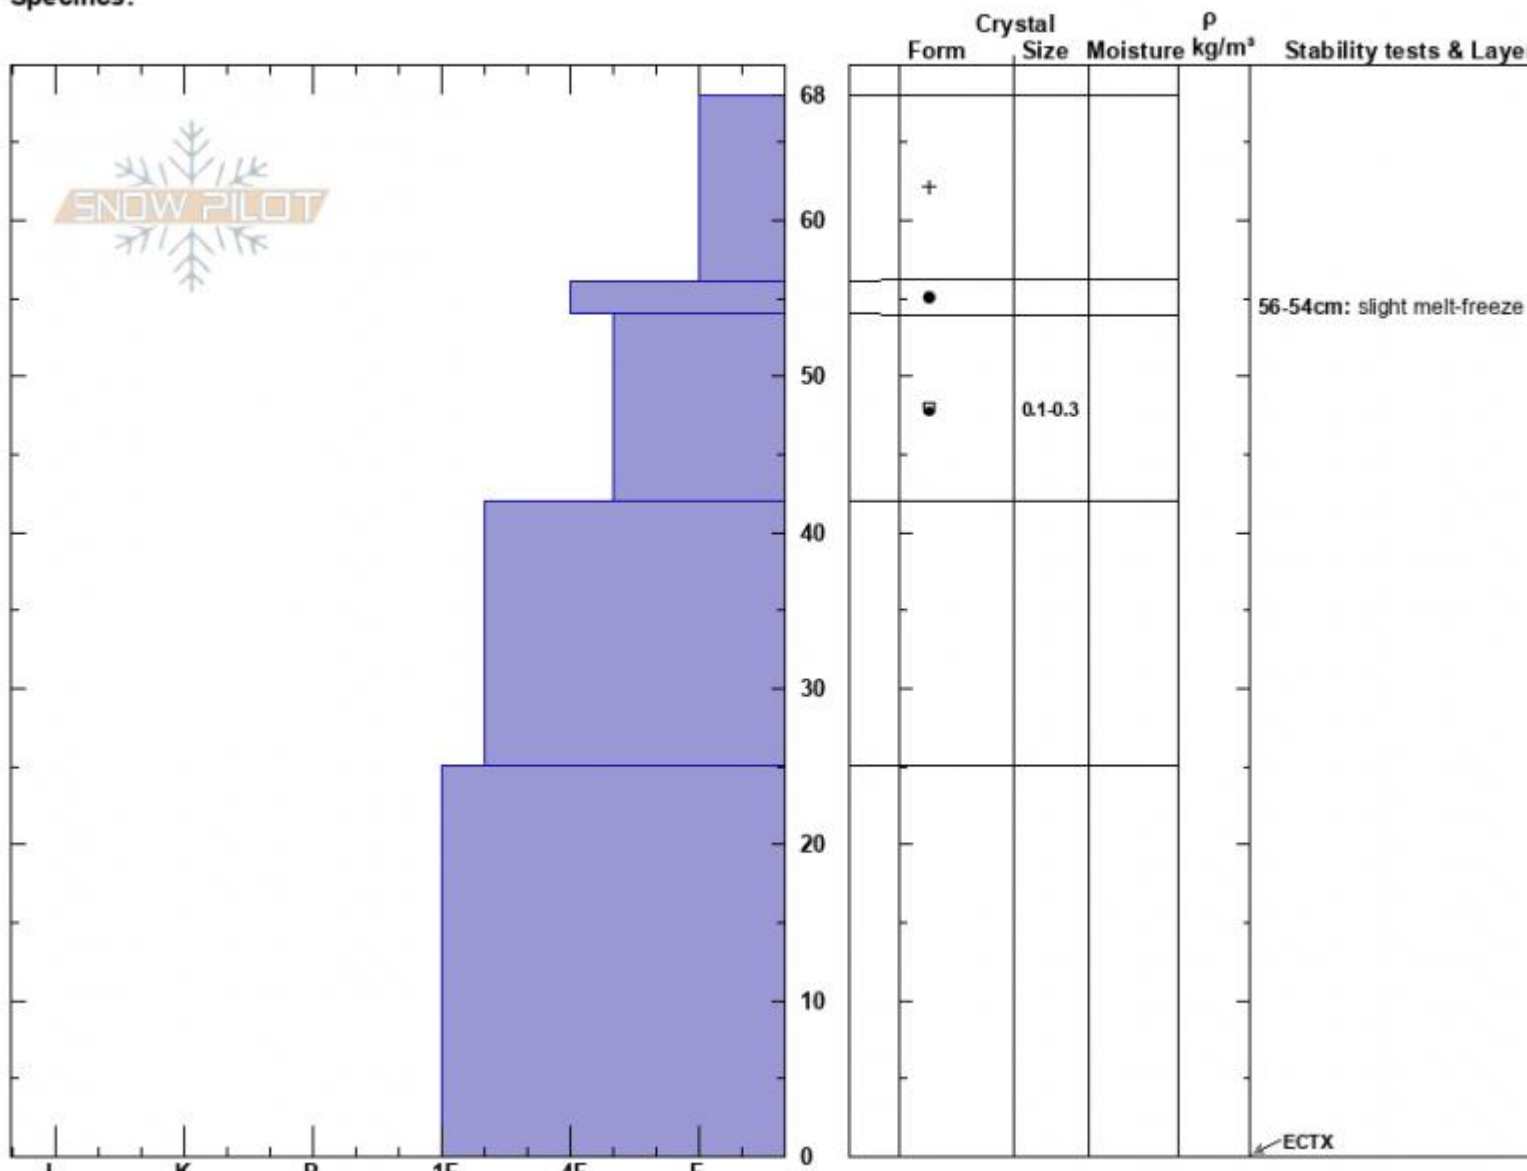

Texas Meadows north
Bridger Range
MT
Elevation: 7860 ft
Aspect: 307°
Specifics:

Mark Staples
12/10/2024 - 11:30am
Co-ord: 45.84041N, -110.93538W
Slope Angle: 19°
Wind Loading: no

Stability: Good
Air Temperature:
Sky Cover: FEW
Precipitation:
Wind: NW Moderate

HS:68
Layer Notes:
56-54cm: slight melt-freeze
54-42cm: Problematic layer

Notes: Overall surprisingly supportable snowpack. Faceting of the old snow surface that was just buried is evident but generally minimal. The bridgers experience more melt-freeze than other areas due to lower elevations.

Snow profile N facing by Texas Meadow

Advisory Region
Bridger Range
Longitude
-110.94W

Latitude

45.84N

Bridger Range, 2024-12-10