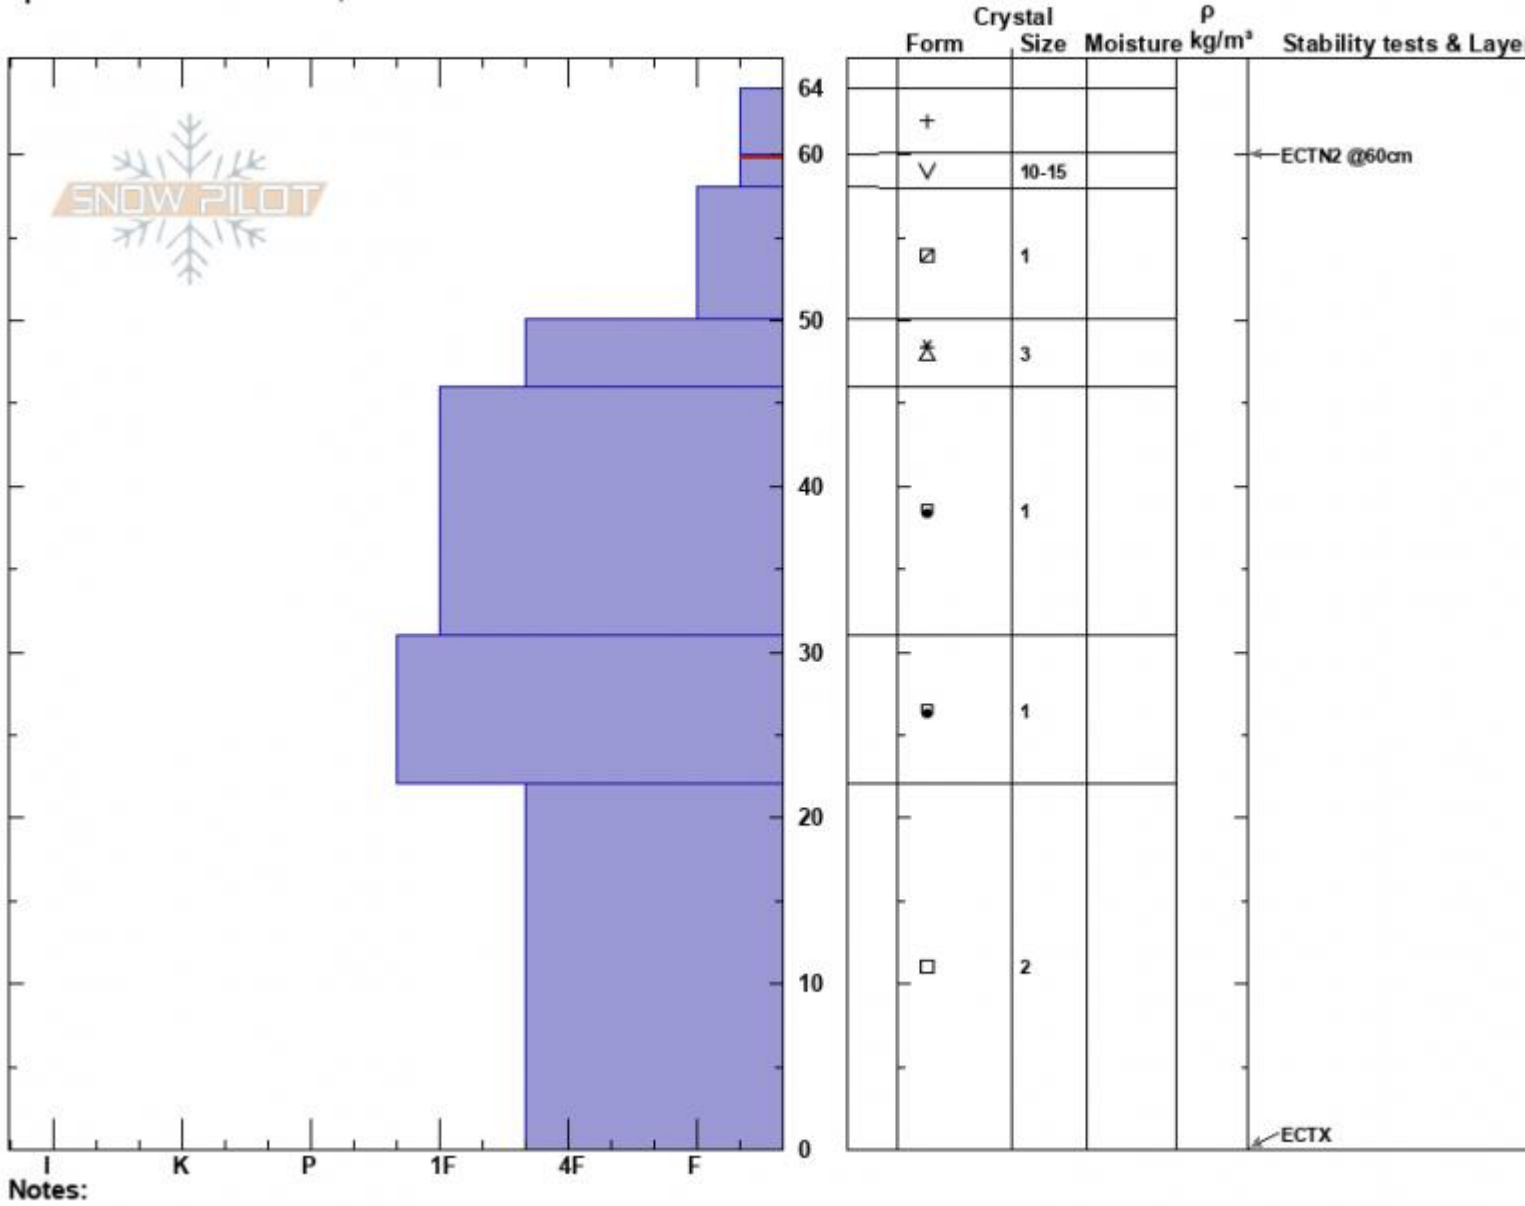

Black Canyon SW
 Lionhead Range
 MT
 Elevation: 8100 ft
 Aspect: 240°
 Specifics: We snowmobiled slope

Dave Zinn
 12/09/2024 - 1:50pm
 Co-ord: 44.49862N, -111.13852W
 Slope Angle: 5°
 Wind Loading: no

Stability: Very Good
 Air Temperature:
 Sky Cover: BKN
 Precipitation: NO
 Wind: Calm

HS:64
 PF:40
 Layer Notes:
 60-58cm: Problematic layer

Advisory Region
 Island Park
 Longitude
 -111.14W
 Latitude
 44.48N
 Island Park, 2024-12-09