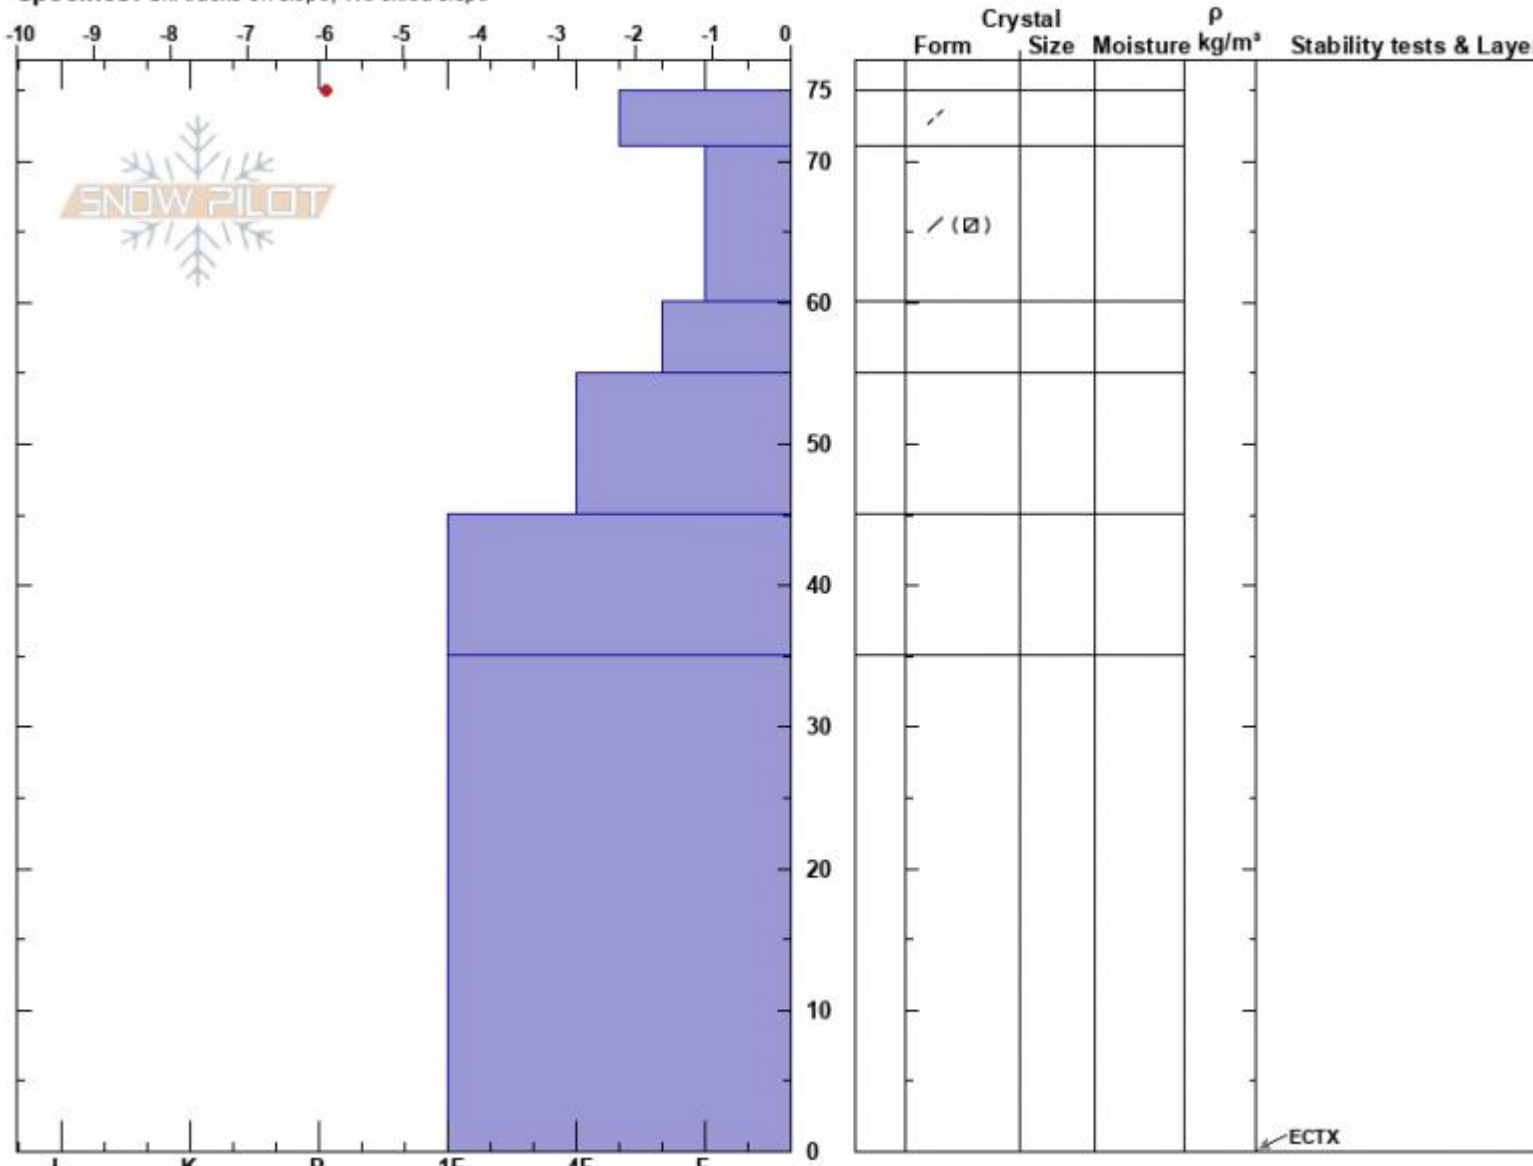

Slushmans-AboveTrolley  
 Bridger Range  
 MT  
 Elevation: 8650 ft  
 Aspect: 53°  
 Specifics: Ski tracks on slope; We skied slope

Mark Staples  
 12/02/2024 - 11:15am  
 Co-ord: 45.80341N, -110.93301W  
 Slope Angle: 30°  
 Wind Loading:

Stability: Good  
 Air Temperature: 3.5°C  
 Sky Cover: CLR  
 Precipitation: NO  
 Wind:

HS:75  
 Layer Notes:  
 71-60cm:Problematic layer

Notes: Surface snow is starting to facet - not horrible yet. Otherwise very supportable snowpack

Snow profile in Slushmans

Advisory Region  
 Bridger Range  
 Longitude  
 -110.92W  
 Latitude  
 45.82N

Bridger Range, 2024-12-02