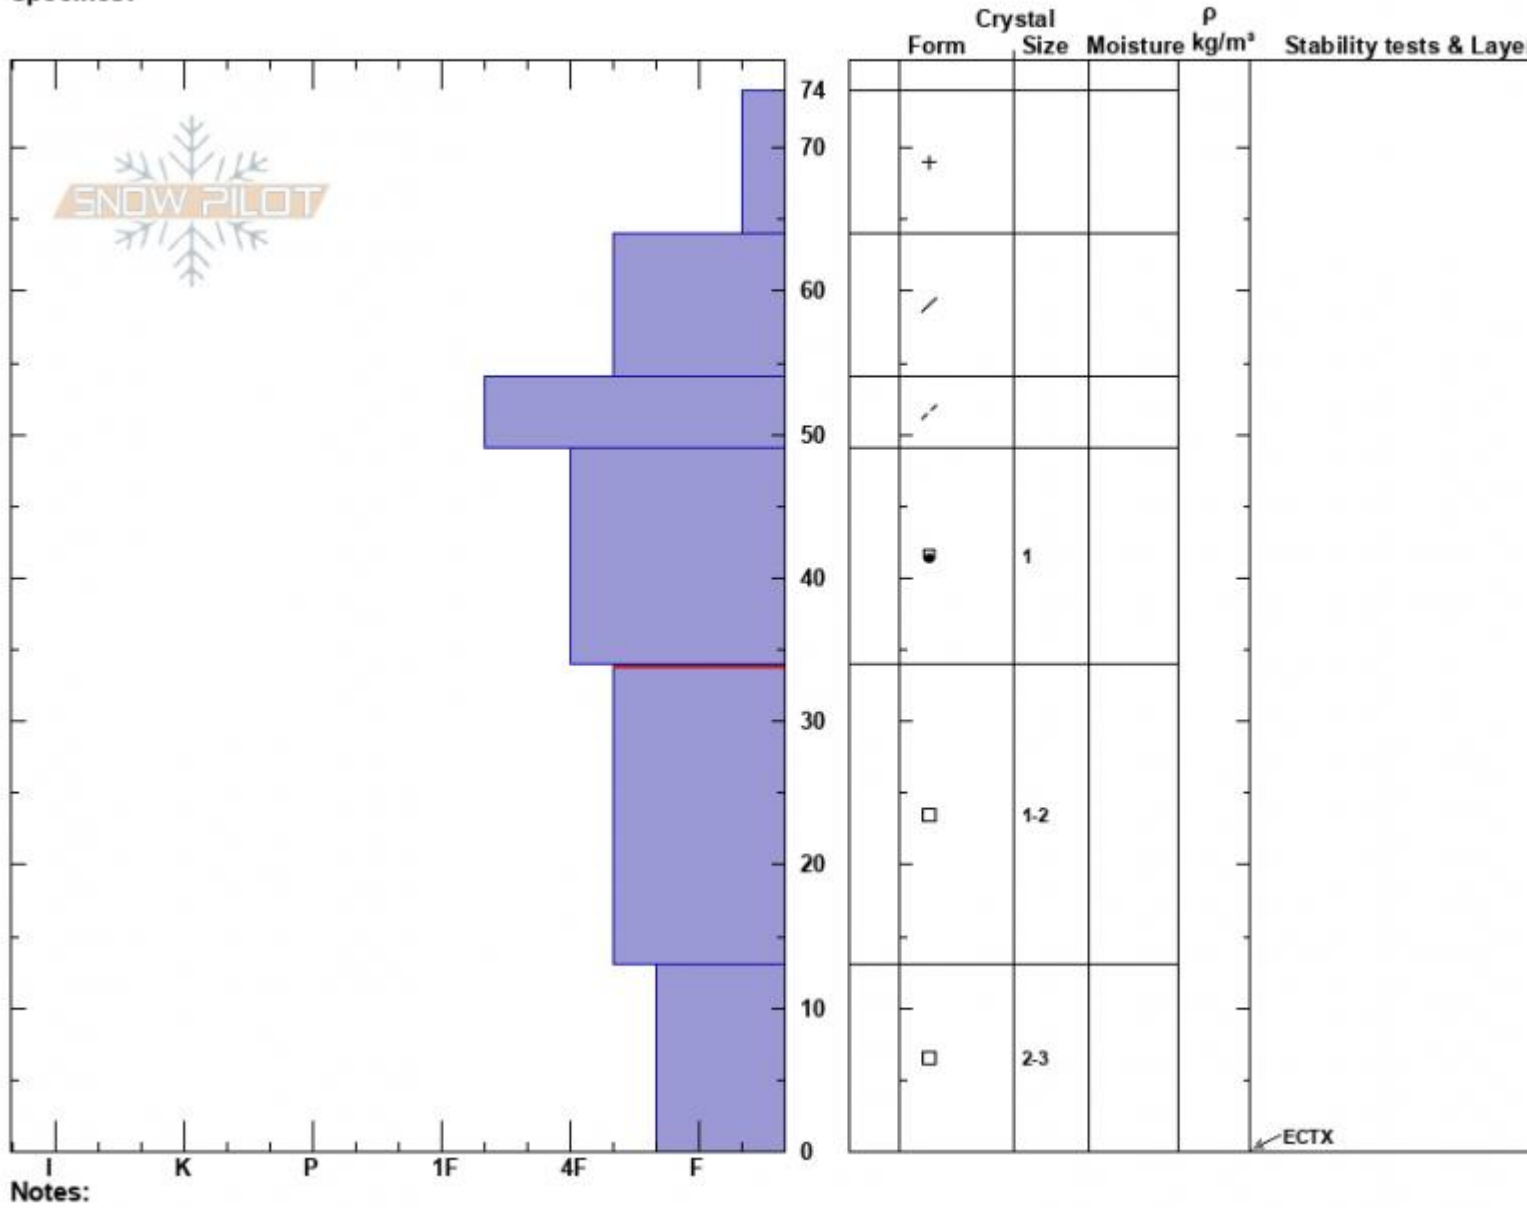

Blackmore N Shoulder
 Gallatin Range-N
 MT
 Elevation: 9626 ft
 Aspect: 315°
 Specifics:

Haylee Darby
 11/27/2024 - 11:15am
 Co-ord: 45.44781N, -110.99935W
 Slope Angle: 25°
 Wind Loading: previous

Stability:
 Air Temperature: -6°C
 Sky Cover: CLR
 Precipitation: NO
 Wind: W Calm

HS:74
 PF:74
 Layer Notes:
 34-13cm:Problematic layer

Advisory Region
 Northern Gallatin
 Longitude
 -111.00W
 Latitude
 45.44N
 Northern Gallatin, 2024-11-27