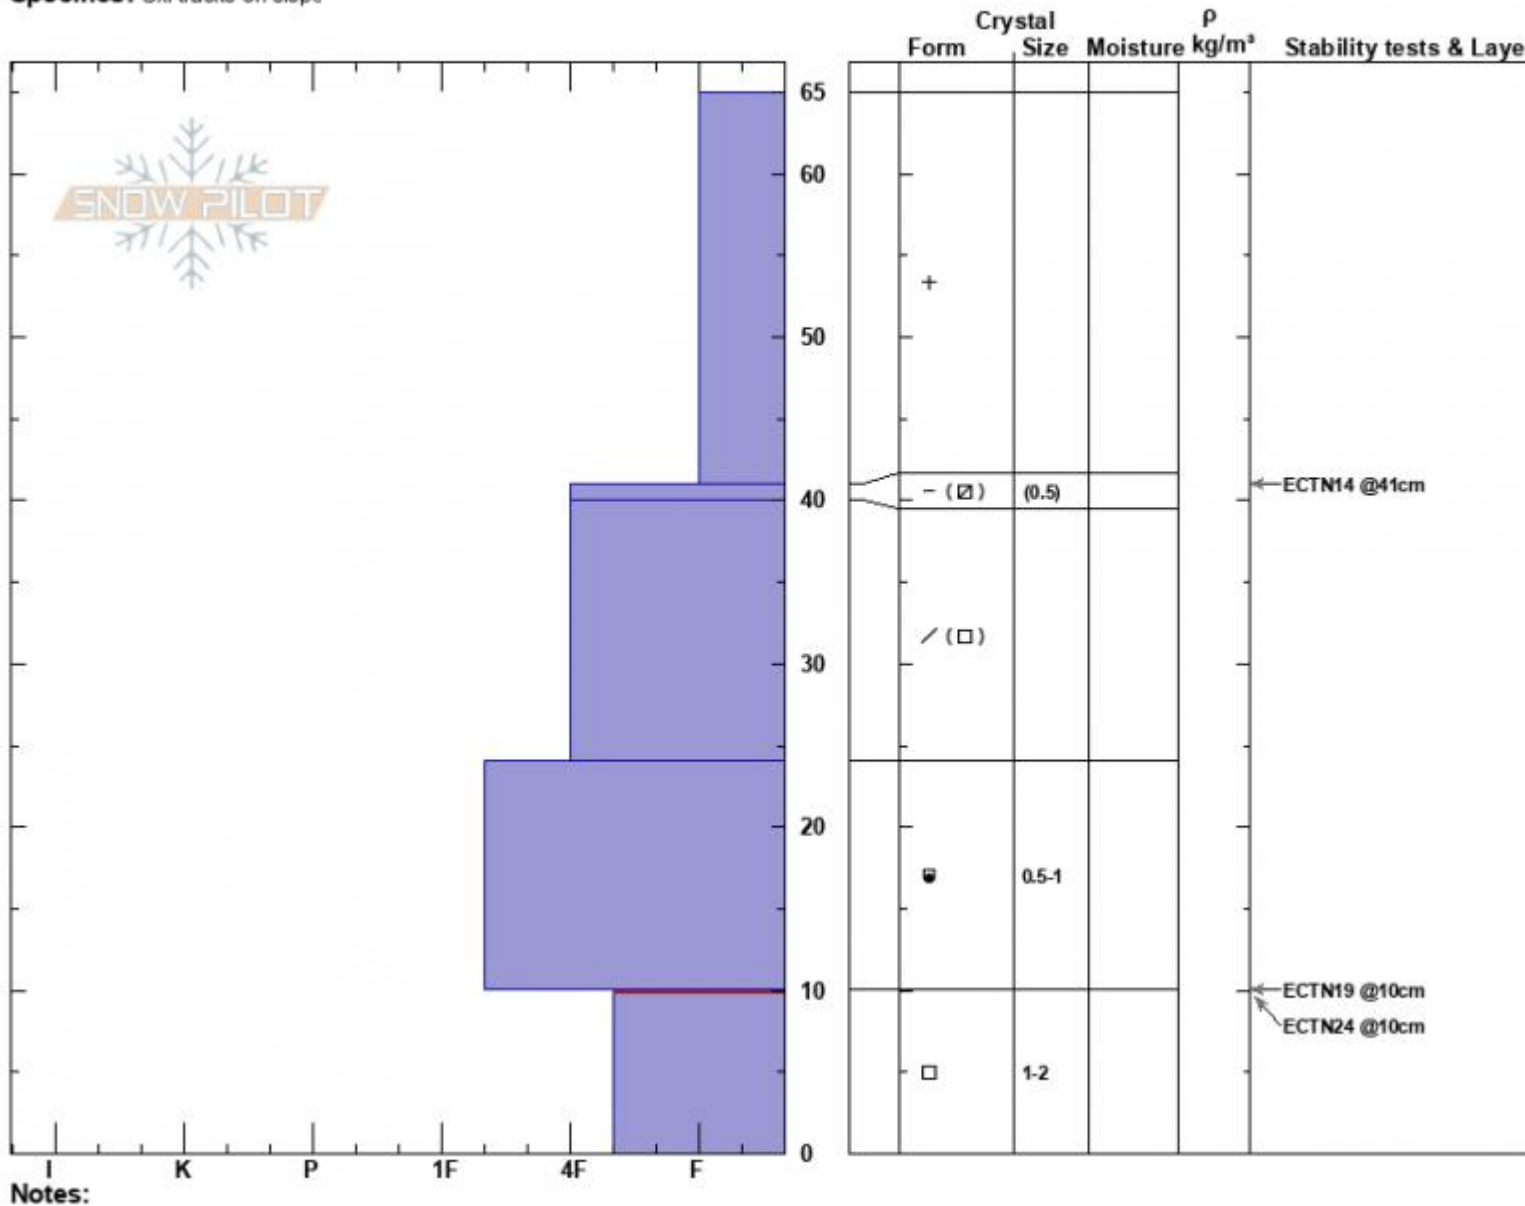

Spanky's
 Madison Range-N
 MT
 Elevation: 9240 ft
 Aspect: 50°
 Specifics: Ski tracks on slope

Dave Zinn
 11/20/2024 - 11:40am
 Co-ord: 45.32424N, -111.38128W
 Slope Angle: 24°
 Wind Loading: no

Stability: Very Good
 Air Temperature:
 Sky Cover: BKN
 Precipitation: NO
 Wind: N Light Breeze

HS:65
 PF:60
 Layer Notes:
 10-0cm: Problematic layer

Advisory Region
 Northern Madison
 Longitude
 -111.39W
 Latitude
 45.34N
 Northern Madison, 2024-11-20