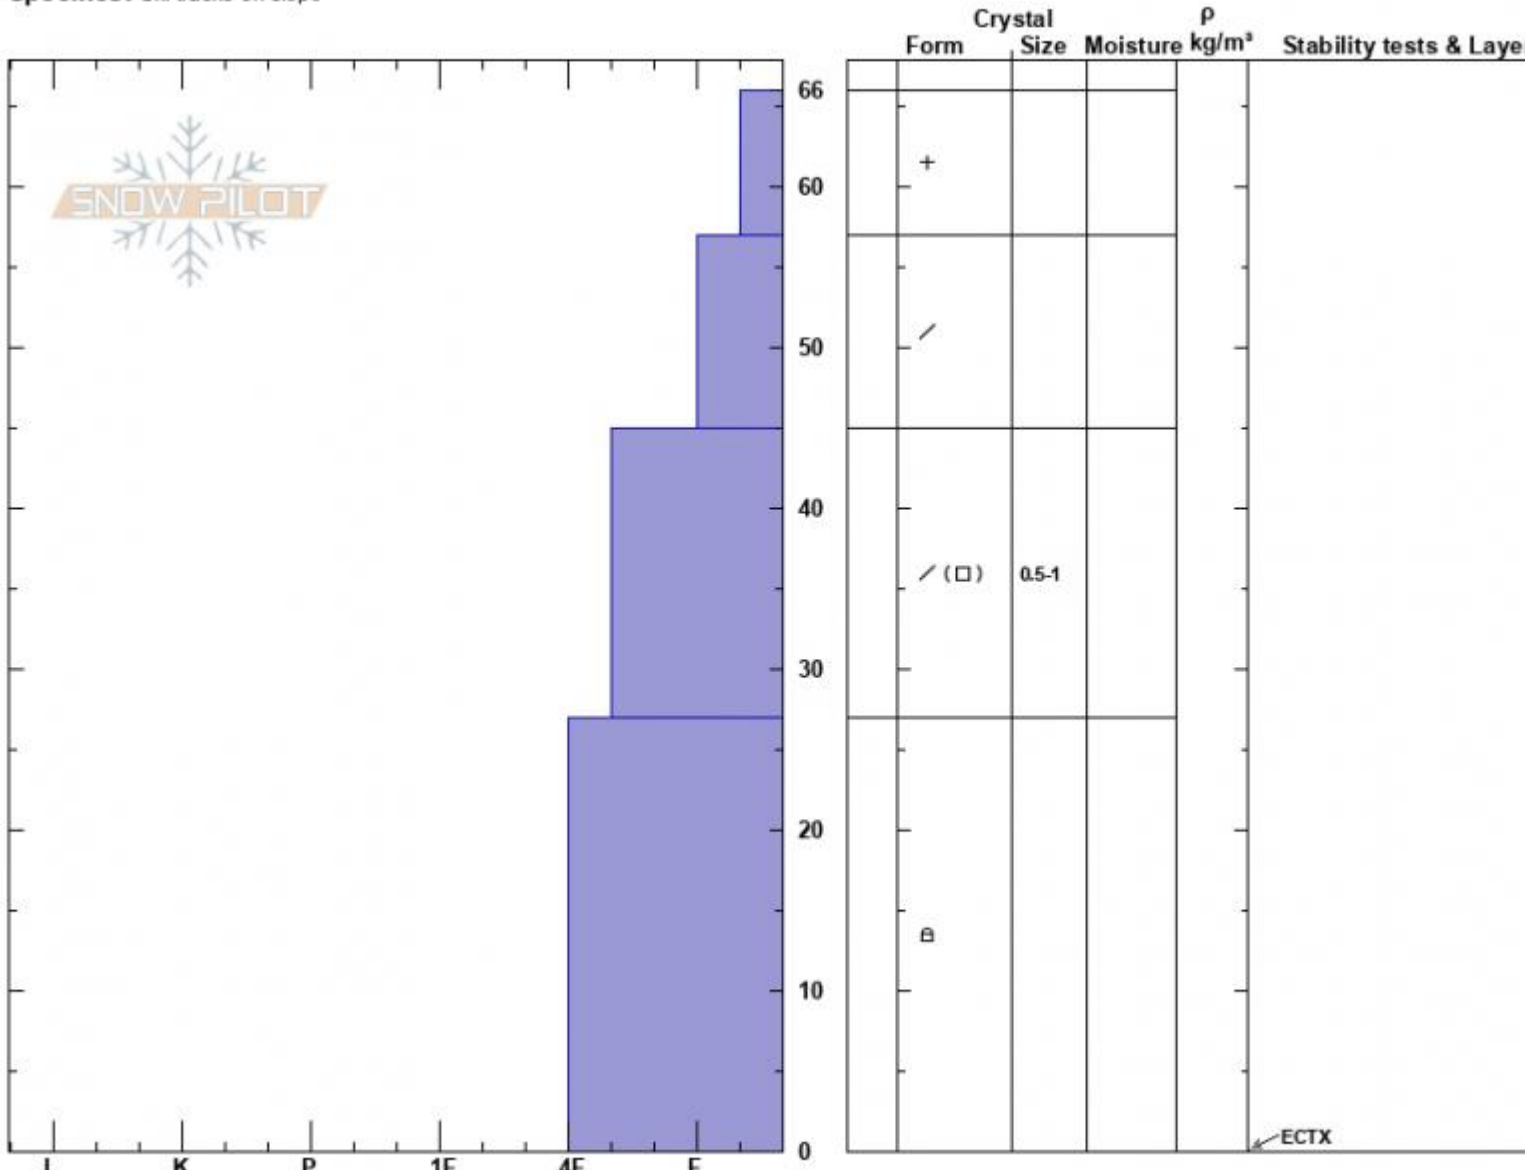

1st Finger
 Bridger Range
 MT
 Elevation: 7900 ft
 Aspect: 10°
 Specifics: Ski tracks on slope

Ian Hoyer
 11/19/2024 - 11:00am
 Co-ord: 45.80649N, -110.92661W
 Slope Angle: 37°
 Wind Loading: no

Stability: Fair
 Air Temperature:
 Sky Cover: OVC
 Precipitation: S1
 Wind: Calm

HS:66
 PF:66
 Layer Notes:

Advisory Region
 Bridger Range
 Longitude
 -110.92W
 Latitude
 45.82N
 Bridger Range, 2024-11-19