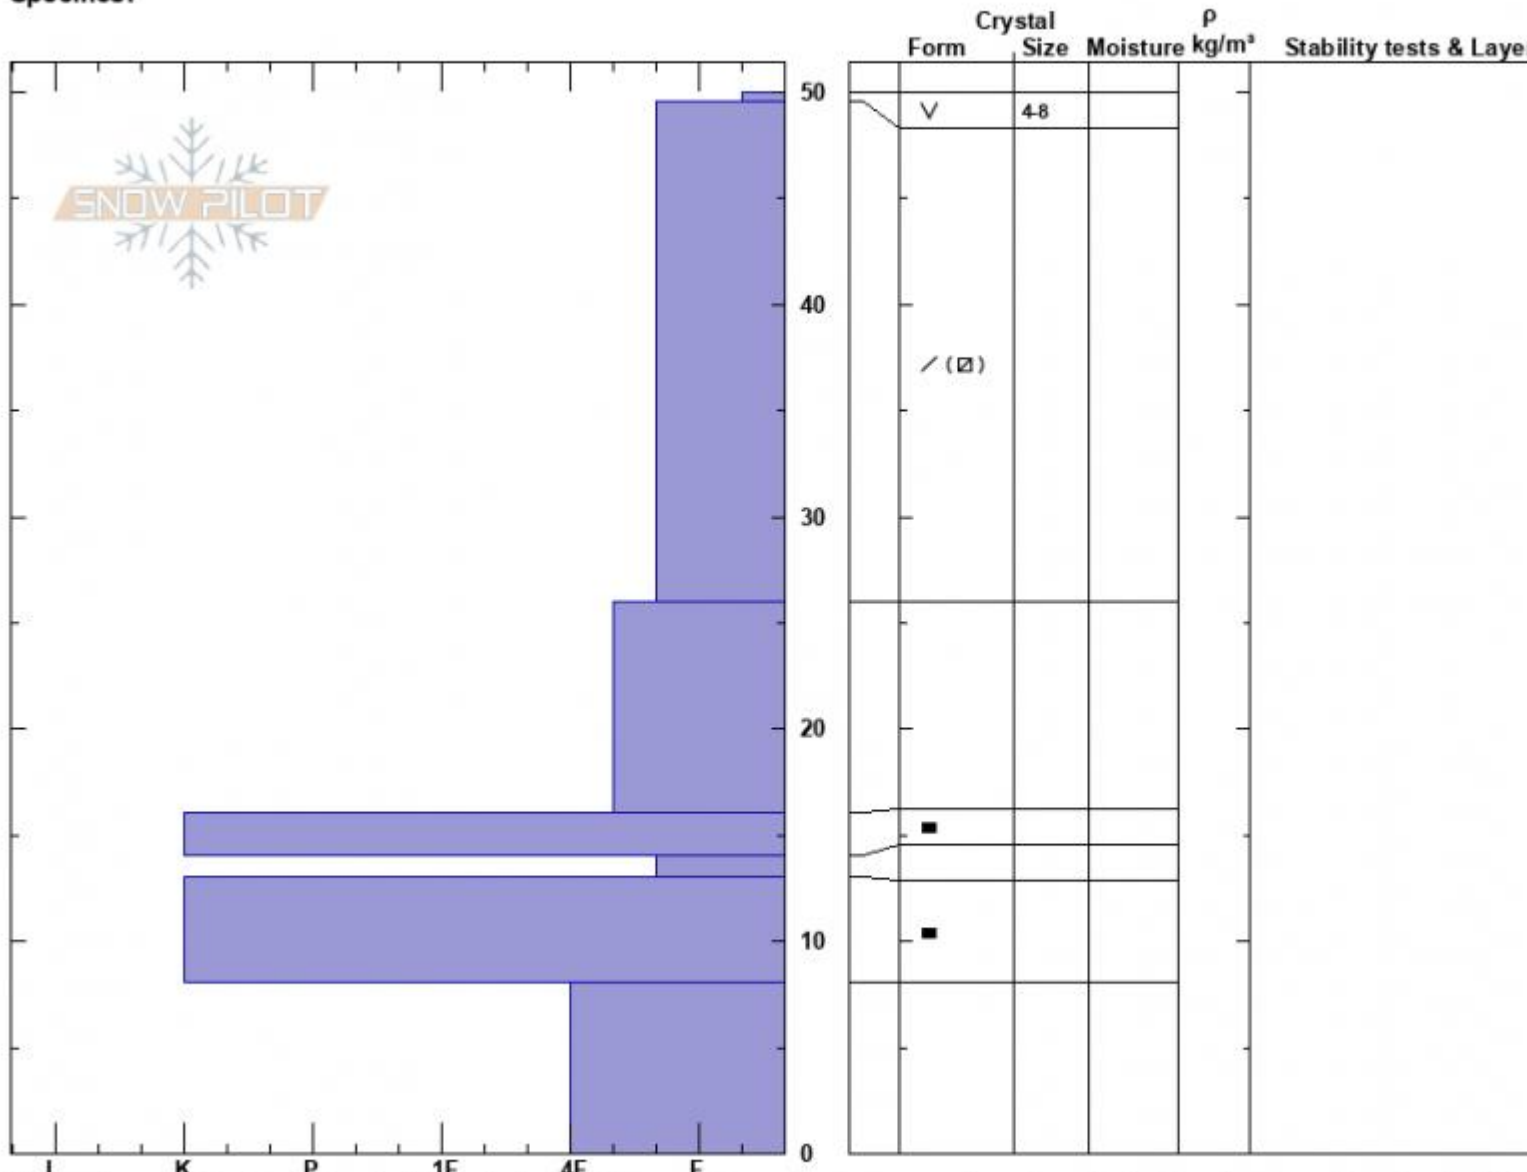

Black Canyon  
 Henry Lake Mtns  
 ID  
 Elevation: 8000 ft  
 Aspect: 40°  
 Specifics:

Mark Staples  
 11/10/2024 - 11:00am  
 Co-ord: 44.46263N, -111.10152W  
 Slope Angle: 35°  
 Wind Loading:

Stability: Very Good  
 Air Temperature:  
 Sky Cover: BKN  
 Precipitation: NO  
 Wind:

HS:50  
 PF:37  
 Layer Notes:  
 49.5-26cm: Problematic layer

**Notes:** New snow from the first week of November has settled some but is also faceting some on the surface. Surface hoar development is a clear sign that been quite cold under clear skies. It is faceting some. Snow on sunny south aspects is damp.

Snow profile at head of Black Canyon

Advisory Region  
 Island Park  
 Longitude  
 -111.14W

Latitude

44.48N

Island Park, 2024-11-10