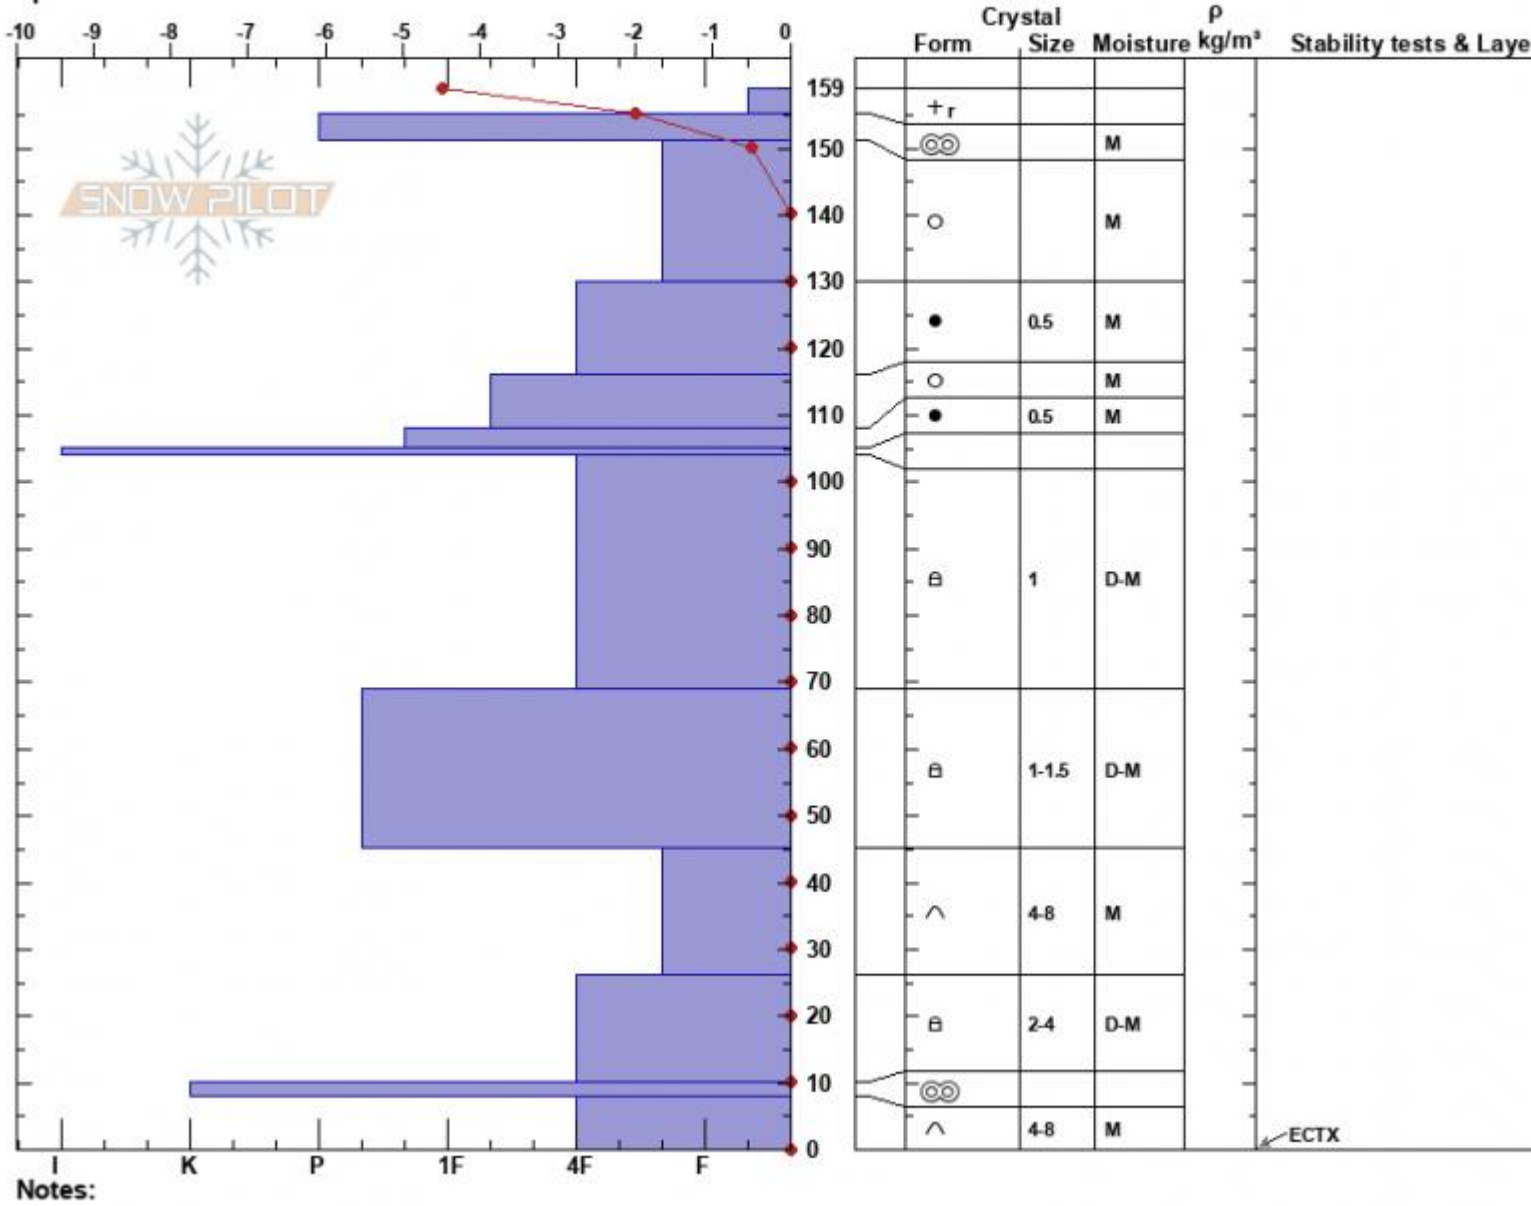

Ski Hill Lionhead  
 Lionhead Range  
 MT  
 Elevation: 8010 ft  
 Aspect: 69°  
 Specifics:

Alex Marienthal  
 04/06/2024 - 10:43am  
 Co-ord: 44.70228N, -111.29555W  
 Slope Angle: 27°  
 Wind Loading: no

Stability: Good  
 Air Temperature: -6.5°C  
 Sky Cover: OVC  
 Precipitation: S1  
 Wind: N Light Breeze

HS:159  
 PF:30  
 Layer Notes: 159-155cm:Problematic layer

Advisory Region  
 Lionhead Range  
 Longitude  
 -111.32W

Latitude

44.71N

Lionhead Range, 2024-04-06