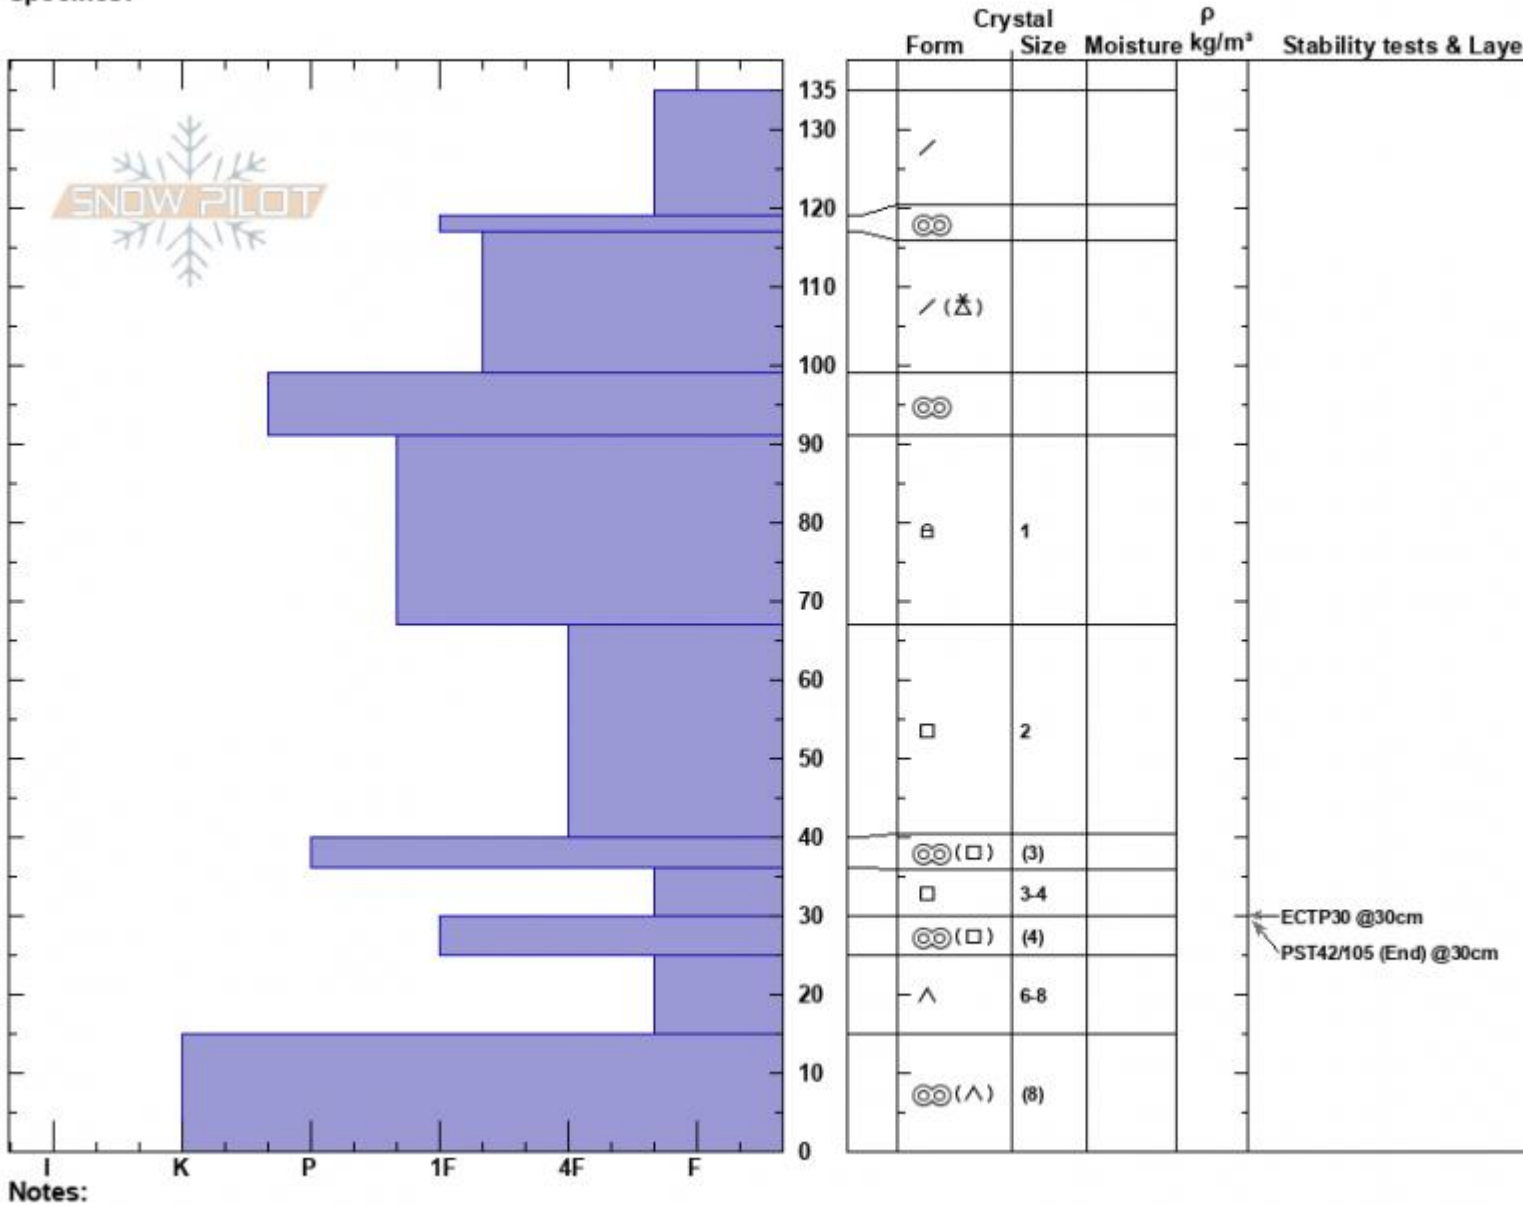

Jones Profile  
 Bridger Range  
 MT  
 Elevation: 8500 ft  
 Aspect: 315°  
 Specifics:

Dave Zinn  
 04/02/2024 - 11:00am  
 Co-ord: 45.82398N, -110.93187W  
 Slope Angle: 30°  
 Wind Loading: previous

Stability: Good  
 Air Temperature:  
 Sky Cover: CLR  
 Precipitation: NO  
 Wind: SW Moderate

HS:135 Layer Notes:  
 PF:25 25-15cm:Problematic layer

Advisory Region  
 Bridger Range  
 Longitude  
 -110.93W  
 Latitude  
 45.81N  
 Bridger Range, 2024-04-02