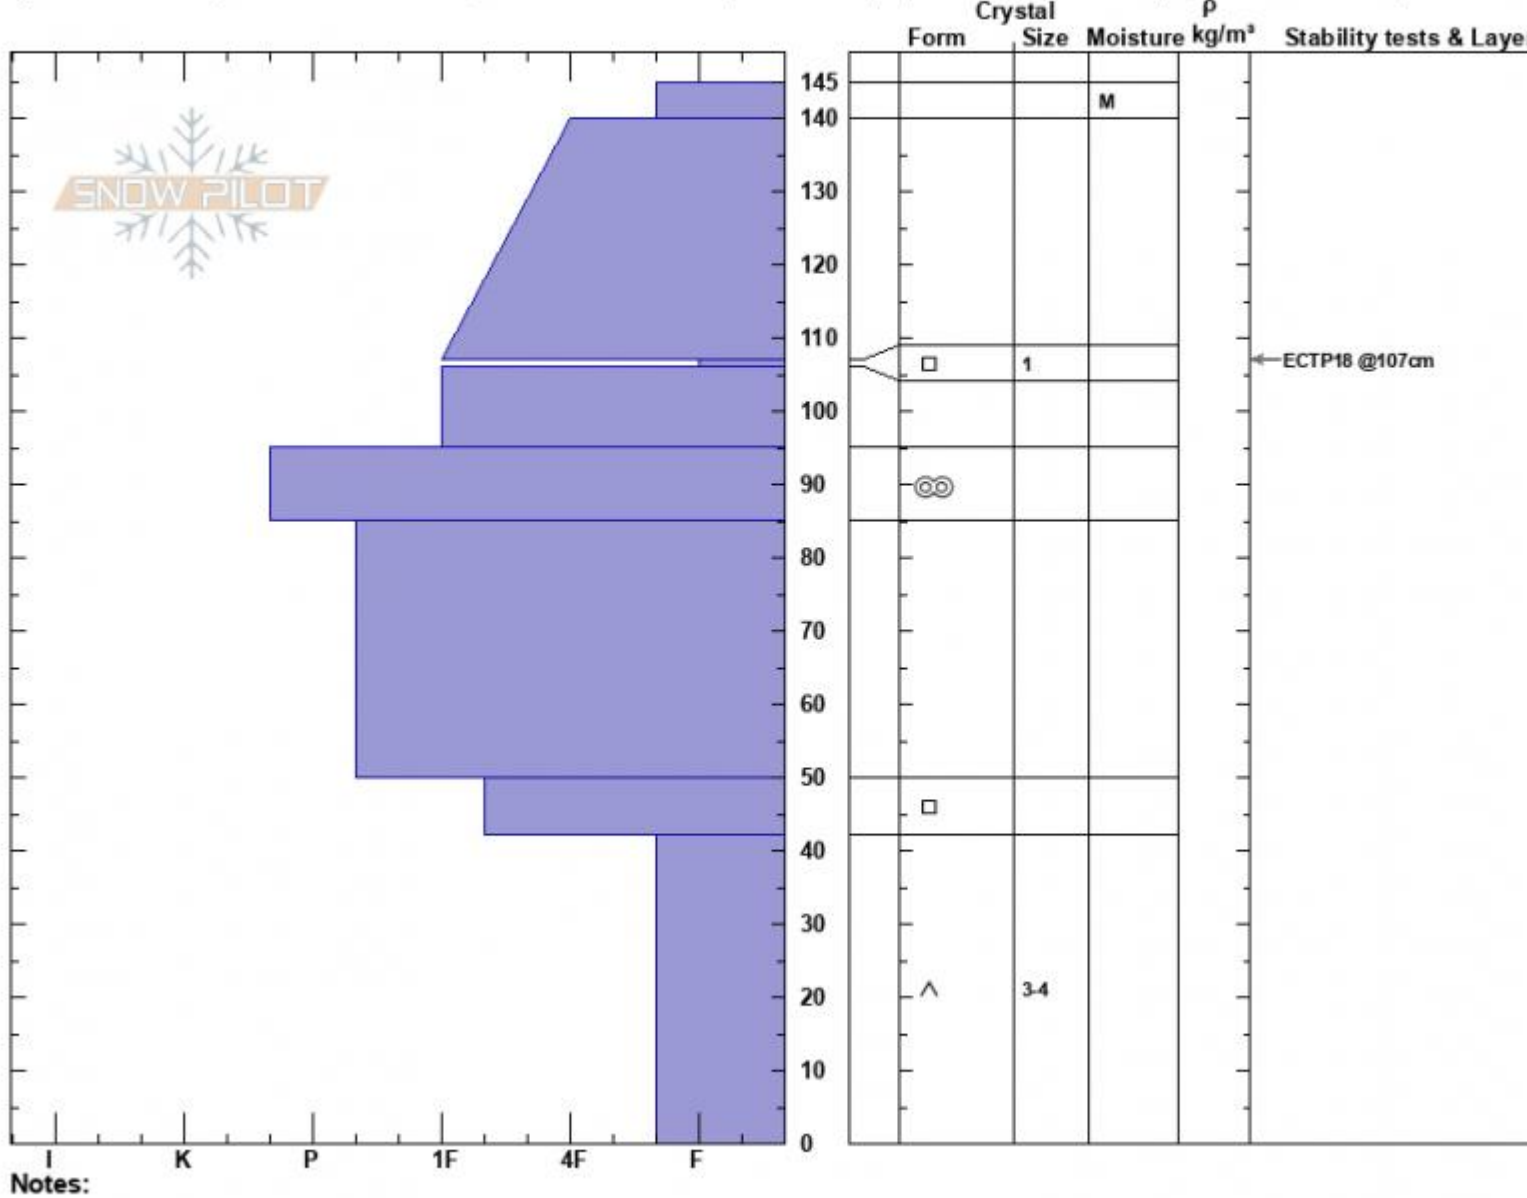

Targhee Creek
 Lionhead Range
 MT
 Elevation: 9600 ft
 Aspect: 75°

Ian Hoyer
 04/02/2024 - 12:00pm
 Co-ord: 44.75039N, -111.39098W
 Slope Angle: 31°
 Wind Loading: no

Stability: Fair
 Air Temperature:
 Sky Cover: CLR
 Precipitation: NO
 Wind: Calm

HS:145
 PF:30
 Layer Notes: 107-106cm:Problematic layer

Specifics: Pit is adjacent to avalanche: crown; Recent avalanche activity on similar slopes; Snowmobile tracks on slope; We snowmobiled slope

Notes:

Advisory Region
 Lionhead Range
 Longitude
 -111.32W
 Latitude
 44.71N
 Avalanche Details: [Snowmo triggered small slide at Lionhead](#)
 Lionhead Range, 2024-04-02