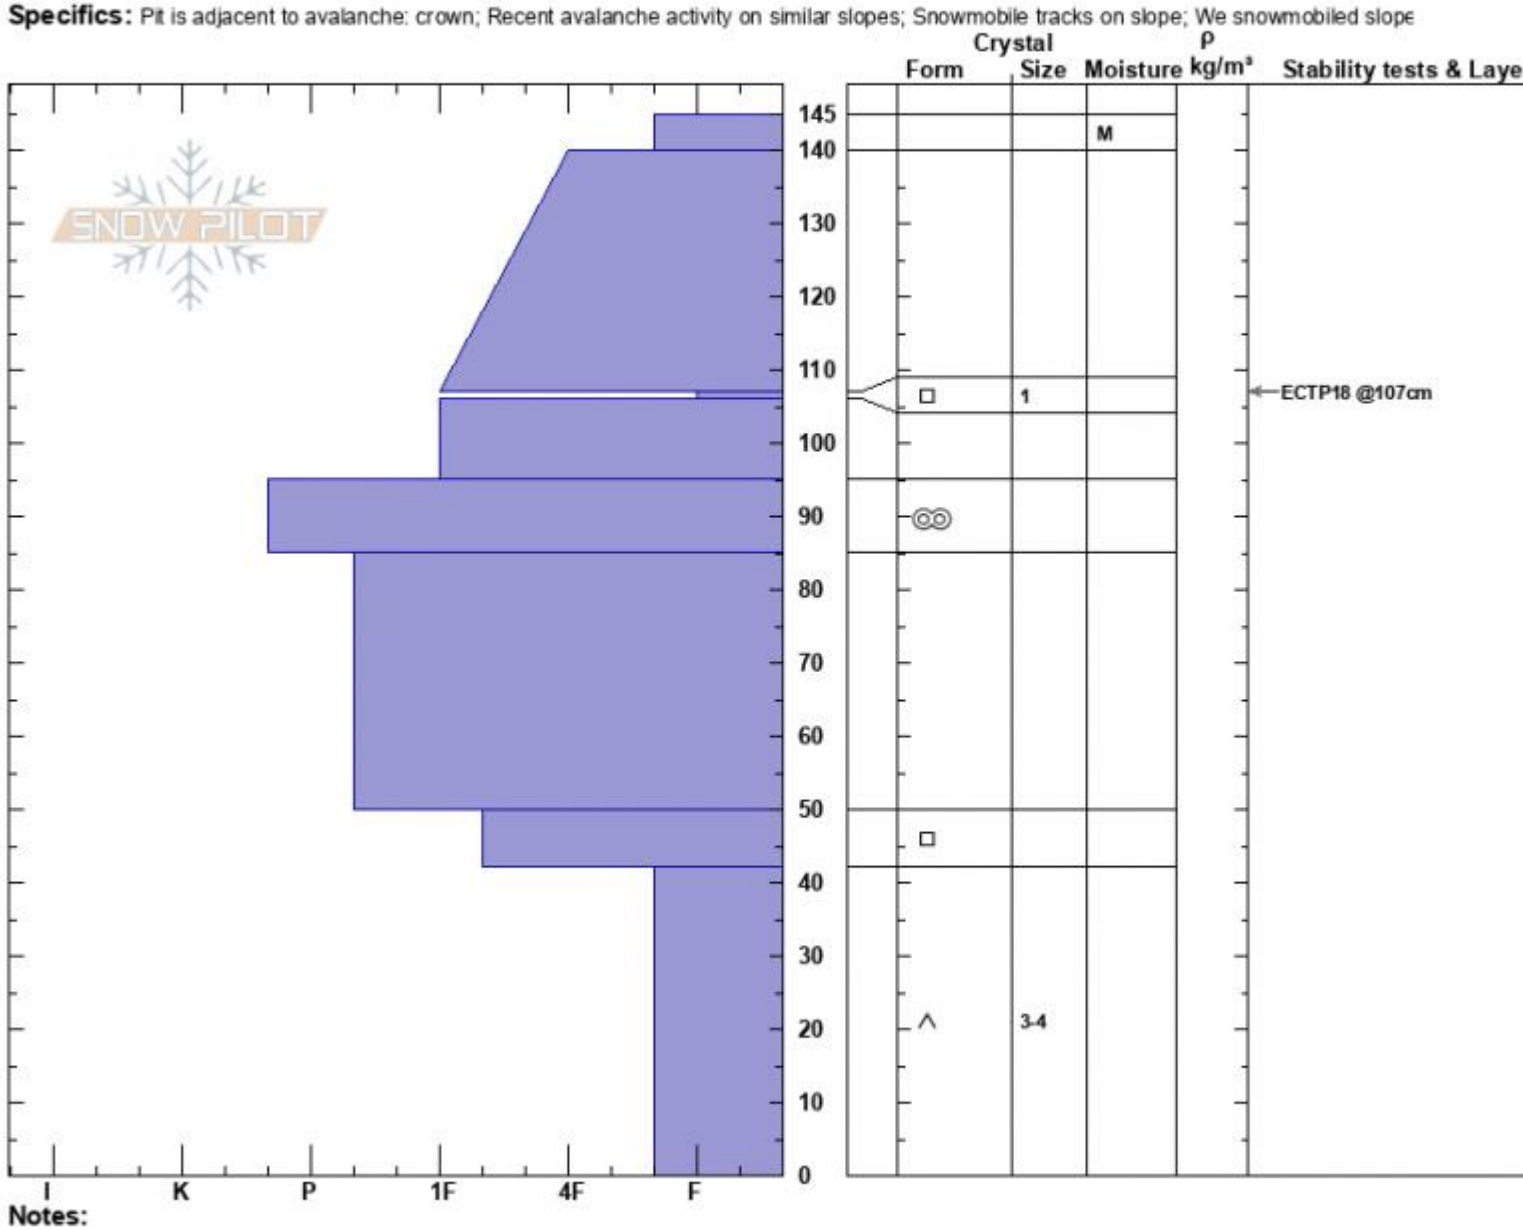

Targhee Creek  
 Lionhead Range  
 MT  
 Elevation: 9600 ft  
 Aspect: 75°  
 Specifics: Pit is adjacent to avalanche: crown; Recent avalanche activity on similar slopes; Snowmobile tracks on slope; We snowmobiled slope

Ian Hoyer  
 04/02/2024 - 12:00pm  
 Co-ord: 44.75039N, -111.39098W  
 Slope Angle: 31°  
 Wind Loading: no

Stability: Fair  
 Air Temperature:  
 Sky Cover: CLR  
 Precipitation: NO  
 Wind: Calm

HS:145 Layer Notes:  
 PF:30 107-106cm:Problematic layer

Notes:  
 Advisory Region  
 Lionhead Range  
 Longitude  
 -111.32W  
 Latitude  
 44.71N  
 Avalanche Details: [Snowmo triggered small slide at Lionhead](#)  
 Lionhead Range, 2024-04-02