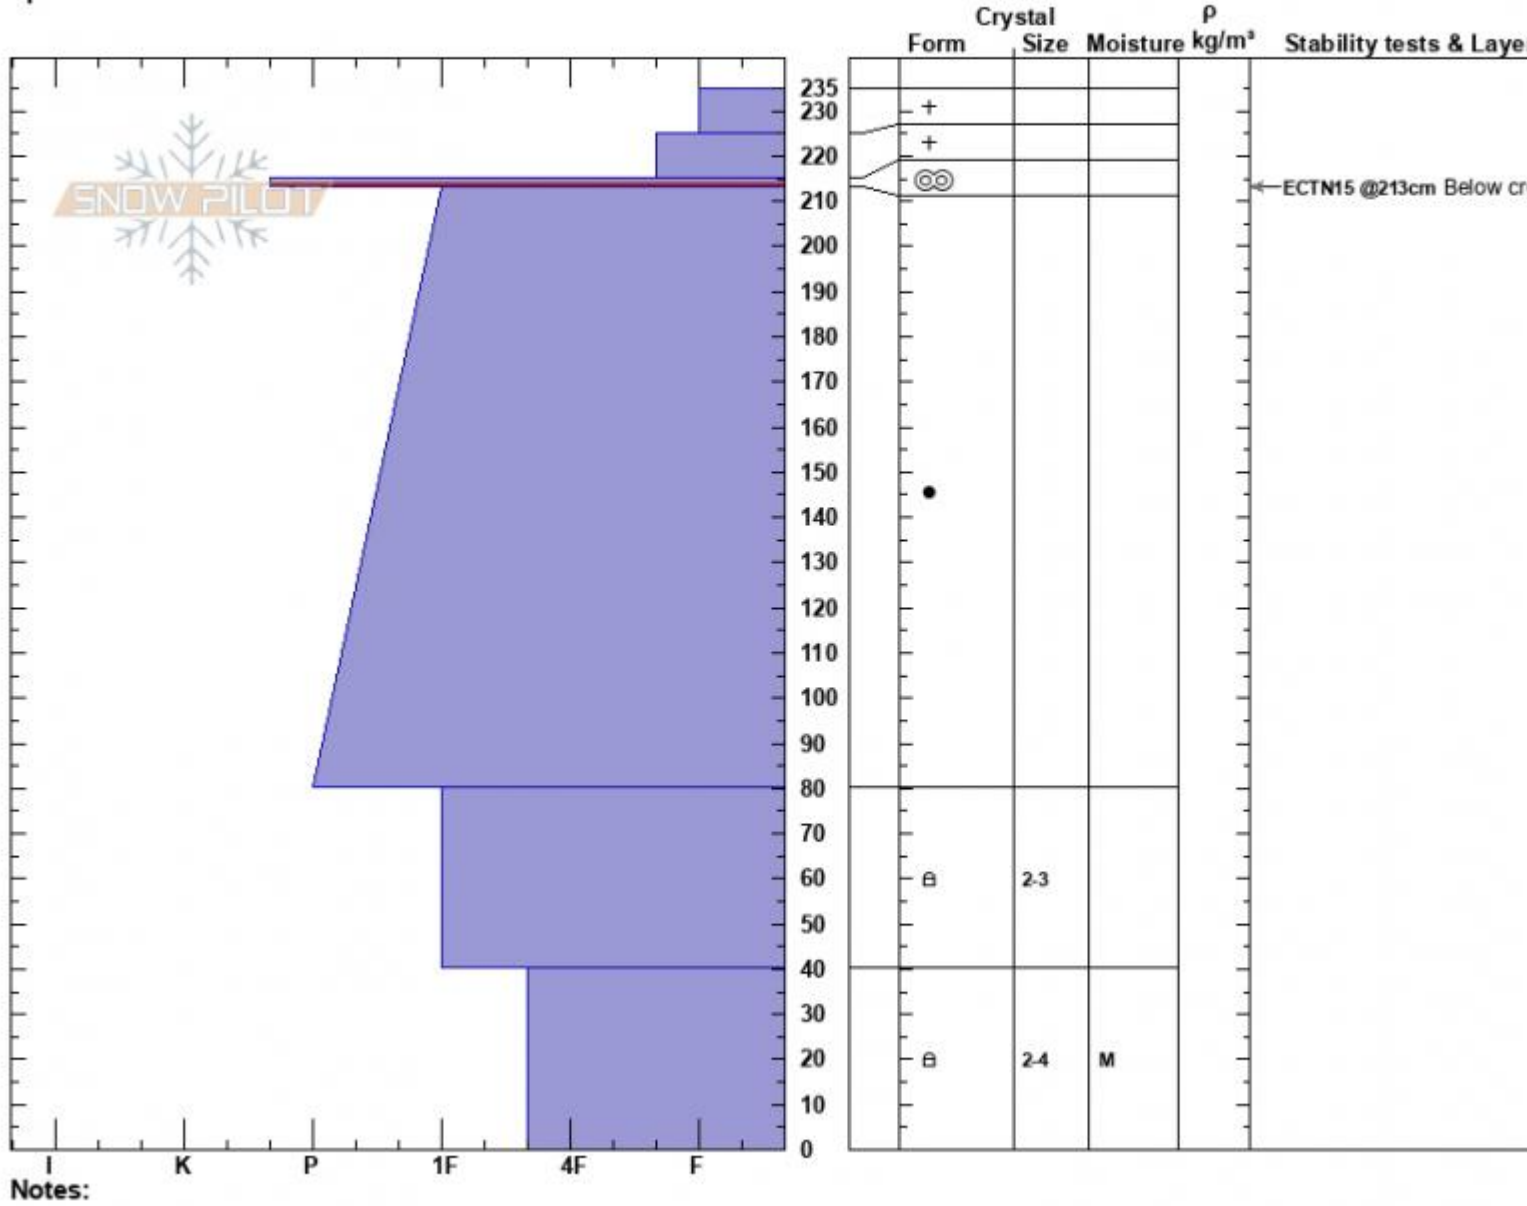

Next to Almost Died  
 Beartooths  
 MT  
 Elevation: 9480 ft  
 Aspect: 76°  
 Specifics:

Zach Peterson  
 03/27/2024 - 3:00pm  
 Co-ord: 45.05028N, -109.93144W  
 Slope Angle: 27°  
 Wind Loading: no

Stability: Good  
 Air Temperature:  
 Sky Cover: BKN  
 Precipitation: S-1  
 Wind: Calm

HS:235    Layer Notes:  
 PF:37    215-213cm: Problematic layer

Advisory Region  
 Cooke City  
 Longitude  
 -109.94W  
 Latitude  
 45.02N  
 Cooke City, 2024-03-27