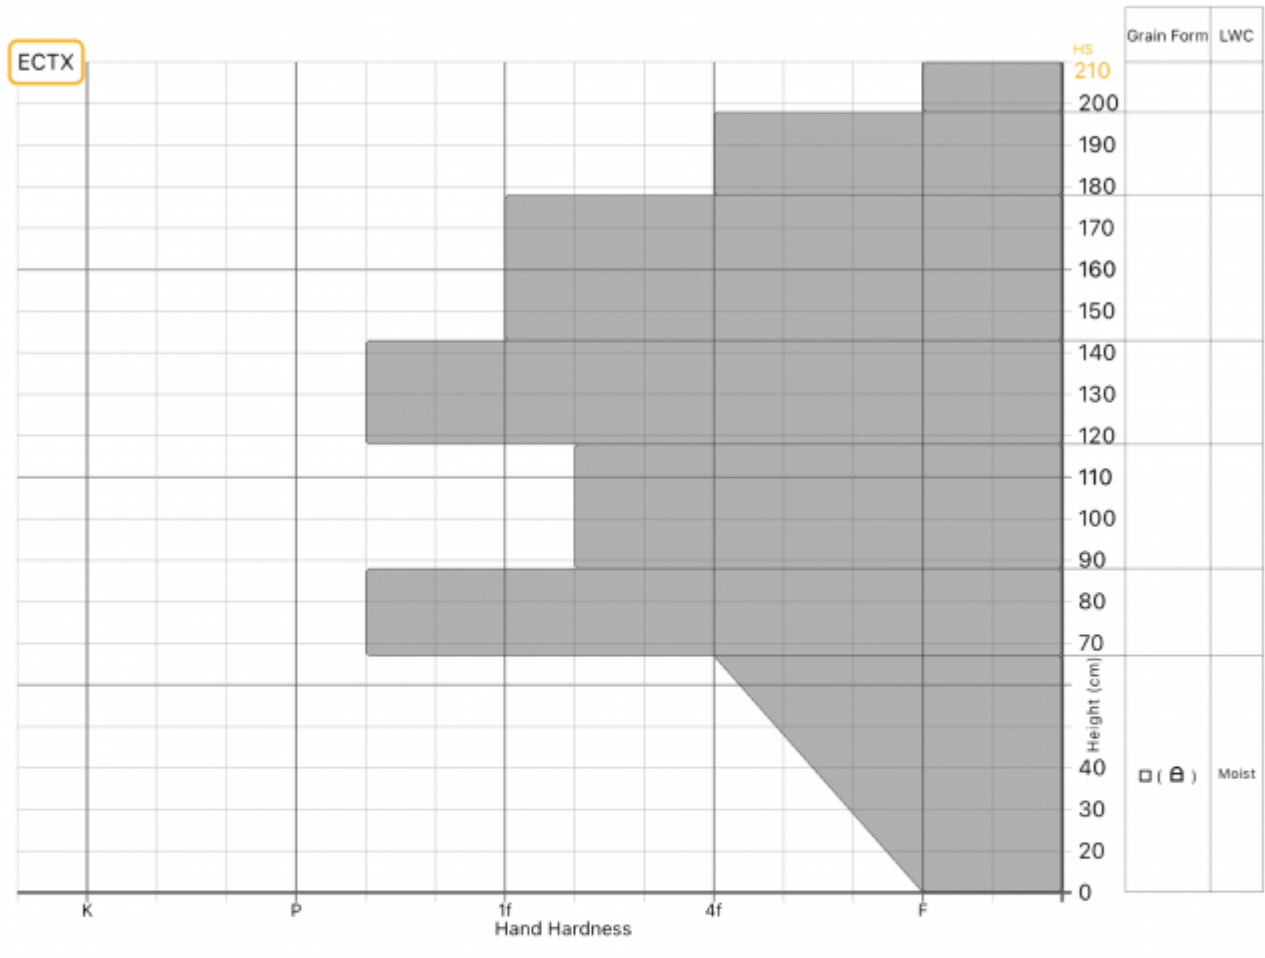

Profile Name: Republic Creek

**General**  
 🕒 Date: 2024-03-24 14:13:00.000  
 👤 Observer: Joe Trovato  
 🏠 Org: Propagation Labs

**Location**  
 📍 Elevation: 9536ft  
 🌬️ Aspect: W  
 📐 Slope: 27°  
 📍 Lat/Lng: 44.9853,-109.9270

**Weather**  
 🌡️ Air Temperature: ?  
 ☁️ Sky Cover: ?  
 ❄️ Precipitation: ?  
 🌬️ Wind: ?  
 🌀 Blowing Snow: ?

**Snow Conditions**  
 📏 Total Snow Depth (HS): 210cm  
 ❄️ Surface Grain: ?  
 🚶 Foot Pen: ?  
 🛷 Ski Pen: ?

Notes:

Advisory Region  
 Cooke City  
 Longitude  
 -109.94W  
 Latitude  
 44.99N  
 Cooke City, 2024-03-27