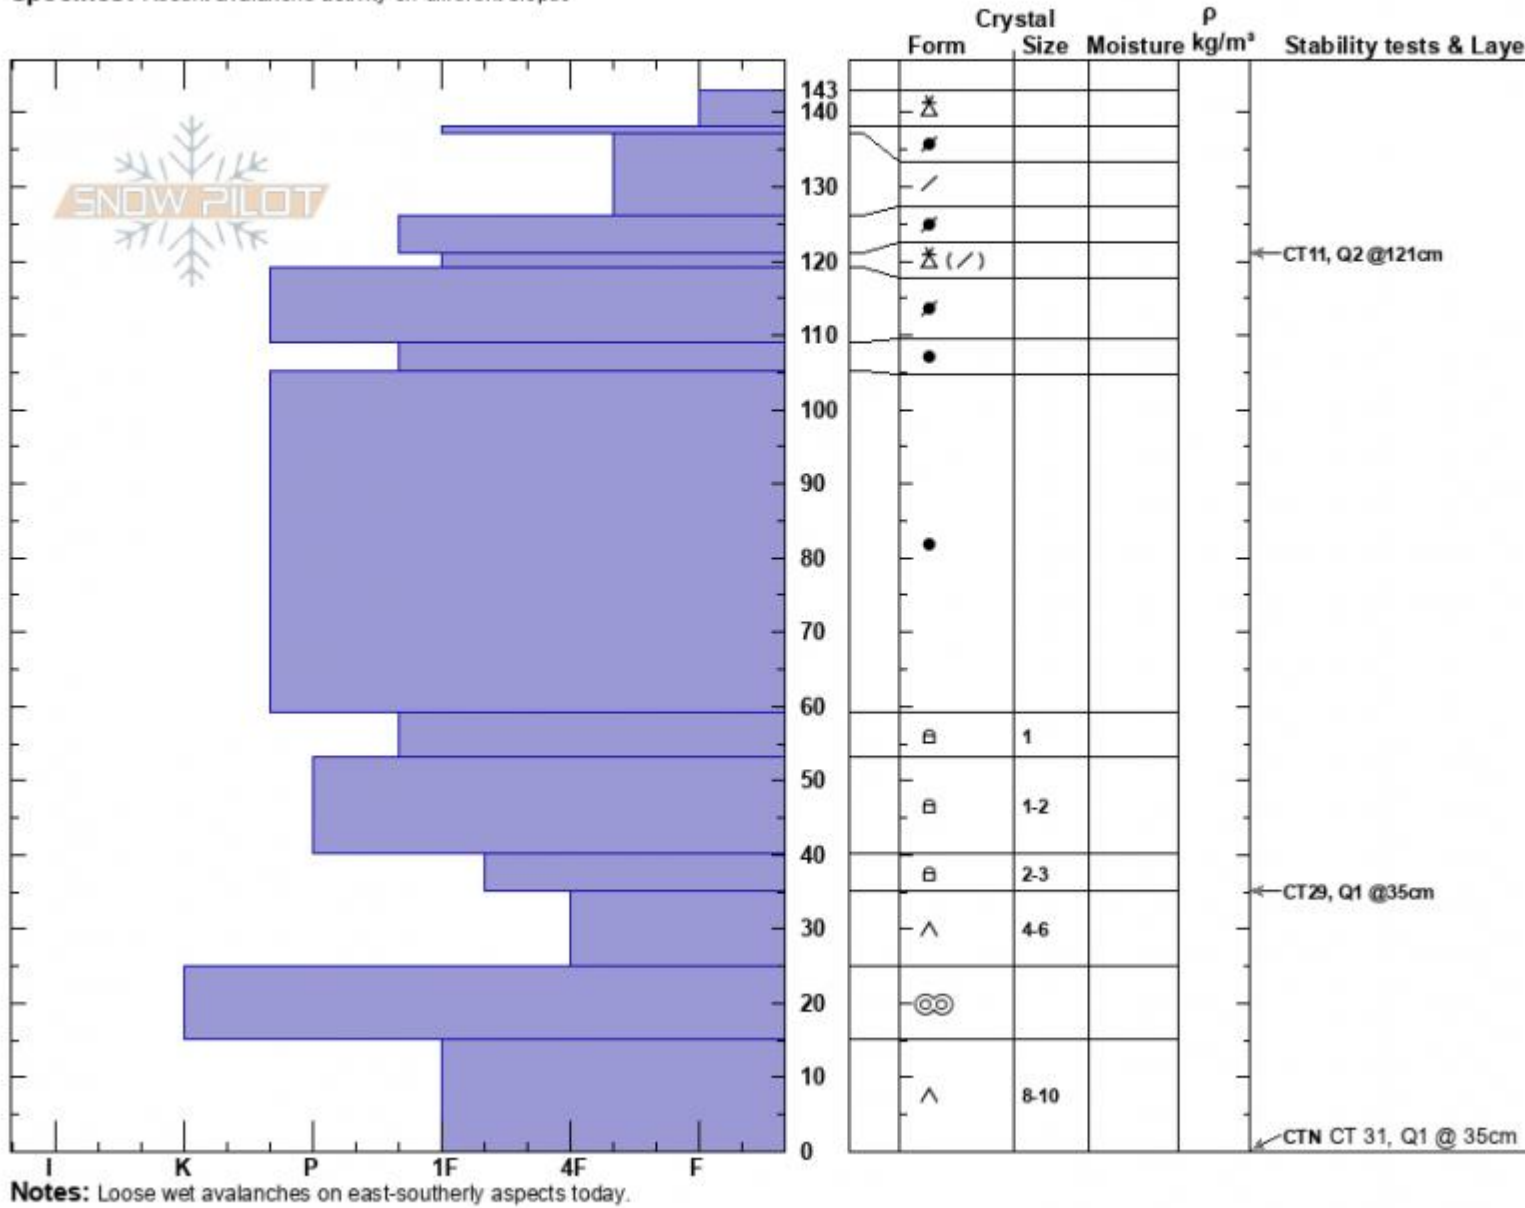

Frazier Basin
 Bridger Range
 MT
 Elevation: 8490 ft
 Aspect: 0°
 Specifics: Recent avalanche activity on different slopes

Alex Marienthal
 03/16/2024 - 12:30pm
 Co-ord: 45.92192N, -110.97307W
 Slope Angle: 28°
 Wind Loading:

Stability: Good
 Air Temperature:
 Sky Cover: FEW
 Precipitation: NO
 Wind: Calm

HS:143 Layer Notes:
 35-25cm: Problematic layer

Advisory Region
 Bridger Range
 Longitude
 -110.98W
 Latitude
 45.92N
 Bridger Range, 2024-03-16