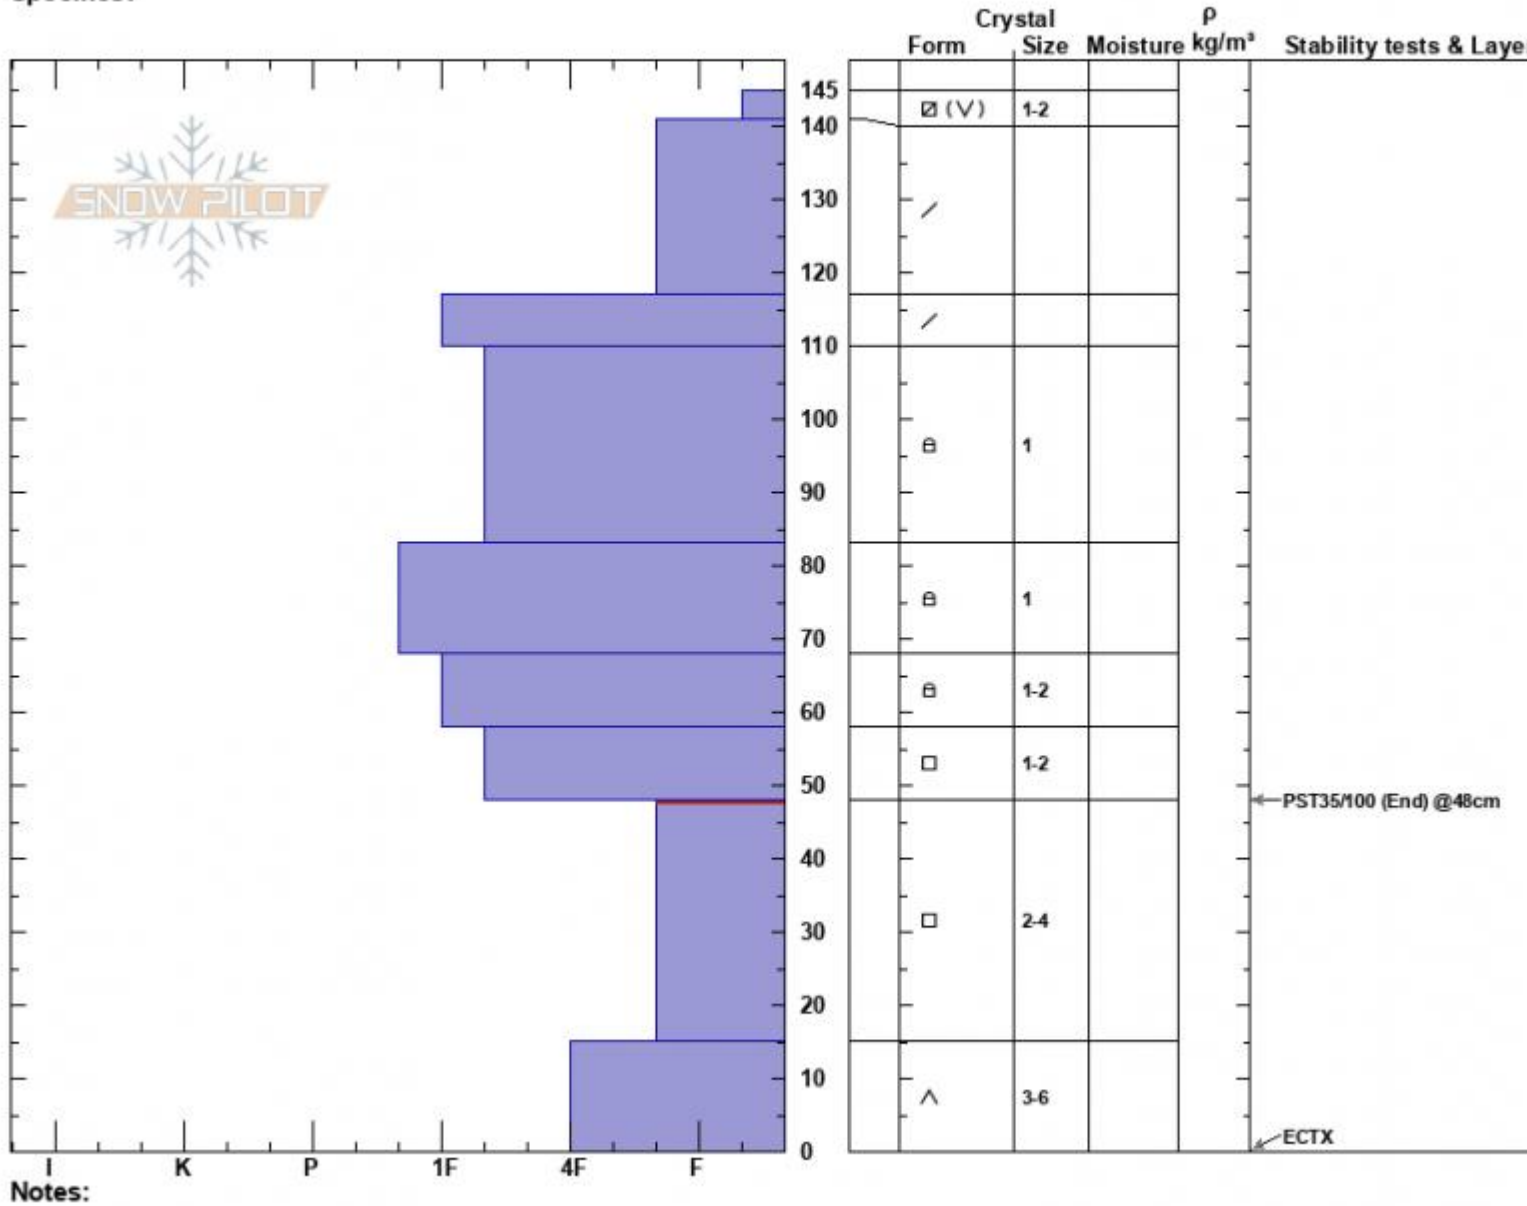

Trapper Ridge Profile
 Lionhead Range
 MT
 Elevation: 8590 ft
 Aspect: 10°
 Specifics:

Dave Zinn
 03/10/2024 - 12:30pm
 Co-ord: 44.84383N, -111.34109W
 Slope Angle: 26°
 Wind Loading: no

Stability: Good
 Air Temperature:
 Sky Cover: CLR
 Precipitation: NO
 Wind: SW Moderate

HS:145
 PF:60
 PS:20
 Layer Notes:
 48-15cm:Problematic layer

Advisory Region
 Lionhead Range
 Longitude
 -111.34W
 Latitude
 44.84N
 Lionhead Range, 2024-03-10