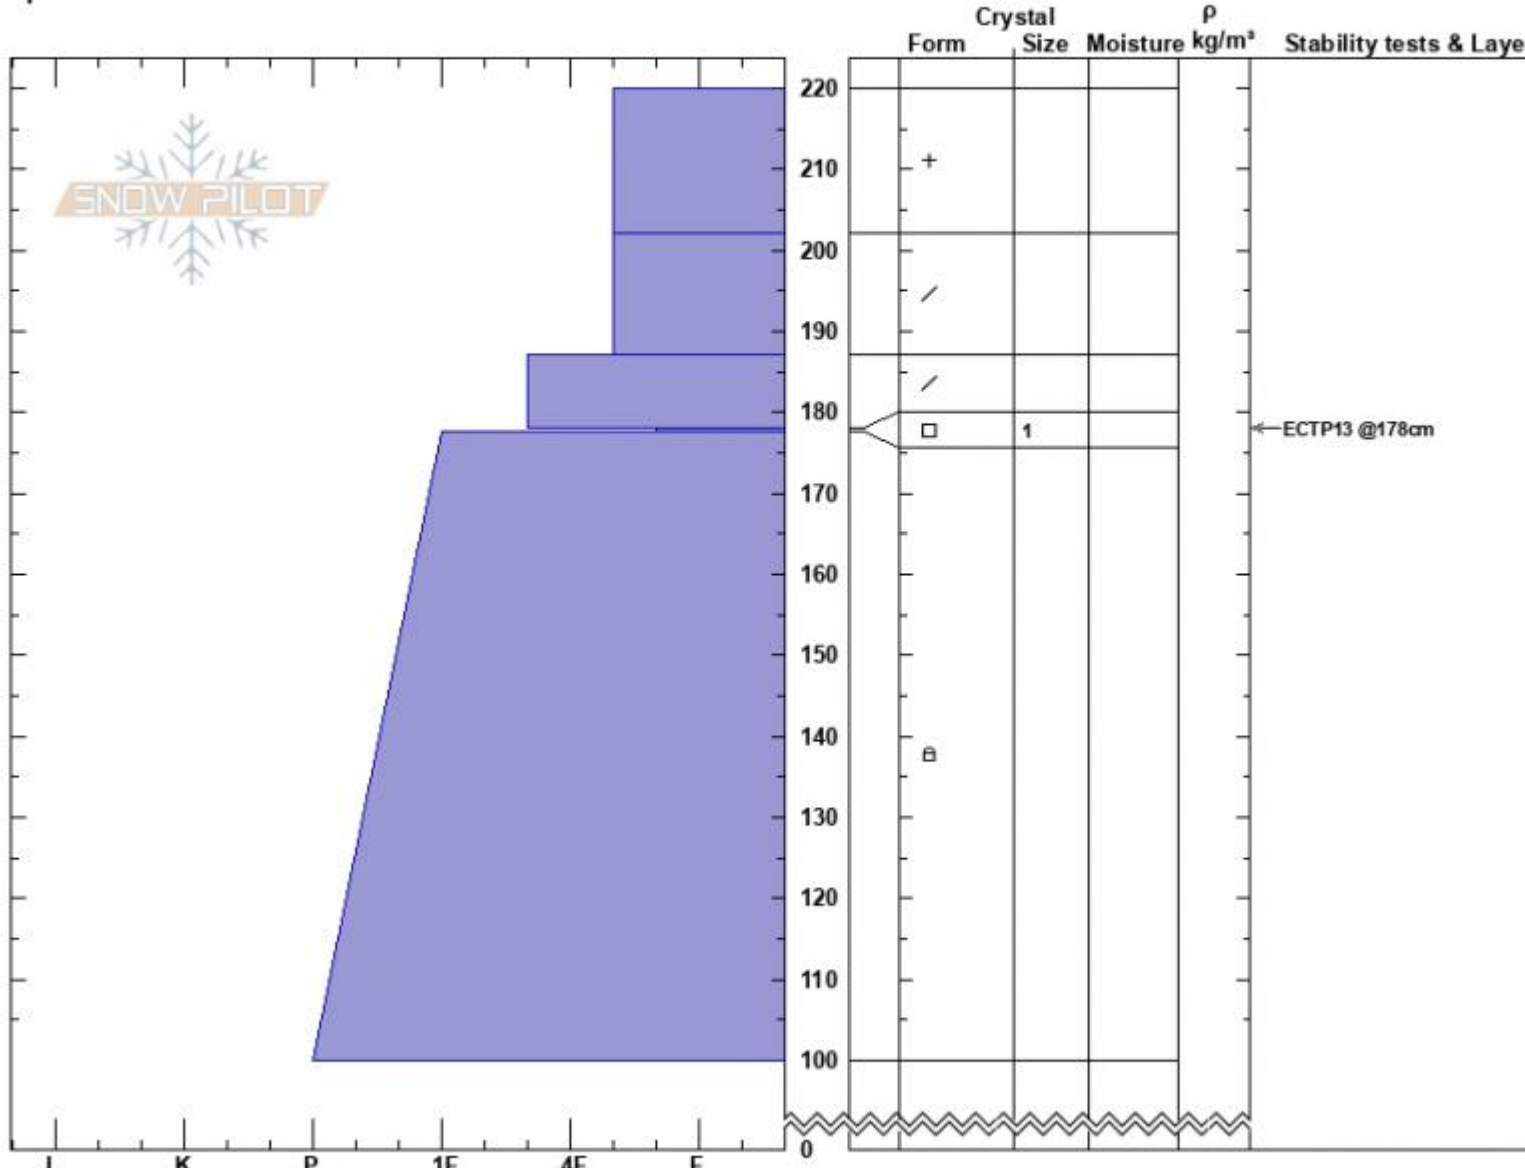

Yale Crk
 Centennial Range
 MT
 Elevation: 9111 ft
 Aspect: 75°
 Specifics:

Alex Marienthal
 03/01/2024 - 1:25pm
 Co-ord: 44.55458N, -111.46592W
 Slope Angle: 26°
 Wind Loading: previous

Stability: Fair
 Air Temperature: -6°C
 Sky Cover: OVC
 Precipitation: S2
 Wind: W Calm

HS:220 **Layer Notes:**
 178-177.5cm: Problematic layer

Notes: The top 5.5" of snow = 0.9" SWE
 Top 8" = 1.2" SWE
 Top 14" = 2.0" SWE (measured with Snowmetrics SWE tube)

Advisory Region
 Island Park
 Longitude
 -111.44W
 Latitude
 44.56N
 Island Park, 2024-03-01