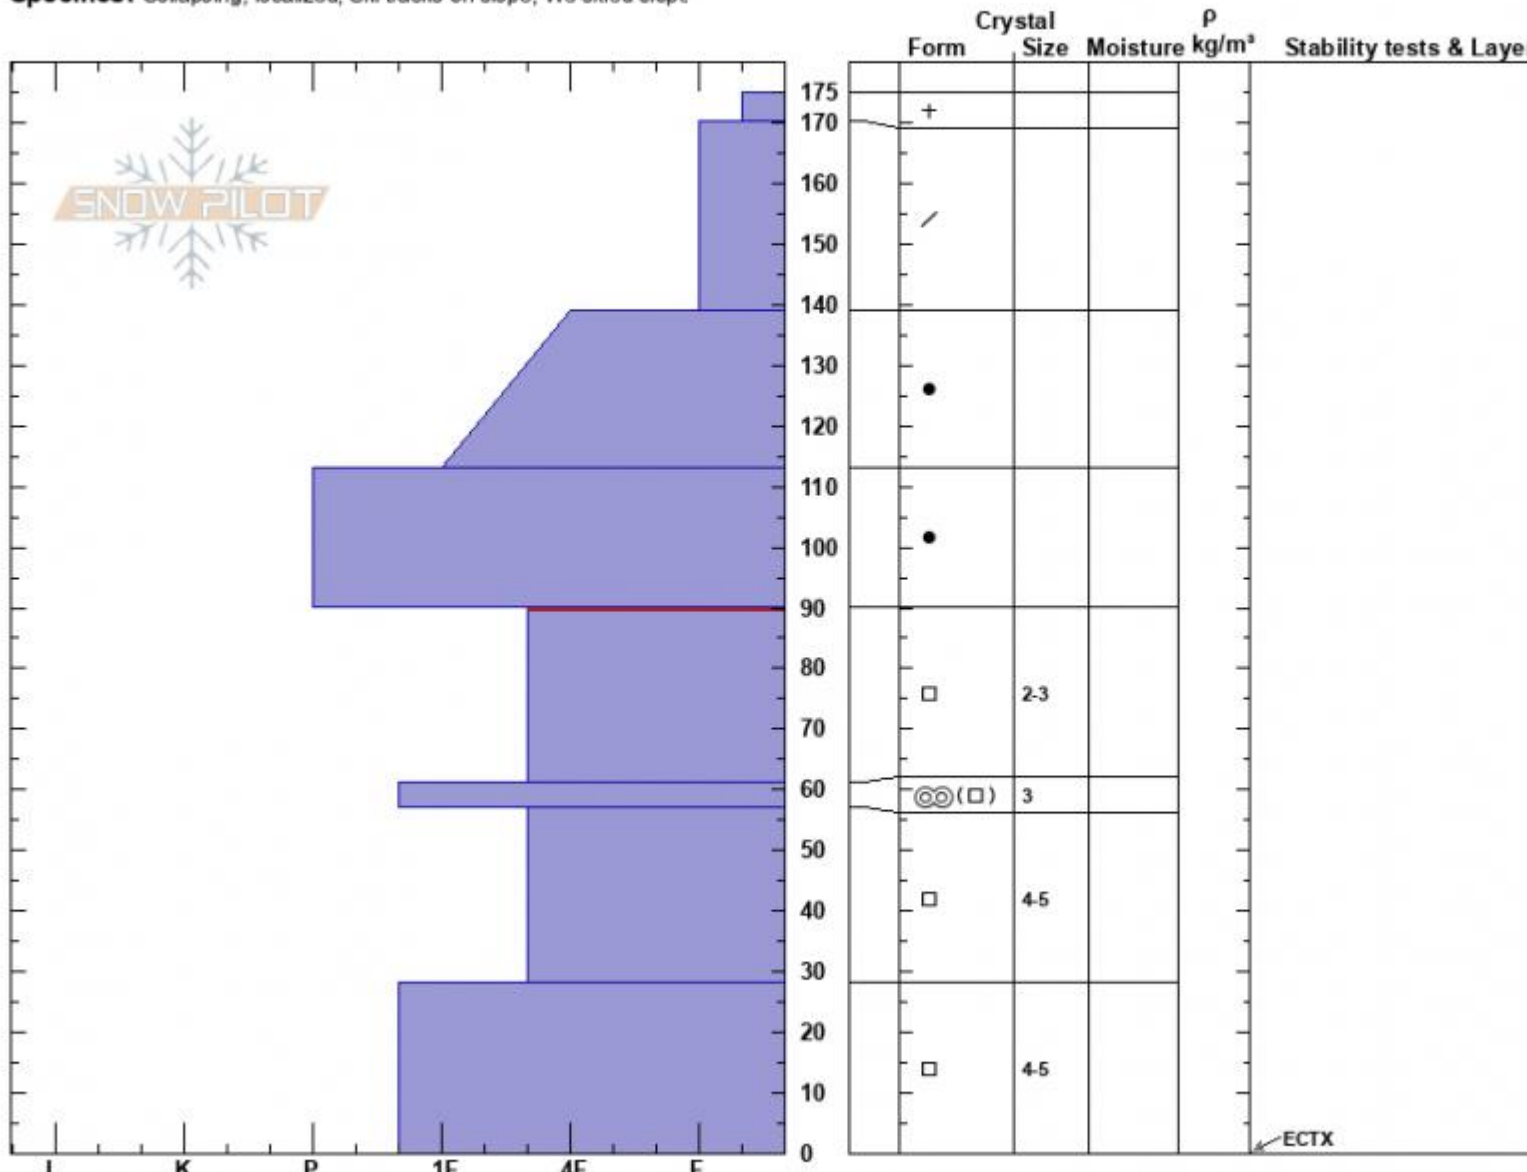

West Woody Profile  
 Cooke City  
 MT  
 Elevation: 9400 ft  
 Aspect: 295°  
 Specifics: Collapsing, localized; Ski tracks on slope; We skied slope

Dave Zinn  
 02/19/2024 - 1:00pm  
 Co-ord: 44.98549N, -109.92732W  
 Slope Angle: 28°  
 Wind Loading: no

Stability: Poor  
 Air Temperature:  
 Sky Cover: BKN  
 Precipitation: NO  
 Wind: S Light Breeze

HS:175 Layer Notes:  
 90-61cm: Problematic layer

Advisory Region  
 Cooke City  
 Longitude  
 -109.92W  
 Latitude  
 44.97N  
**Avalanche Details:** [Large Collapse on West Woody Ridge](#)  
 Cooke City, 2024-02-20