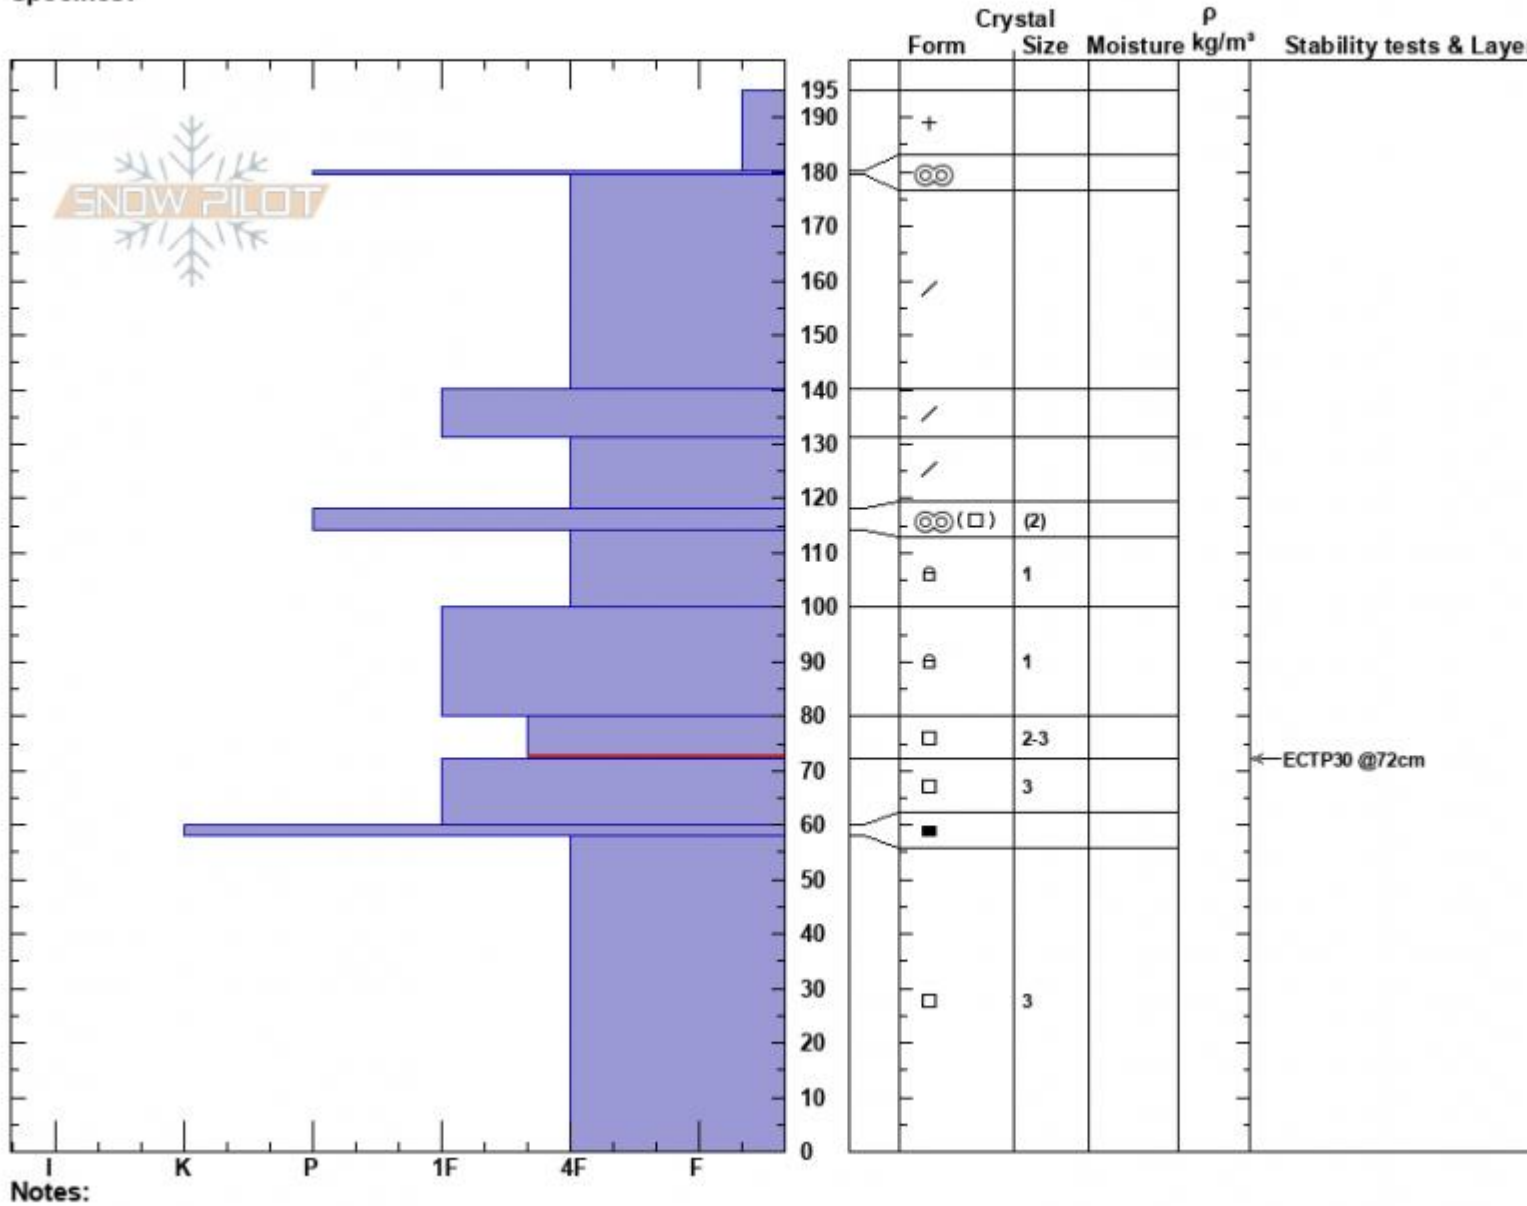

Top of Yale Creek S  
 Centennial Range  
 MT  
 Elevation: 8990 ft  
 Aspect: 190°  
 Specifics:

Zach Peterson  
 02/08/2024 - 12:30pm  
 Co-ord: 44.55265N, -111.46456W  
 Slope Angle: 10°  
 Wind Loading: no

Stability: Poor  
 Air Temperature:  
 Sky Cover: OVC  
 Precipitation: S2  
 Wind: Calm

HS:195 Layer Notes:  
 PF:85 80-72cm:Problematic layer

Notes:  
 Advisory Region  
 Island Park  
 Longitude  
 -111.46W  
 Latitude  
 44.55N  
 Island Park, 2024-02-08