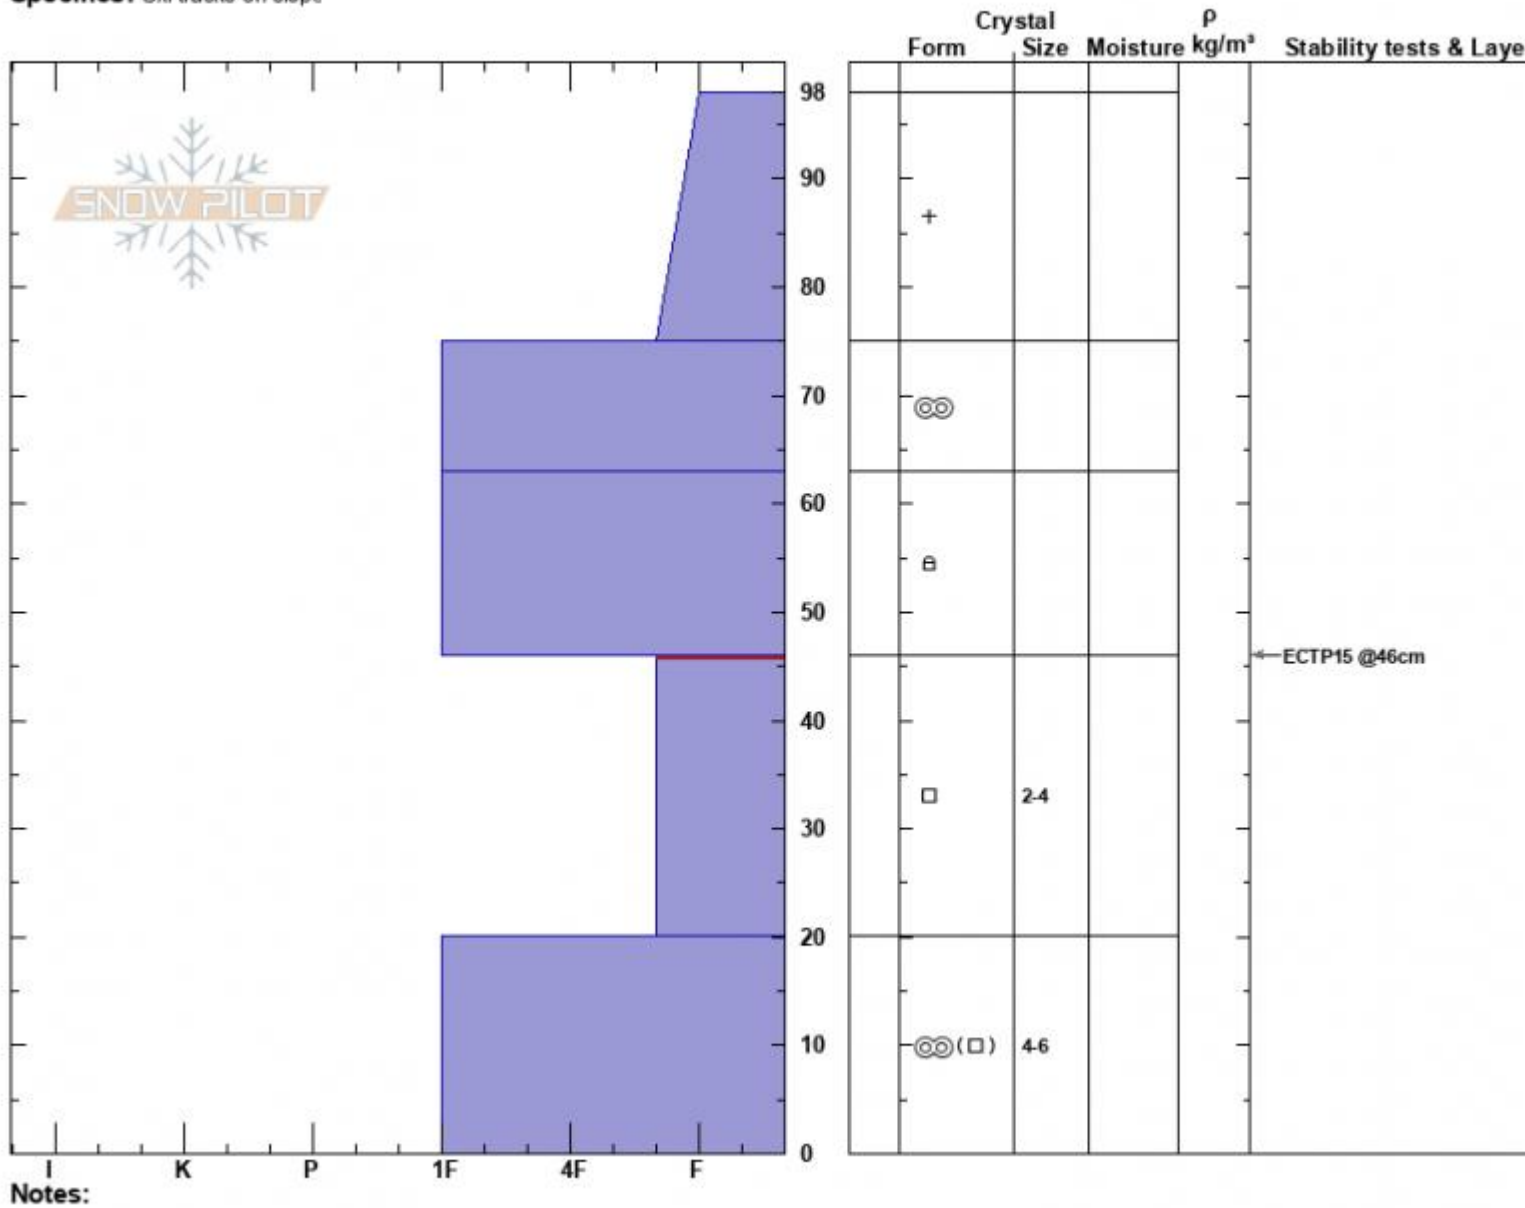

Beehive/Bear Ridge
 Madison Range-N
 MT
 Elevation: 9200 ft
 Aspect: 100°
 Specifics: Ski tracks on slope

Ian Hoyer
 02/06/2024 - 11:30am
 Co-ord: 45.32489N, -111.38202W
 Slope Angle: 28°
 Wind Loading: previous

Stability: Poor
 Air Temperature:
 Sky Cover: OVC
 Precipitation: S1
 Wind: Calm

HS:98
 PF:90
 PS:20
 Layer Notes:
 46-20cm: Problematic layer

Advisory Region
 Northern Madison
 Longitude
 -111.39W
 Latitude
 45.34N
 Northern Madison, 2024-02-06