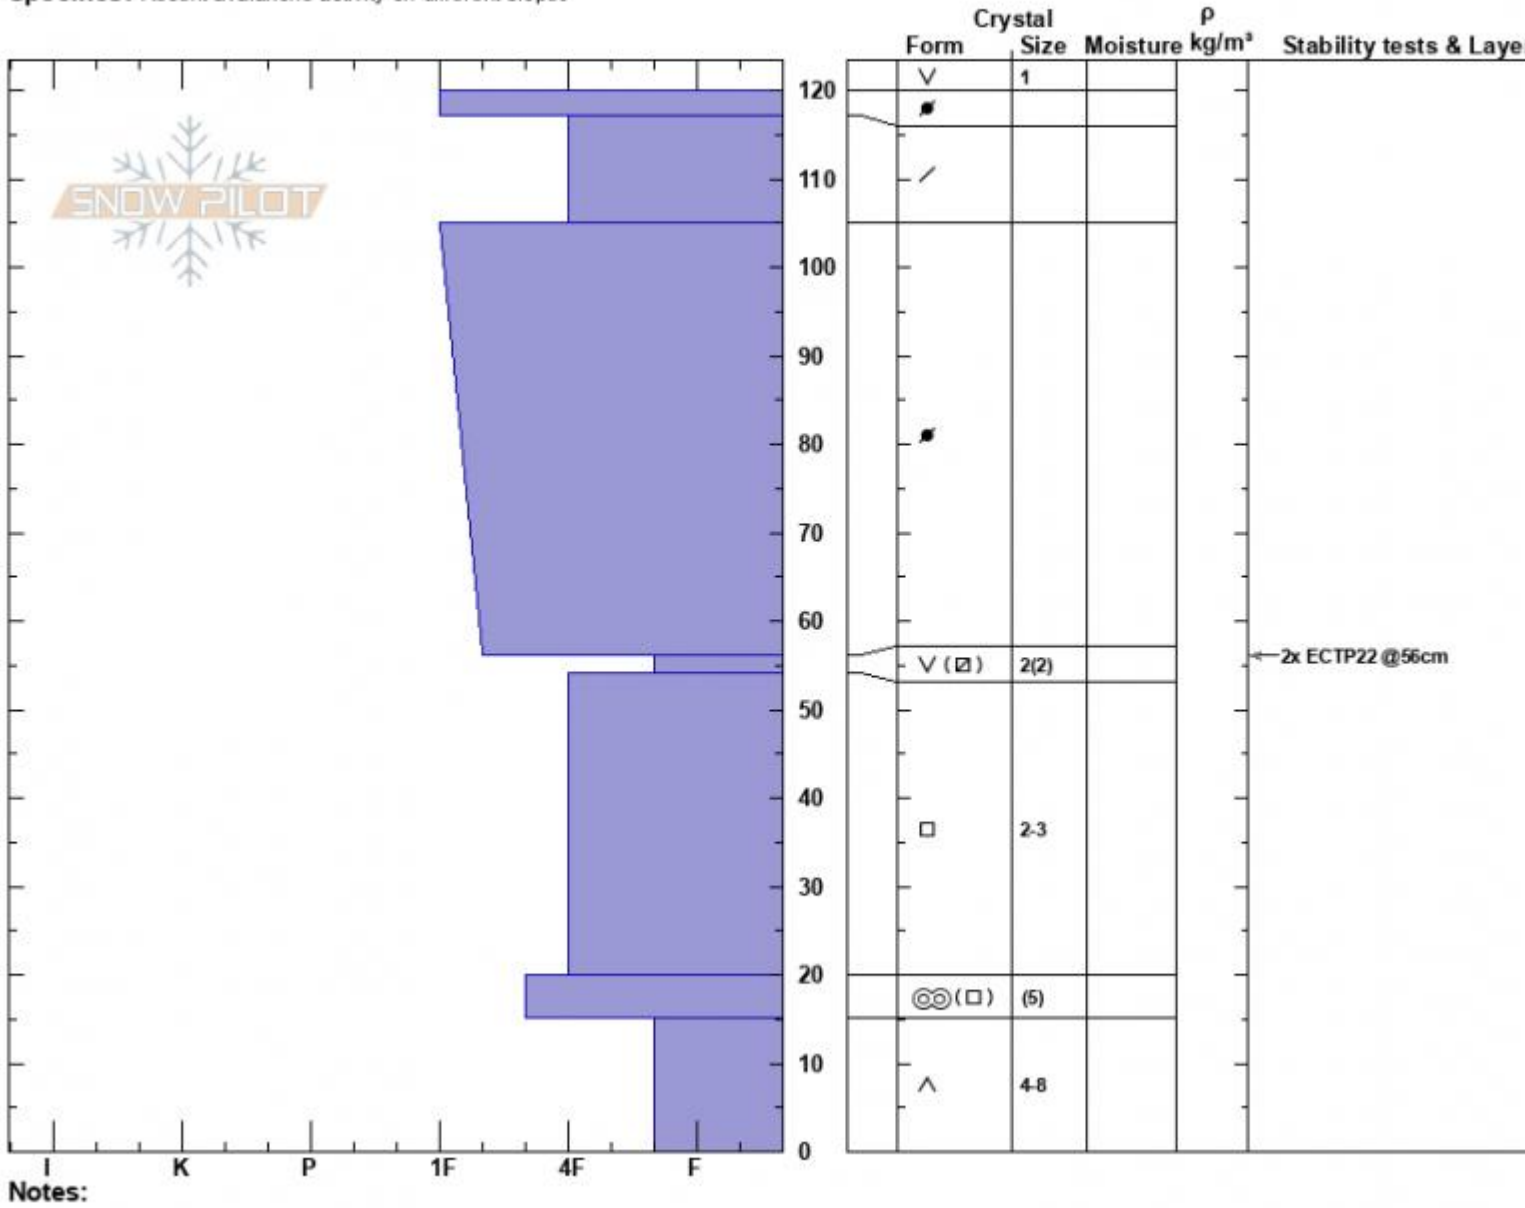

Frazier Basin
 Bridger Range
 MT
 Elevation: 8800 ft
 Aspect: 40°
 Specifics: Recent avalanche activity on different slopes

Ian Hoyer
 01/30/2024 - 12:00pm
 Co-ord: 45.92039N, -110.97757W
 Slope Angle: 33°
 Wind Loading: previous

Stability: Fair
 Air Temperature:
 Sky Cover: CLR
 Precipitation: NO
 Wind: N Light Breeze

HS:120
 PF:20 56-54cm:Problematic layer
 PS:5

Advisory Region
 Bridger Range
 Longitude
 -110.96W
 Latitude
 45.90N
 Bridger Range, 2024-01-30