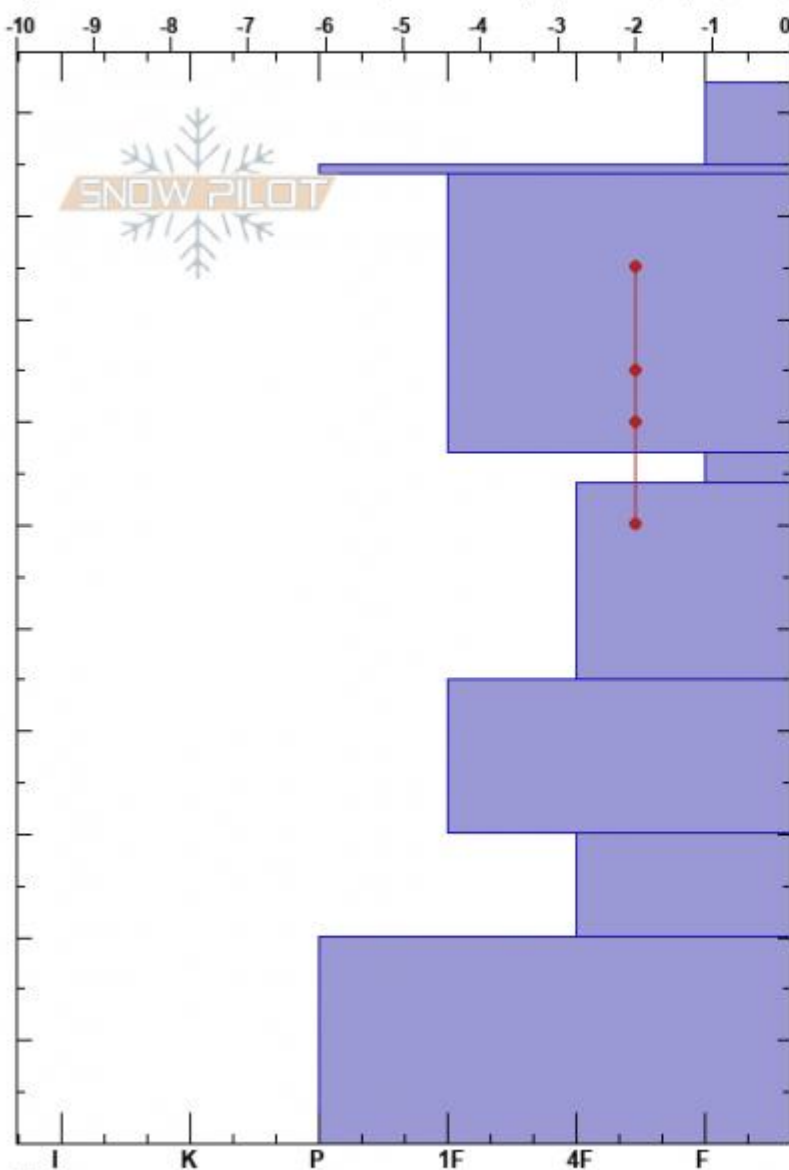

Arrowhead Ridge
 Bridger Range
 MT
 Elevation: 8800 ft
 Aspect: 130°

Ian Hoyer
 01/30/2024 - 1:00pm
 Co-ord: 45.91985N, -110.97778W
 Slope Angle: 28°
 Wind Loading: no

Stability: Poor
 Air Temperature:
 Sky Cover: CLR
 Precipitation: NO
 Wind: Calm

HS:103
 PF:25 67-64cm:Problematic layer
 PS:5

Specifics: Recent avalanche activity on similar slopes; Instability rapidly rising

Form	Crystal Size	Moisture	kg/m ³	Stability tests & Layer
⊙		M		
⊙				
•		D		
□ (V)	2(3)			← ECTP12 @67cm
□	2			
□	2			
□	3-6			
⊙(□)	2-3			

Notes:

Advisory Region
 Bridger Range
 Longitude
 -110.96W
 Latitude
 45.90N
 Bridger Range, 2024-01-30