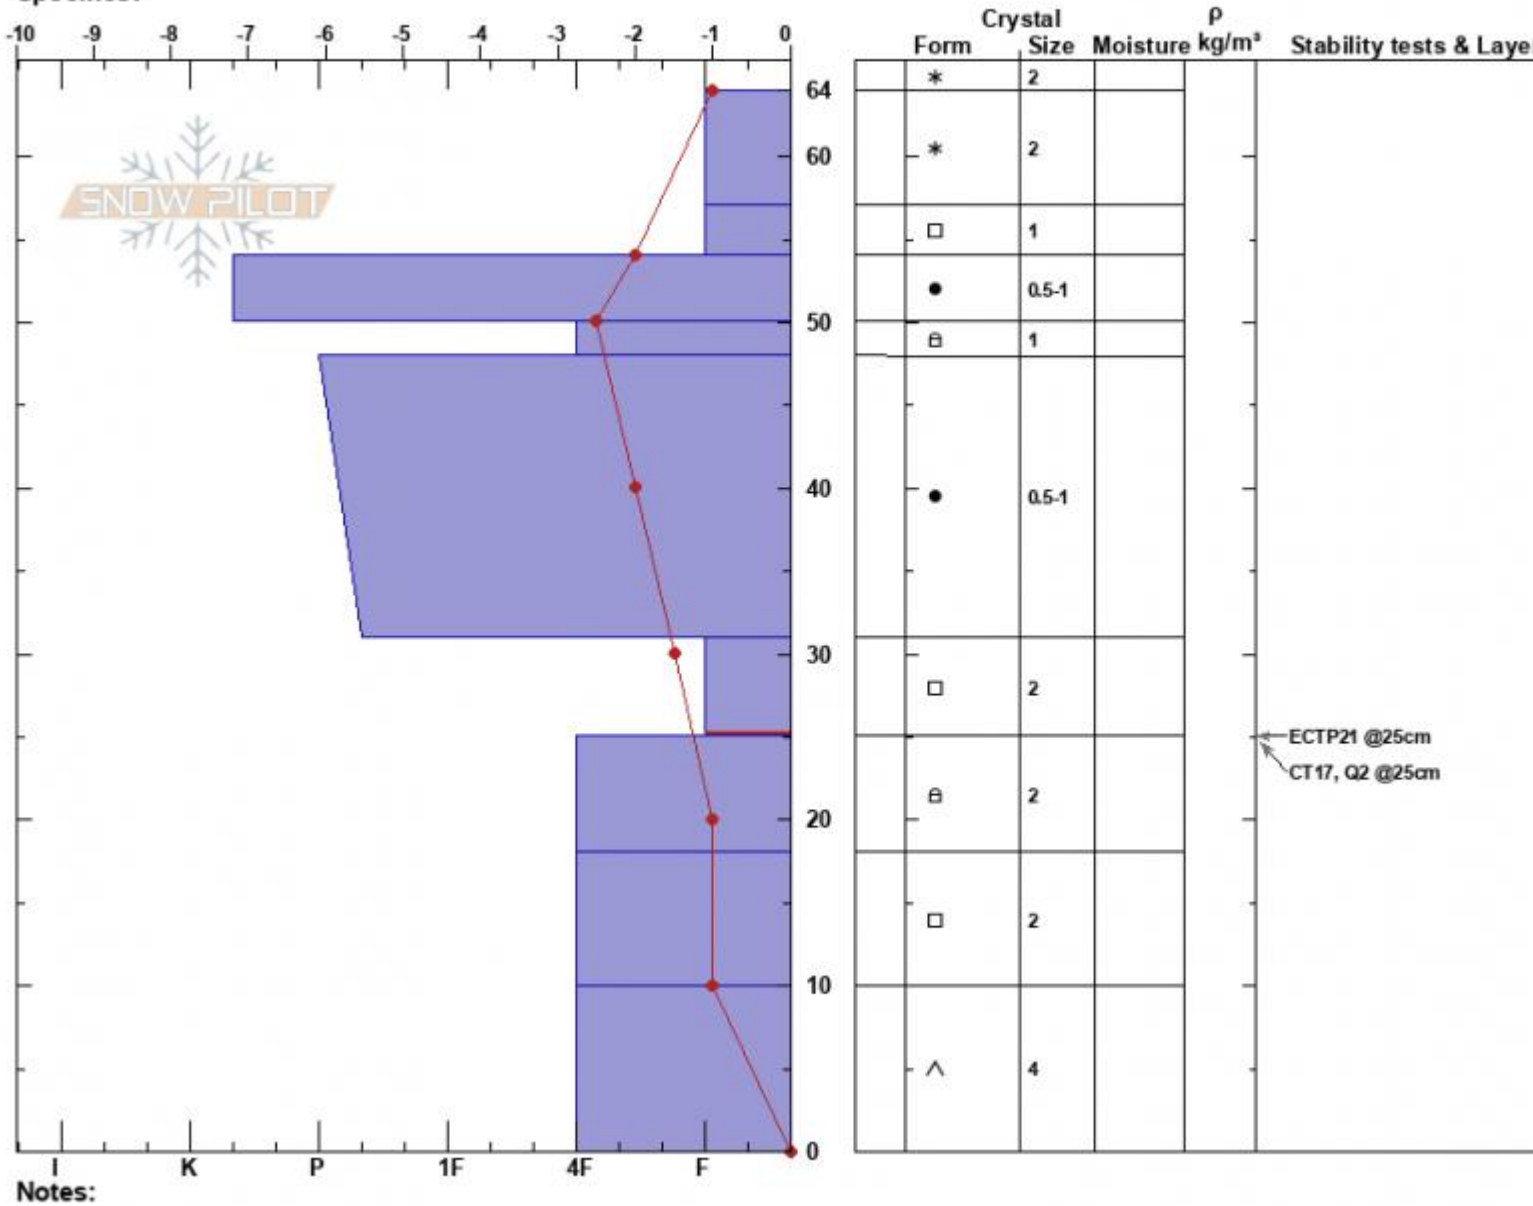

Lick Creek NE Meadow
 Gallatin Range-N
 MT
 Elevation: 8064 ft
 Aspect: 13°
 Specifics:

Eliza Donahue
 02/03/2024 - 2:30pm
 Co-ord: 45.52435N, -110.95577W
 Slope Angle: 12°
 Wind Loading: previous

Stability:
 Air Temperature: -4°C
 Sky Cover: X
 Precipitation: S1
 Wind: SW Light Breeze

HS:64
 PF:10
 PS:5
 Layer Notes:
 31-25cm: Problematic layer

Advisory Region
 Northern Gallatin
 Longitude
 -110.96W
 Latitude
 45.52N
 Northern Gallatin, 2024-02-03