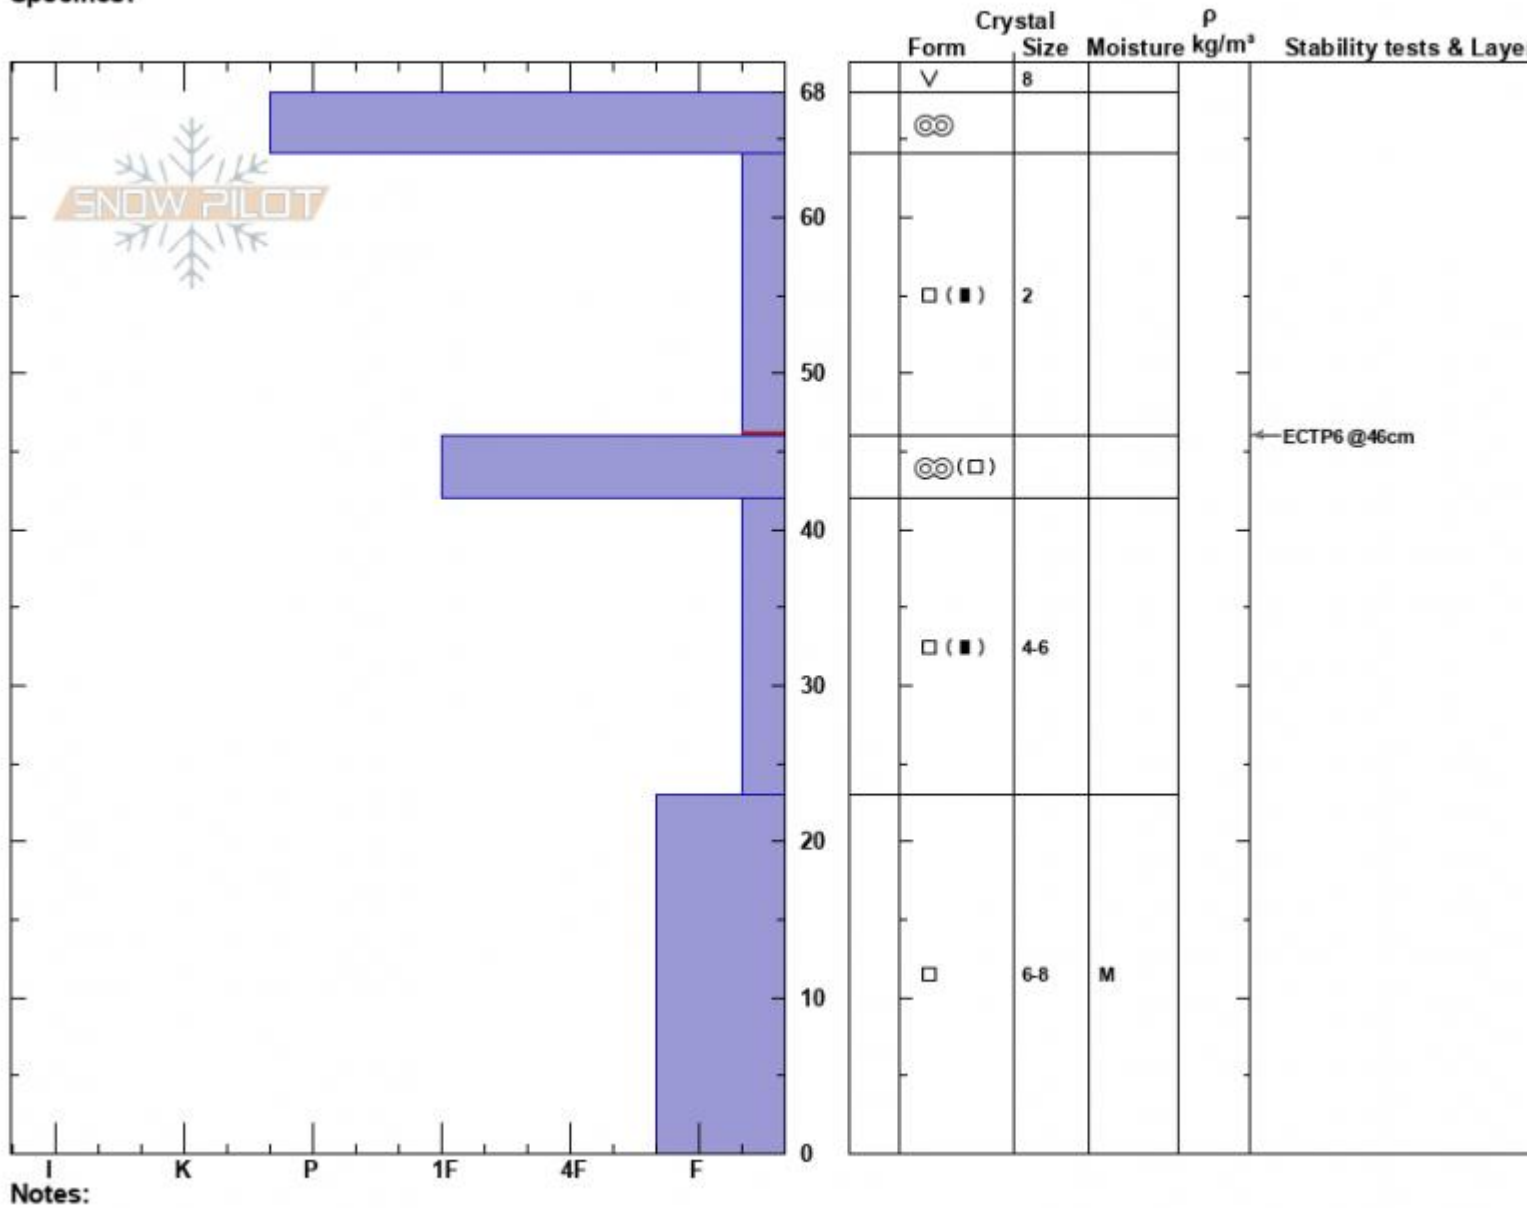

Taylor Fork, WidnsBndr
 Madison Range-S
 MT
 Elevation: 8860 ft
 Aspect: 250°
 Specifics:

Zach Peterson
 02/01/2024 - 12:00pm
 Co-ord: 44.97682N, -111.35961W
 Slope Angle: 26°
 Wind Loading: no

Stability: Poor
 Air Temperature:
 Sky Cover: FEW
 Precipitation: NO
 Wind: Calm

HS:68
 PF:72
 Layer Notes:
 64-46cm:Problematic layer

Notes:
 Advisory Region
 Southern Madison
 Longitude
 -111.27W
 Latitude
 45.06N
 Southern Madison, 2024-02-01